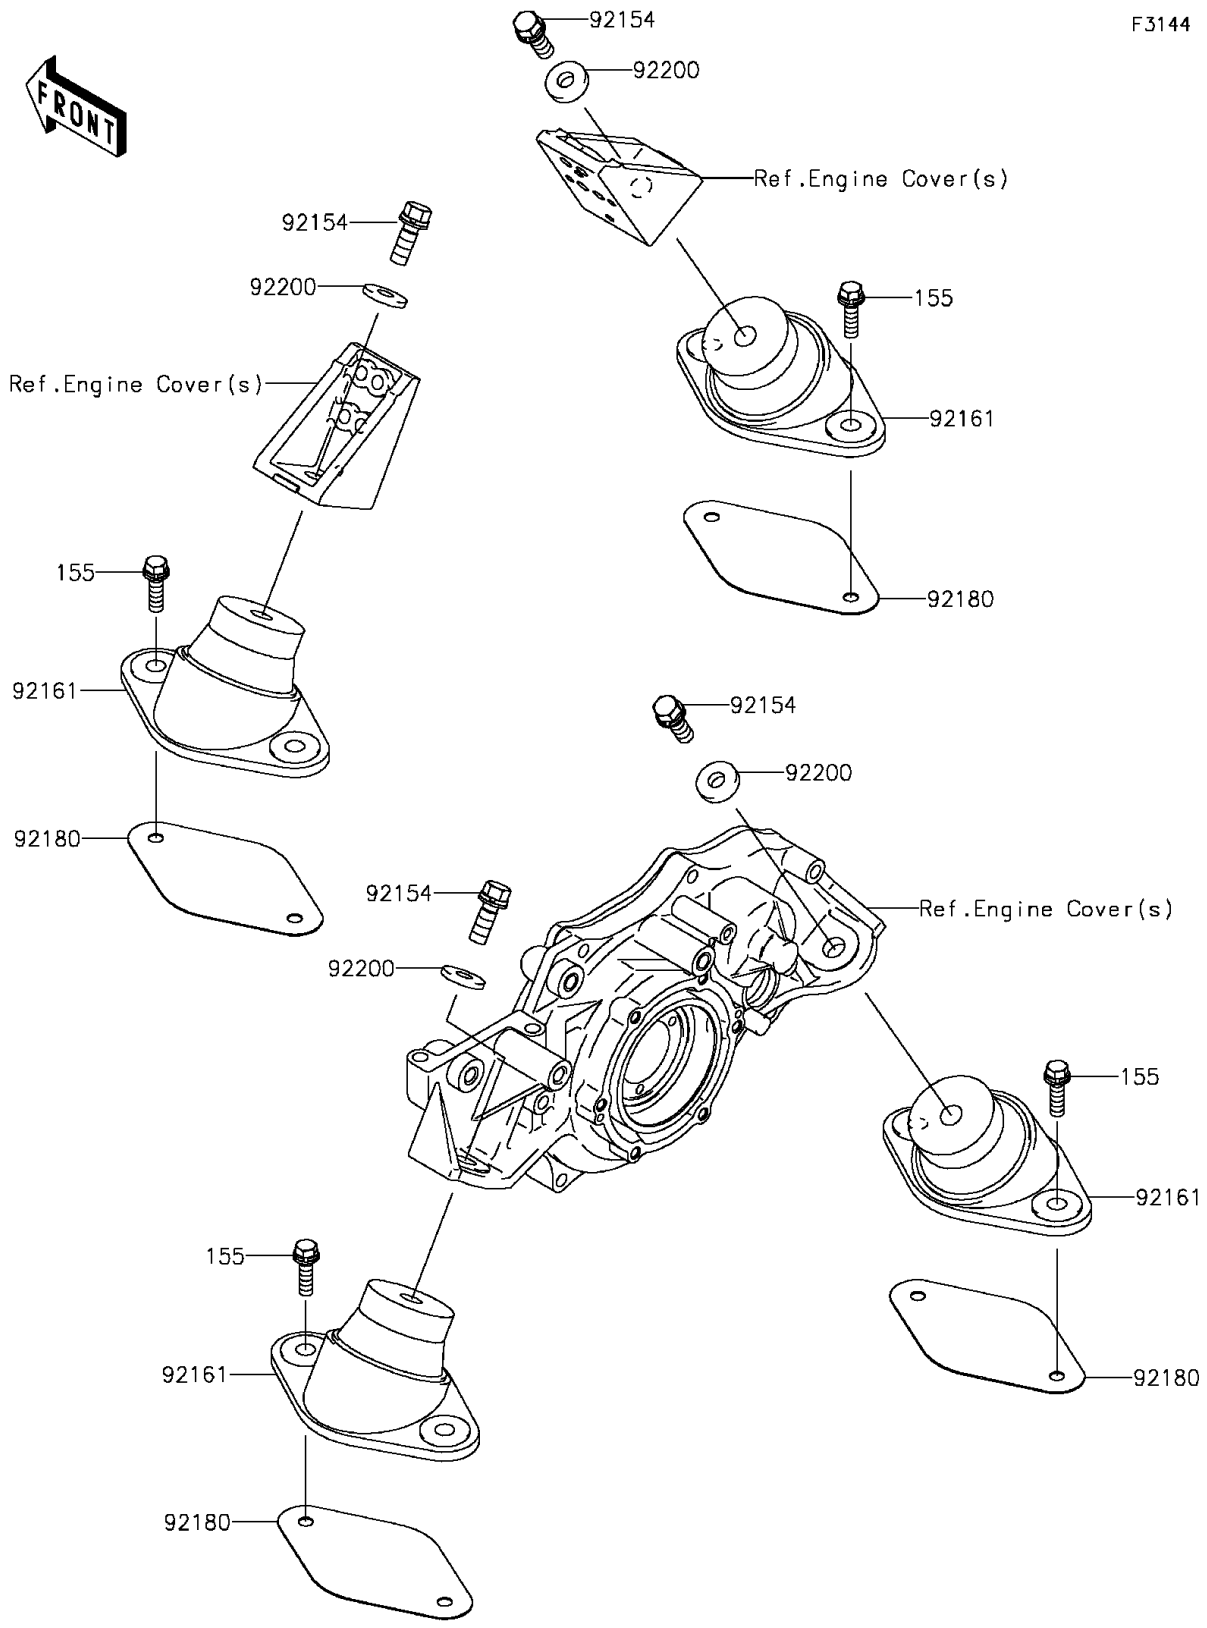

2014 JET SKI® Ultra® LX PARTS DIAGRAM

Engine Mount

F3144

2014 JET SKI® Ultra® LX PARTS LIST

Engine Mount

ITEM NAME	PART NUMBER	QUANTITY
BOLT-WSP-SMALL,8X30 (Ref # 155)	155R0830	8
BOLT,WSP,10X30 (Ref # 92154)	92154-3715	4
DAMPER,ENGINE MOUNT (Ref # 92161)	92161-3789	4
SHIM,T=1.0 (Ref # 92180)	92180-3716	AR
WASHER,10.5X26X4 (Ref # 92200)	92200-3798	4