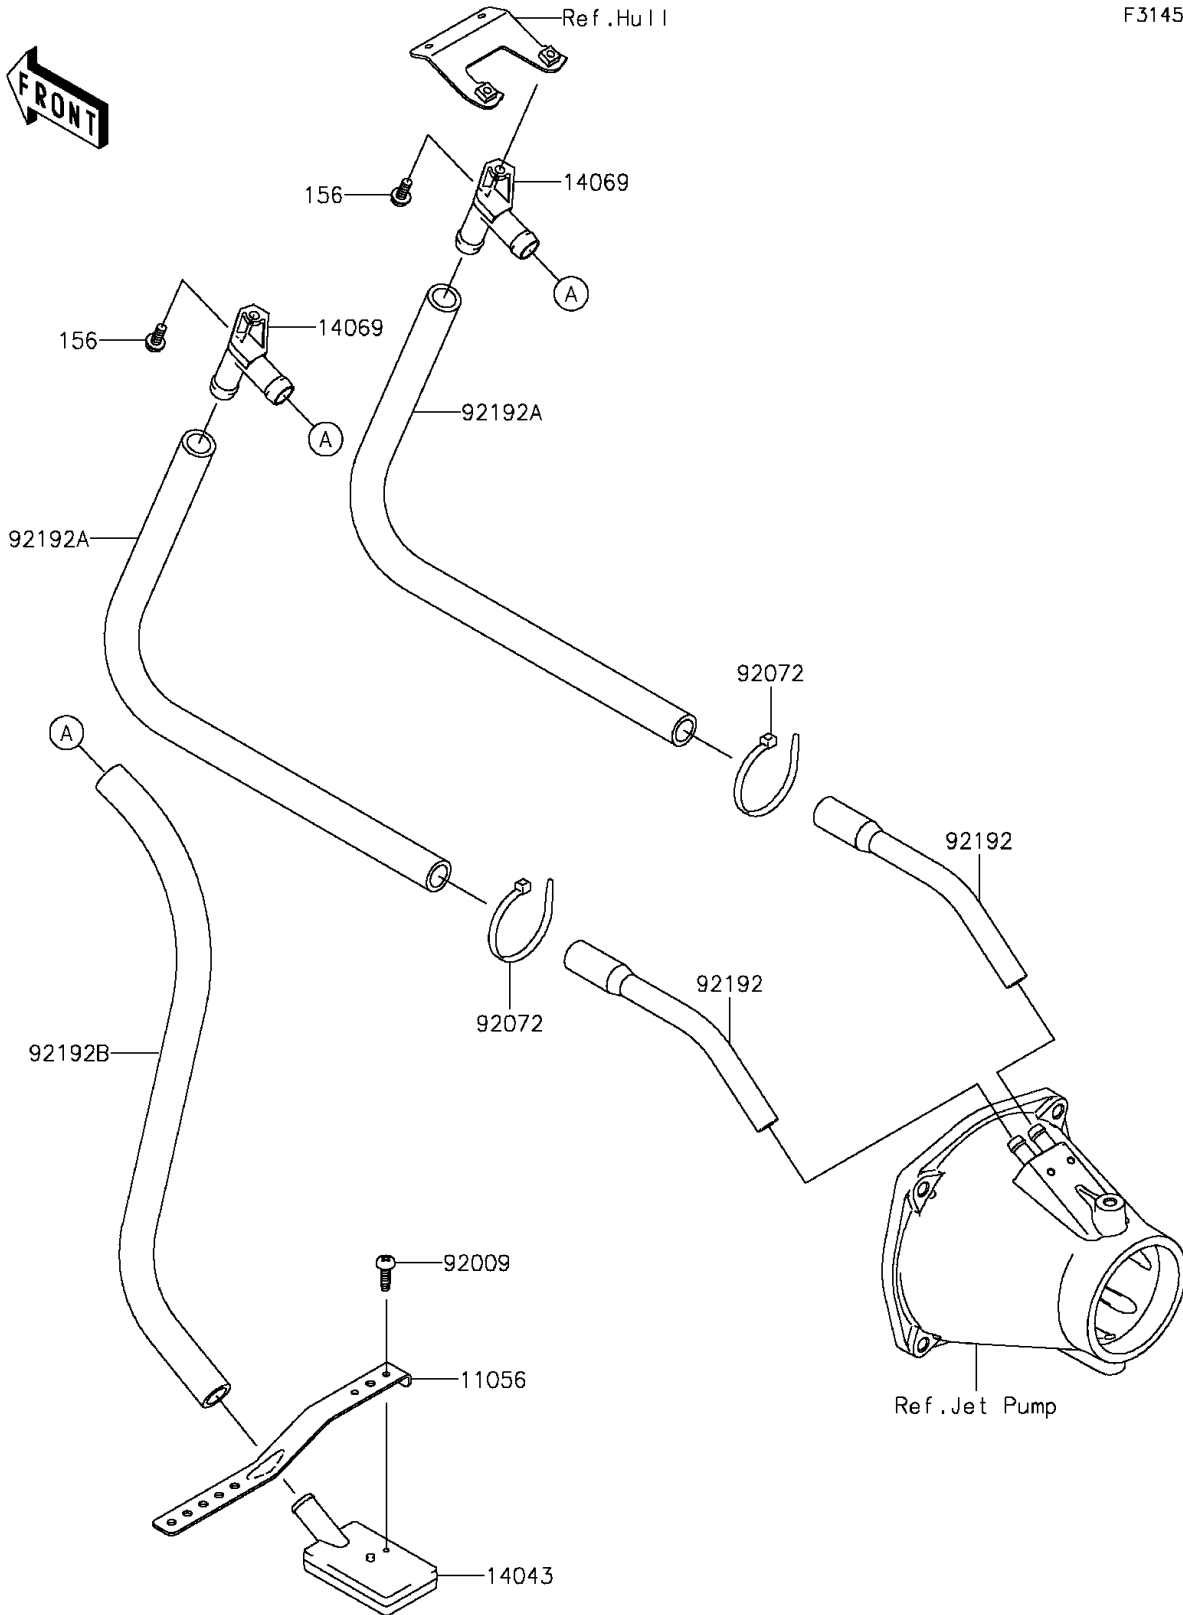

# 2016 JET SKI® ULTRA® LX PARTS DIAGRAM

## Bilge System

F3145

## 2016 JET SKI® ULTRA® LX PARTS LIST

### Bilge System

ITEM NAME	PART NUMBER	QUANTITY
BRACKET,LH&RH (Ref # 11056)	11056-3721	2
FILTER (Ref # 14043)	14043-3711	2
BREATHER (Ref # 14069)	14069-3708	2
BOLT-WP,6X16 (Ref # 156)	156R0616	2
SCREW,TAPPING,4X14 (Ref # 92009)	92009-3762	2
BAND,L=188.85 (Ref # 92072)	92072-0105	2
TUBE,HULL-NOZZLE (Ref # 92192)	92192-3753	2
TUBE,BREATHER-HULL (Ref # 92192A)	92192-3754	2
TUBE,FILTER-BREATHER (Ref # 92192B)	92192-3755	2