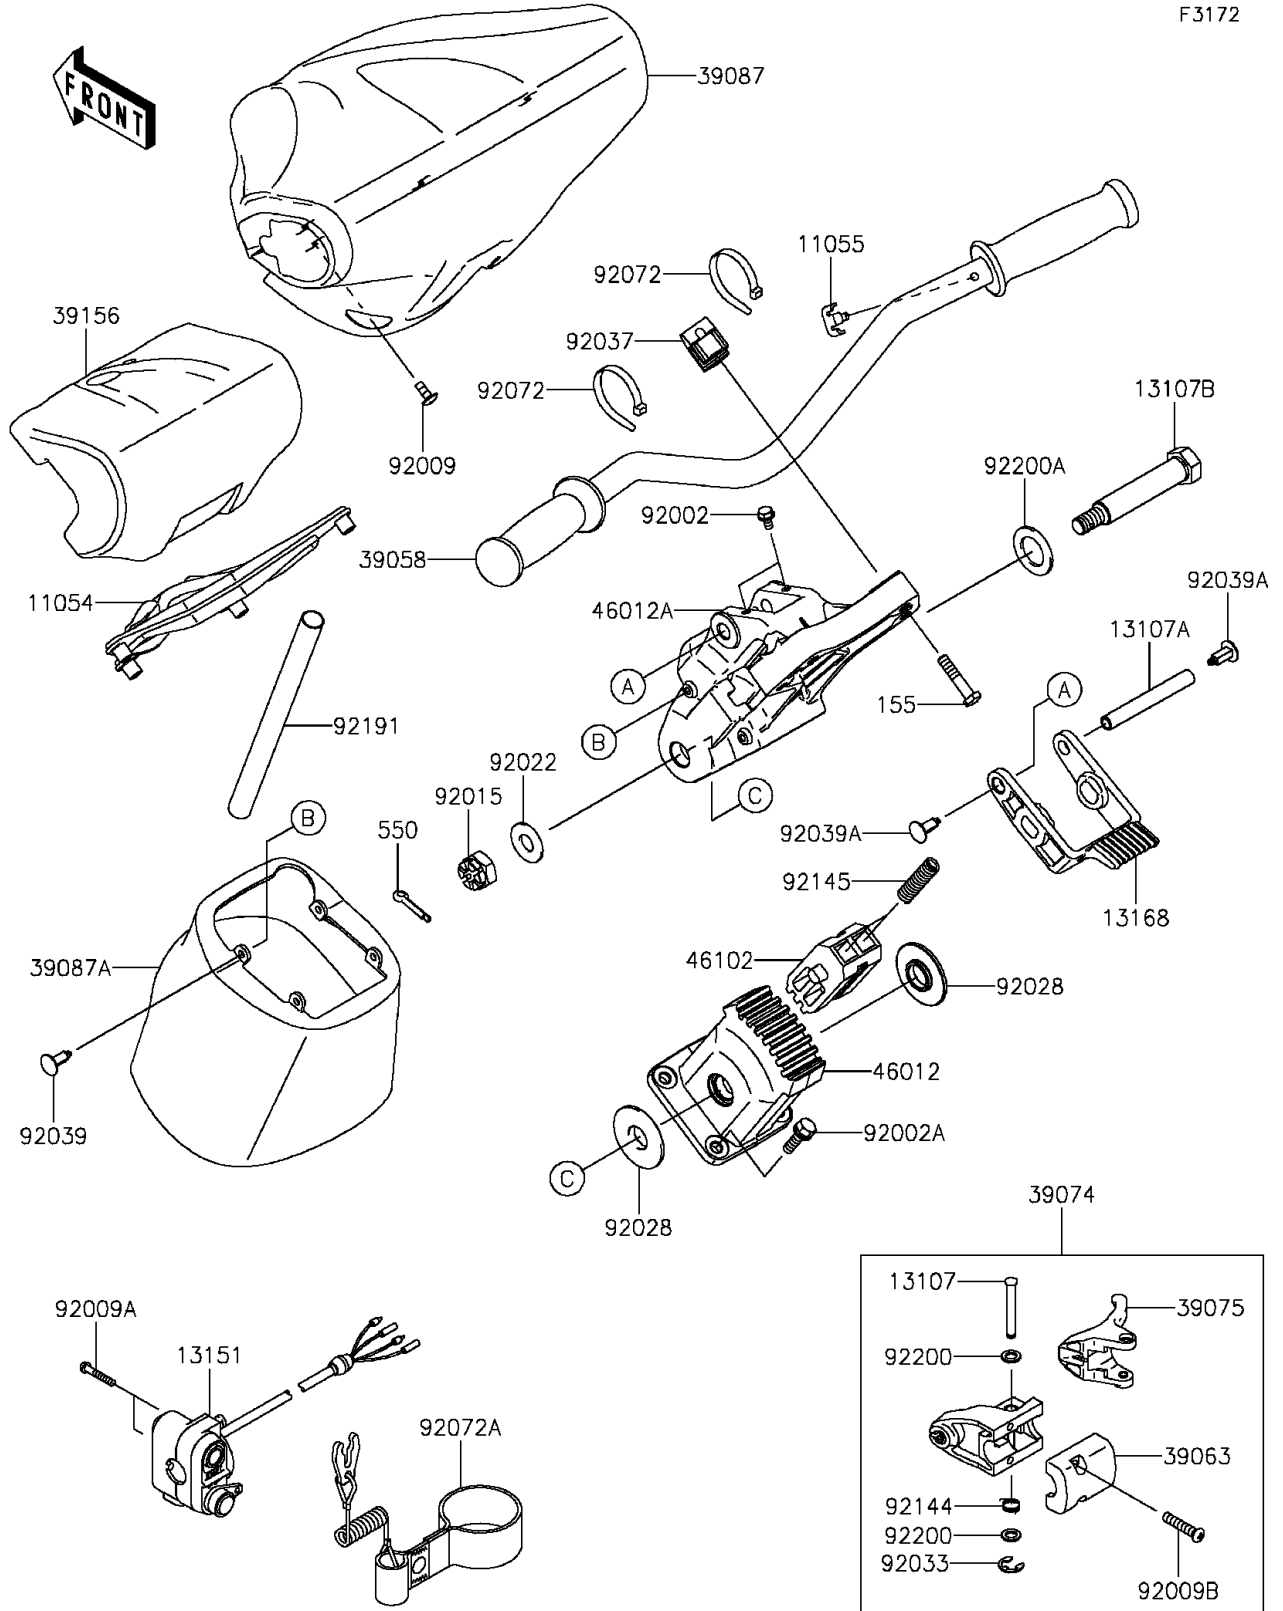

# 2013 JET SKI® Ultra® LX PARTS DIAGRAM

Handlebar(KCF-KEF)

F3172

## 2013 JET SKI® Ultra® LX PARTS LIST

Handlebar(KCF-KEF)

ITEM NAME	PART NUMBER	QUANTITY
BRACKET,HANDLE PAD (Ref # 11054)	11054-3710	1
BRACKET,THROTTLE LEVER (Ref # 11055)	11055-3709	1
SHAFT (Ref # 13107)	13107-3740	1
SHAFT (Ref # 13107A)	13107-3795	1
SHAFT,HANDLE HOLDER PIVOT (Ref # 13107B)	13107-3803	1
SWITCH-COMP,STOP&START (Ref # 13151)	13151-3722	1
LEVER (Ref # 13168)	13168-3754	1
BOLT-WSP-SMALL,8X50 (Ref # 155)	155R0850	4
HANDLE-COMP,F.BLACK (Ref # 39058)	39058-3744-6Z	1
HOUSING-CONTROL (Ref # 39063)	39063-3727	1
LEVER-ASSY-THROTTLE (Ref # 39074)	39074-3726	1
LEVER-THROTTLE (Ref # 39075)	39075-3714	1
PAD-HANDLE,F.BLACK (Ref # 39087)	39087-3735-6Z	1
PAD-HANDLE,F.BLACK (Ref # 39087A)	39087-3737-6Z	1
PAD,HANDLE (Ref # 39156)	39156-3851	1
HOLDER-HANDLE,LWR (Ref # 46012)	46012-3730	1
HOLDER-HANDLE,UPP (Ref # 46012A)	46012-3733	1
ROD,HANDLE POSITION (Ref # 46102)	46102-3733	1
PIN-COTTER,3X35 (Ref # 550)	550S3035	1
BOLT,6X12 (Ref # 92002)	92002-3763	2
BOLT,8X25 (Ref # 92002A)	92002-3774	4
SCREW,6X20 (Ref # 92009)	92009-3781	4
SCREW,5X30 (Ref # 92009A)	92009-3836	2
SCREW,6X30 (Ref # 92009B)	92009-3837	2
NUT,CASTLE,14MM (Ref # 92015)	92015-3805	1
WASHER,15X34X2.0 (Ref # 92022)	92022-3738	1
BUSHING (Ref # 92028)	92028-3743	2
RING-SNAP (Ref # 92033)	92033-3723	1
CLAMP,HANDLEBAR (Ref # 92037)	92037-503	2

## 2013 JET SKI® Ultra® LX PARTS LIST

Handlebar(KCF-KEF)

ITEM NAME	PART NUMBER	QUANTITY
RIVET (Ref # 92039)	92039-3787	4
RIVET (Ref # 92039A)	92039-3788	2
BAND,L=188.85 (Ref # 92072)	92072-0105	2
BAND,TETHER SWITCH (Ref # 92072A)	92072-3809	1
SPRING (Ref # 92144)	92144-3749	1
SPRING (Ref # 92145)	92145-3723	2
TUBE,22X24X200 (Ref # 92191)	92191-3792	1
WASHER (Ref # 92200)	92200-3738	2
WASHER,21X34X2 (Ref # 92200A)	92200-3802	1