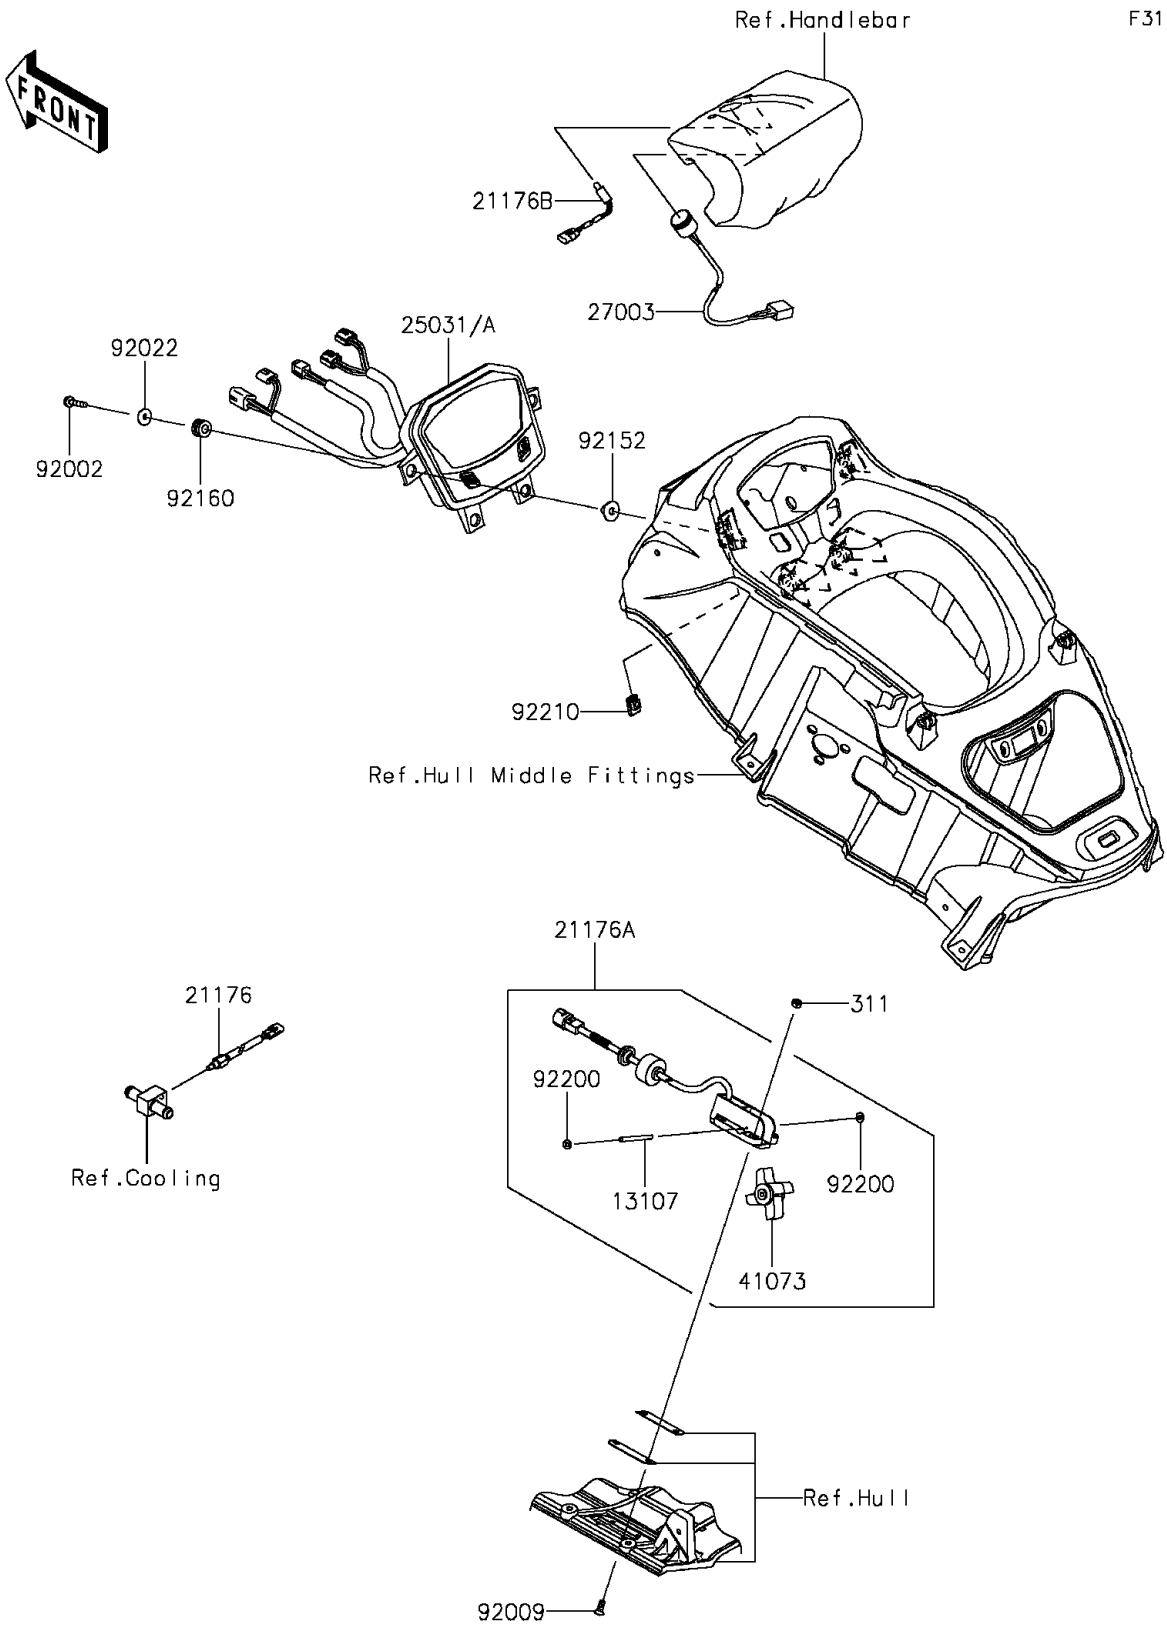

2014 JET SKI® Ultra® LX PARTS DIAGRAM

Meters

F3179

2014 JET SKI® Ultra® LX PARTS LIST

Meters

ITEM NAME	PART NUMBER	QUANTITY
SHAFT (Ref # 13107)	13107-3807	1
SENSOR,TEMP (Ref # 21176)	21176-0072	1
SENSOR,SPEED (Ref # 21176A)	21176-3775	1
SENSOR,AIR TEMP (Ref # 21176B)	21176-3778	1
METER-ASSY (Ref # 25031A)	25031-0441	1
HORN (Ref # 27003)	27003-3706	1
NUT-HEX,6MM (Ref # 311)	311R0600	4
WHEEL-ASSY,PADDLE (Ref # 41073)	41073-3701	1
BOLT,6X25 (Ref # 92002)	92002-3714	4
SCREW,6X16 (Ref # 92009)	92009-3703	4
WASHER,6.5X20X1.5 (Ref # 92022)	92022-3710	4
COLLAR (Ref # 92152)	92152-3755	4
DAMPER,10X20X12 (Ref # 92160)	92160-1167	4
WASHER (Ref # 92200)	92200-3805	2
NUT,6MM (Ref # 92210)	92210-3768	4