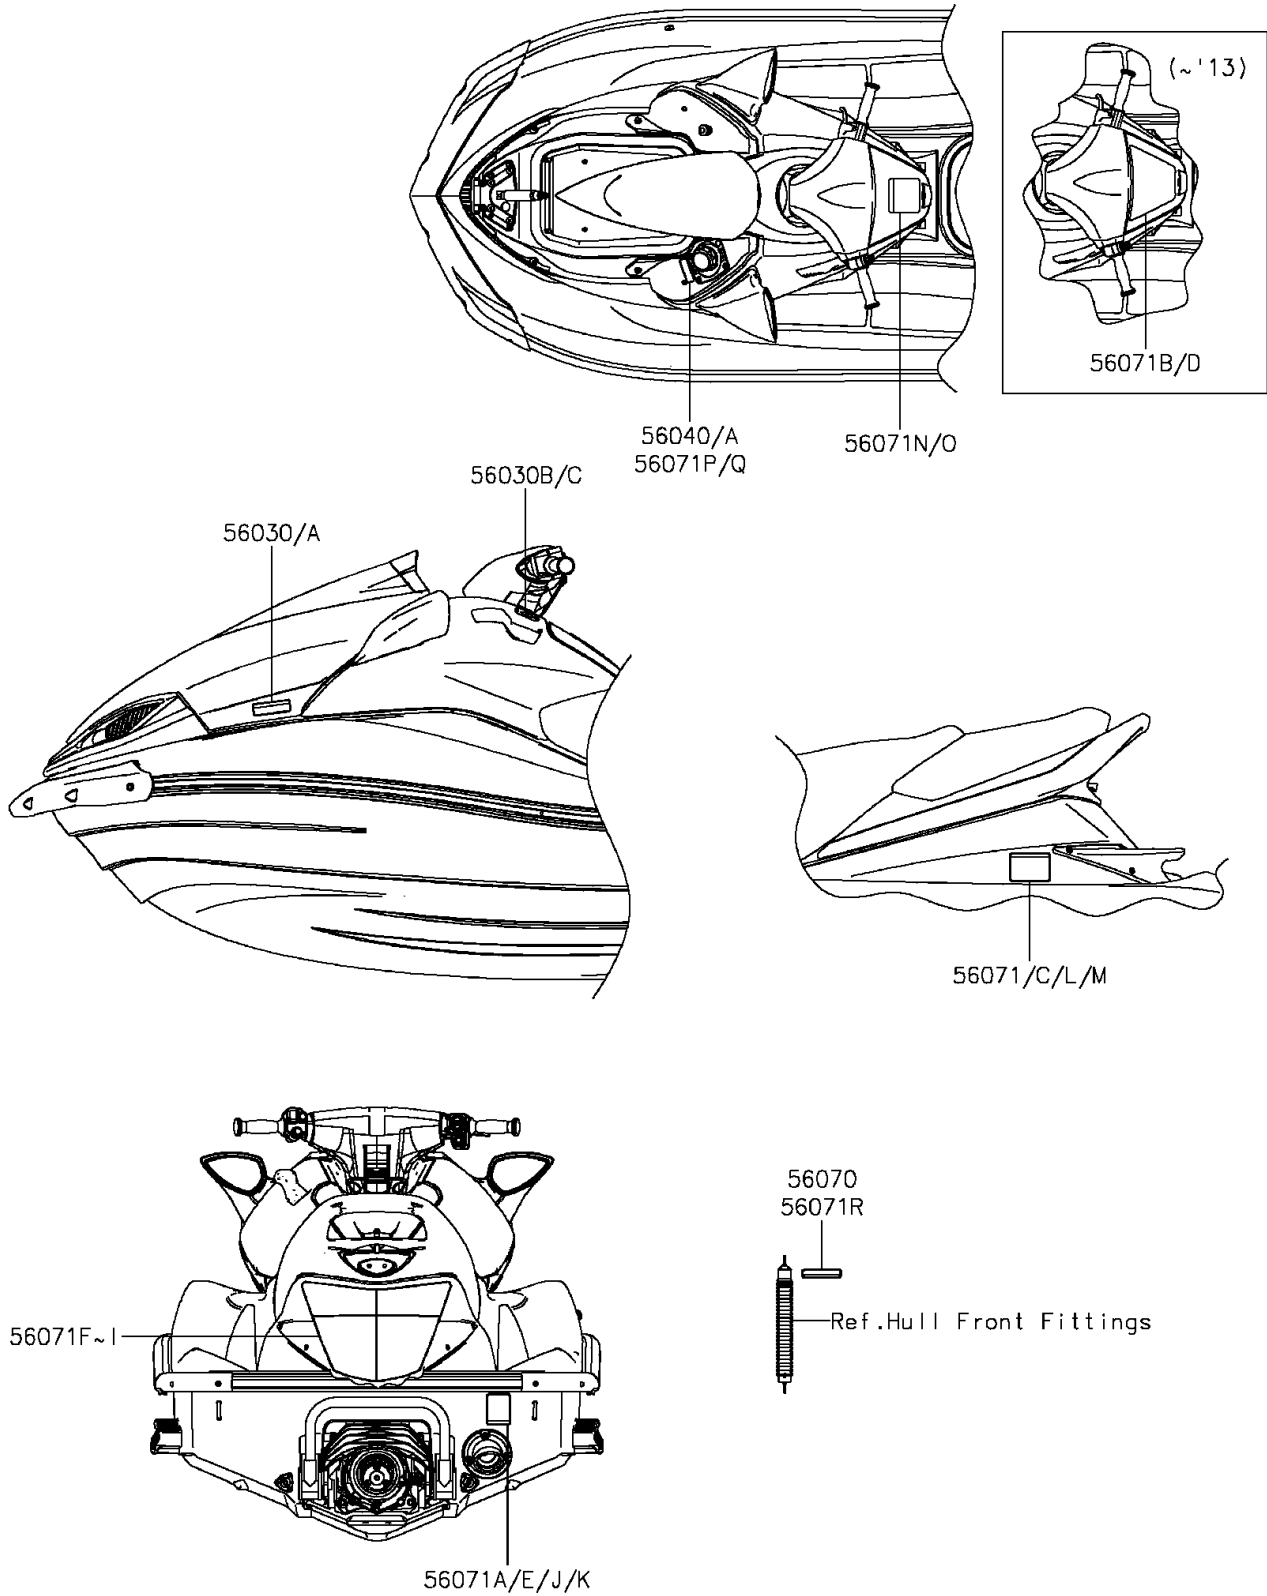

2016 JET SKI® ULTRA® LX PARTS DIAGRAM

Labels

F3183

2016 JET SKI® ULTRA® LX PARTS LIST

Labels

ITEM NAME	PART NUMBER	QUANTITY
LABEL,FIRE EXTINGUISHER (Ref # 56030)	56030-3755	1
LABEL,FIRE EXTINGUISHER (Ref # 56030A)	56030-3757	1
LABEL,REVERSE (Ref # 56030B)	56030-3815	1
LABEL,REVERSE (Ref # 56030C)	56030-3816	1
LABEL-WARNING,DAMPER (Ref # 56070)	56070-3876	1
LABEL-WARNING,IMPORTANT SAFETY (Ref # 56071H)	56071-0385	1
LABEL-WARNING,IMPORTANT SAFETY (Ref # 56071I)	56071-0386	1
LABEL-WARNING,RIGHTING (Ref # 56071J)	56071-0398	1
LABEL-WARNING,RIGHTING (Ref # 56071K)	56071-0399	1
LABEL-WARNING,GRAB,HANDLE,STEP (Ref # 56071L)	56071-0402	1
LABEL-WARNING,GRAB,HANDLE,STEP (Ref # 56071M)	56071-0403	1
LABEL-WARNING,READ AND FOLLOW (Ref # 56071N)	56071-0406	1
LABEL-WARNING,READ AND FOLLOW (Ref # 56071O)	56071-0407	1
LABEL-WARNING,FUEL SUPPLY (Ref # 56071P)	56071-0424	1
LABEL-WARNING,FUEL SUPPLY (Ref # 56071Q)	56071-0425	1
LABEL-WARNING,DAMPER (Ref # 56071R)	56071-3737	1