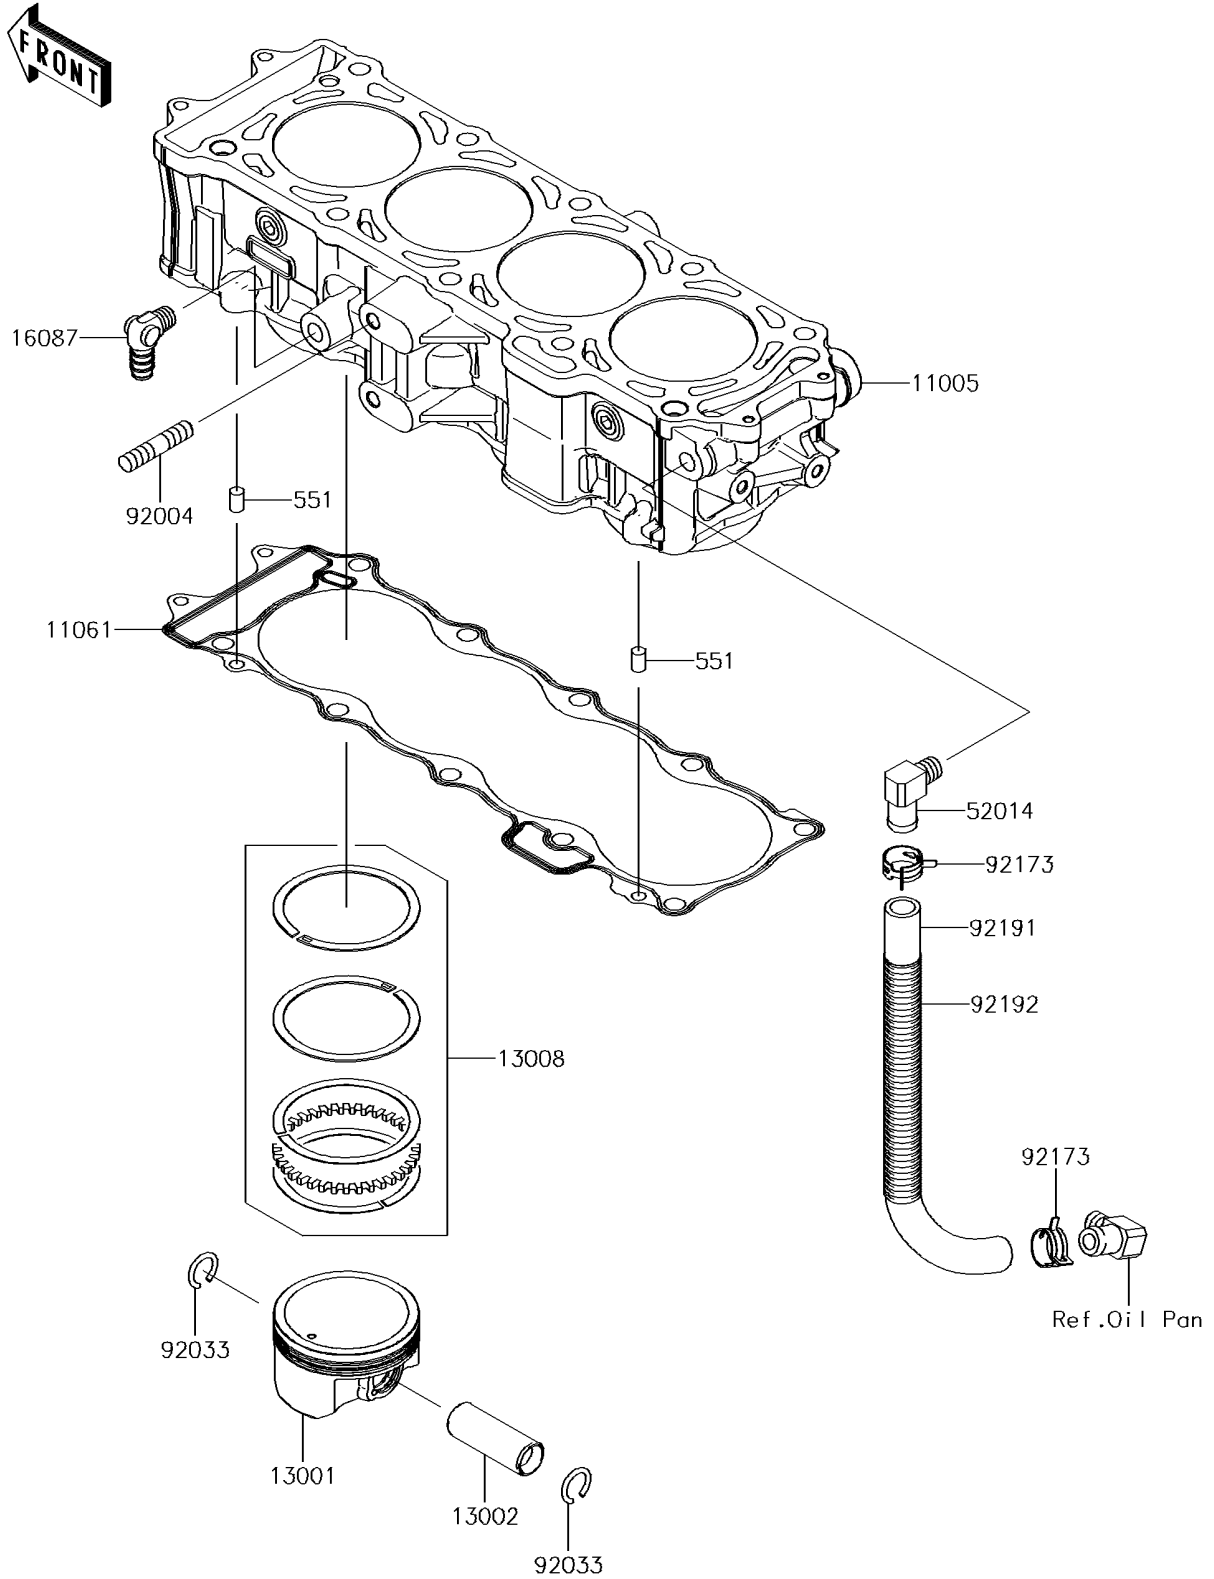

2014 JET SKI® ULTRA® 310X PARTS DIAGRAM

Cylinder/Piston(s)

E1120

2014 JET SKI® ULTRA® 310X PARTS LIST

Cylinder/Piston(s)

ITEM NAME	PART NUMBER	QUANTITY
CYLINDER-ENGINE (Ref # 11005)	11005-0630	1
GASKET,CYLINDER BASE (Ref # 11061)	11061-3770	1
PISTON-ENGINE (Ref # 13001)	13001-0787	4
PIN-PISTON (Ref # 13002)	13002-1131	4
RING-SET-PISTON (Ref # 13008)	13008-0564	4
VALVE-CHECK (Ref # 16087)	16087-3714	1
ELBOW (Ref # 52014)	52014-3717	1
PIN-DOWEL (Ref # 551)	551R0812	2
STUD,10X32 (Ref # 92004)	92004-3759	1
RING-SNAP (Ref # 92033)	92033-1188	8
CLAMP (Ref # 92173)	92173-1039	2
TUBE,BREATHER (Ref # 92191)	92191-3983	1
TUBE,CORRUGATED,L=265 (Ref # 92192)	92192-1083	1