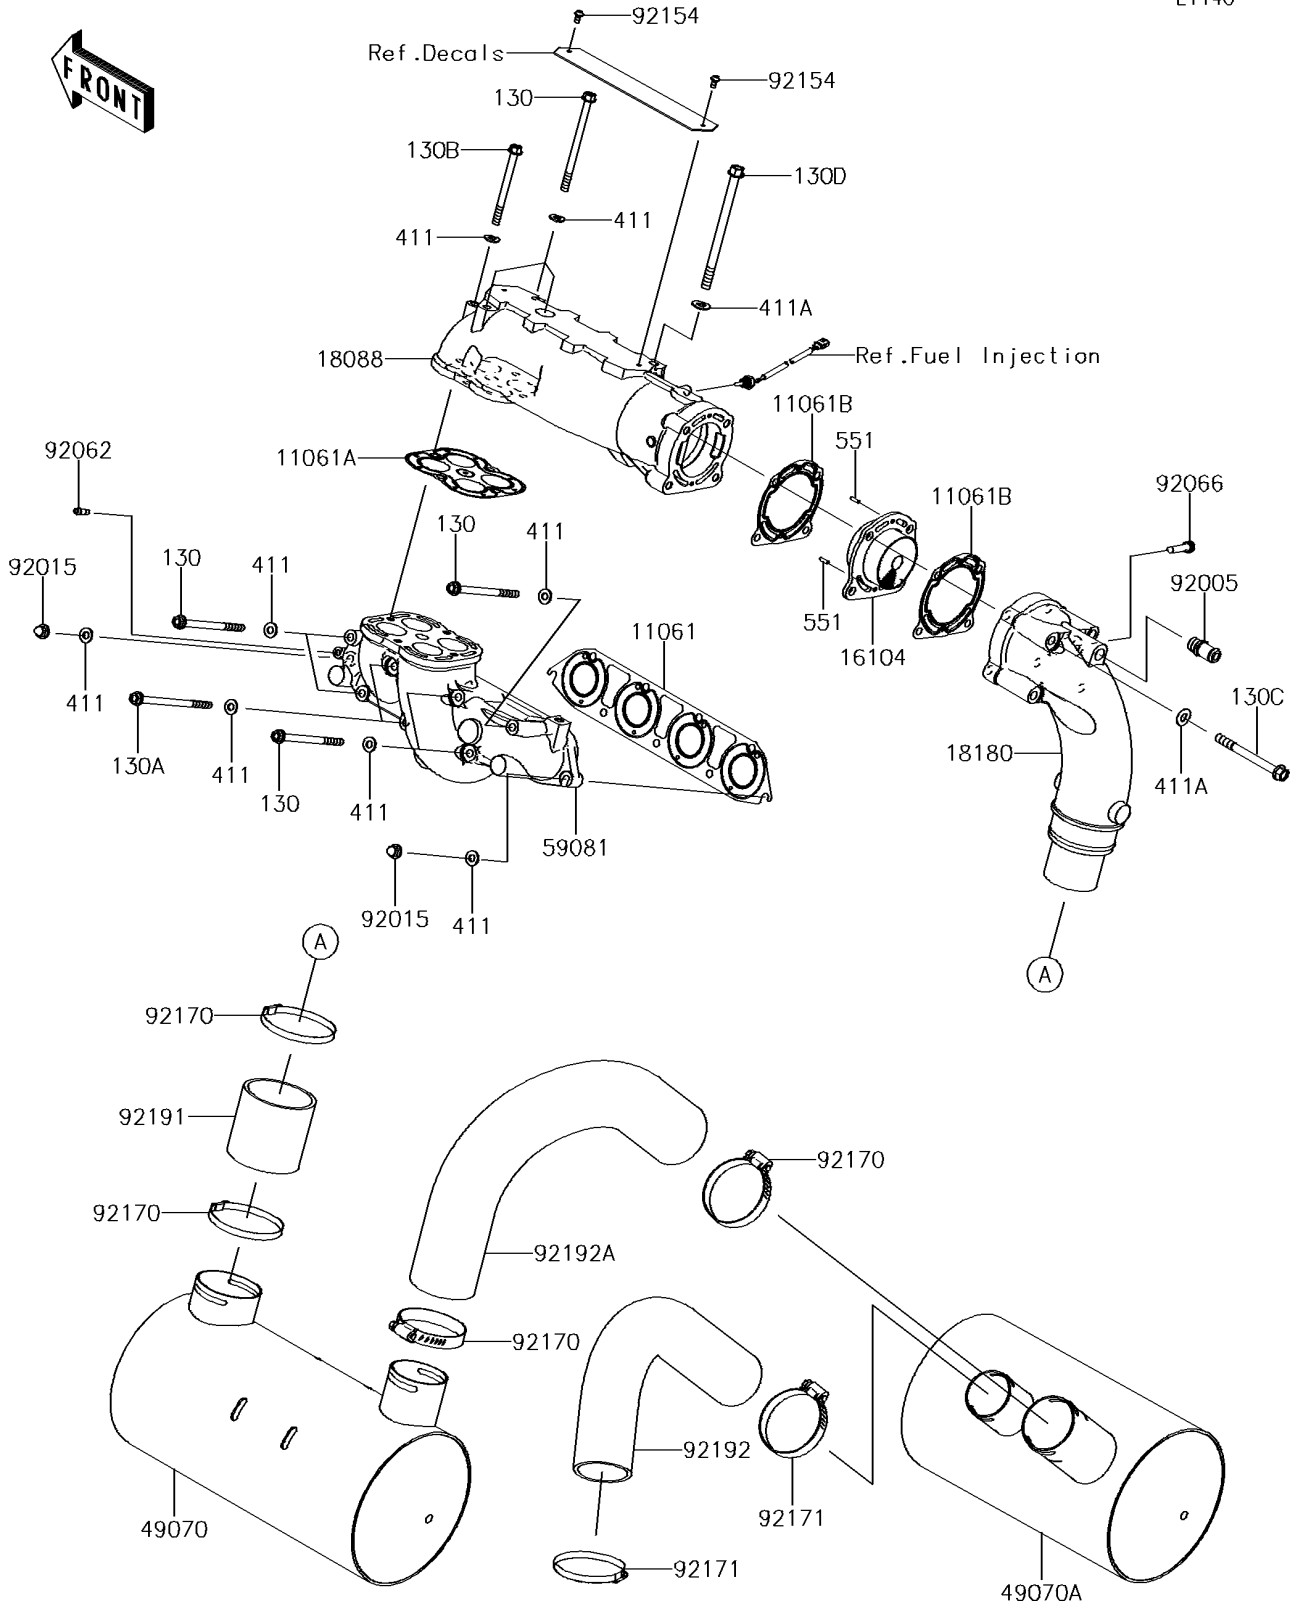

2016 JET SKI® ULTRA® 310X PARTS DIAGRAM

Muffler(s)

E1140

2016 JET SKI® ULTRA® 310X PARTS LIST

Muffler(s)

ITEM NAME	PART NUMBER	QUANTITY
GASKET,MANIFOLD EXHAUST (Ref # 11061)	11061-3742	1
GASKET,PIPE EXHAUST (Ref # 11061A)	11061-3762	1
GASKET,MUFFLER (Ref # 11061B)	11061-3768	2
BOLT-FLANGED,8X120 (Ref # 130)	130CD08120	8
BOLT-FLANGED,8X140 (Ref # 130A)	130CD08140	2
BOLT-FLANGED,8X95 (Ref # 130B)	130CD0895	1
BOLT-FLANGED,10X100 (Ref # 130C)	130CD10100	4
BOLT-FLANGED,10X150 (Ref # 130D)	130CD10150	1
FILTER-COMP,MUFFLER (Ref # 16104)	16104-0012	1
PIPE-EXHAUST (Ref # 18088)	18088-3730	1
BODY-MUFFLER (Ref # 18180)	18180-0825	1
WASHER-PLAIN,8MM (Ref # 411)	411S0800	13
WASHER-PLAIN,10MM (Ref # 411A)	411S1000	5
MUFFLER-COMP,1ST (Ref # 49070)	49070-0749	1
MUFFLER-COMP,2ND (Ref # 49070A)	49070-0750	1
PIN-DOWEL (Ref # 551)	551R0412	2
MANIFOLD-EXHAUST (Ref # 59081)	59081-3744	1
FITTING (Ref # 92005)	92005-0728	1
NUT,CAP,8MM (Ref # 92015)	92015-1371	2
NOZZLE (Ref # 92062)	92062-0562	1
PLUG,FILTER STOPPER (Ref # 92066)	92066-0764	1
BOLT,SOCKET,5X10 (Ref # 92154)	92154-0211	2
CLAMP (Ref # 92170)	92170-3764	4
CLAMP (Ref # 92171)	92171-3715	2
TUBE,PIPE EX-MUFFLER (Ref # 92191)	92191-3986	1
TUBE,2ND-TAIL PIPE (Ref # 92192)	92192-3762	1
TUBE,1ST-2ND (Ref # 92192A)	92192-3860	1