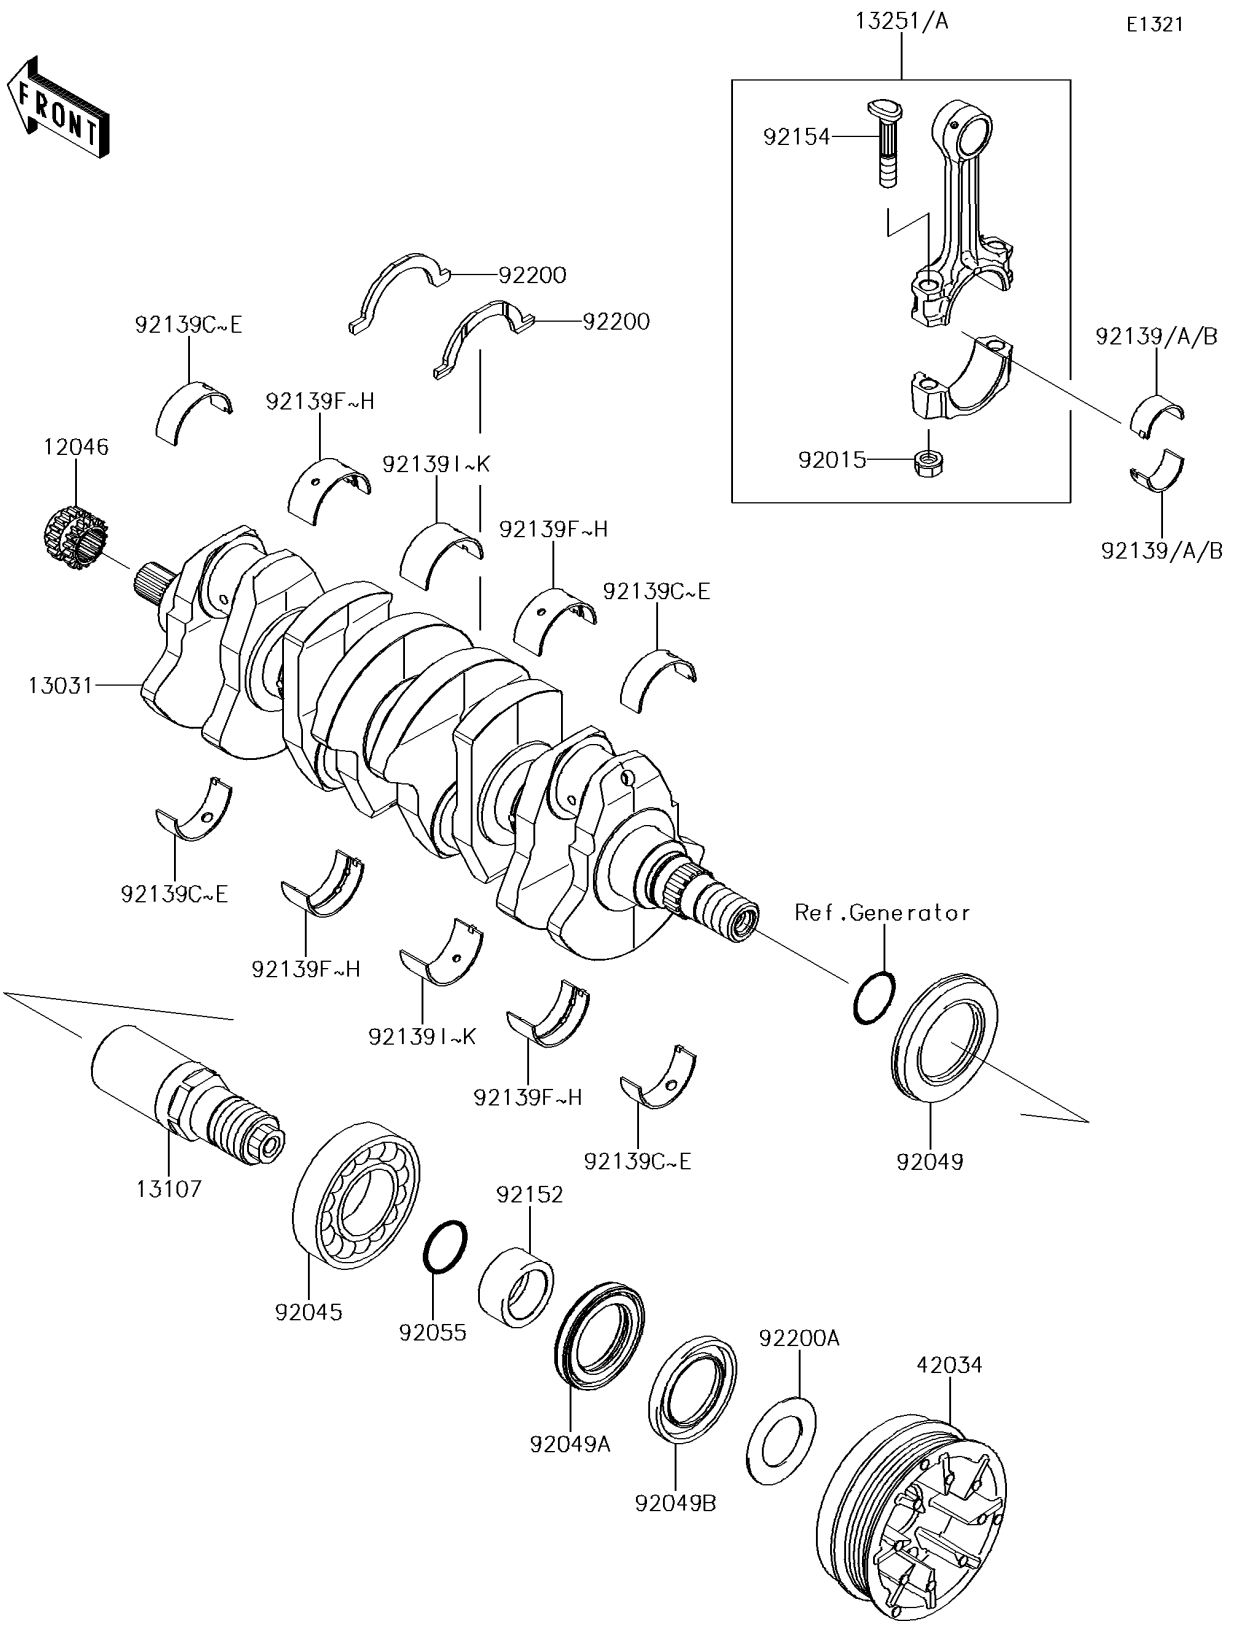

# 2016 JET SKI® ULTRA® 310X PARTS DIAGRAM

Crankshaft

## 2016 JET SKI® ULTRA® 310X PARTS LIST

### Crankshaft

ITEM NAME	PART NUMBER	QUANTITY
SPROCKET,17T (Ref # 12046)	12046-3711	1
CRANKSHAFT-COMP (Ref # 13031)	13031-3743	1
SHAFT (Ref # 13107)	13107-3810	1
ROD-ASSY-CONNECTING,I (Ref # 13251)	13251-3703-II	4
ROD-ASSY-CONNECTING,J (Ref # 13251A)	13251-3703-JJ	4
COUPLING (Ref # 42034)	42034-3723	1
NUT,CONNECTING ROD (Ref # 92015)	92015-1559	8
BEARING-BALL,6208ZZ AS2S (Ref # 92045)	92045-3739	1
SEAL-OIL,SD347626LHS (Ref # 92049)	92049-3736	1
SEAL-OIL,FPJ740628.5ZS (Ref # 92049A)	92049-3737	1
SEAL-OIL,S40626NS (Ref # 92049B)	92049-3738	1
RING-O,27.7X2.4 (Ref # 92055)	92055-091	1
BUSHING,CONNECTING ROD,GREEN (Ref # 92139)	92139-0722	8
BUSHING,CONNECTING ROD,YELLOW (Ref # 92139A)	92139-0723	AR
BUSHING,CONNECTING ROD,PINK (Ref # 92139B)	92139-0724	AR
BUSHING,CRANKSHAFT,#1&#5,GREEN (Ref # 92139C)	92139-0725	4
BUSHING,CRANKSHAFT,#1&#5,YEL (Ref # 92139D)	92139-0726	AR
BUSHING,CRANKSHAFT,#1&#5,PINK (Ref # 92139E)	92139-0727	AR
BUSHING,CRANKSHAFT,#2&#4,GREEN (Ref # 92139F)	92139-0728	4
BUSHING,CRANKSHAFT,#2&#4,YEL (Ref # 92139G)	92139-0729	AR
BUSHING,CRANKSHAFT,#2&#4,PINK (Ref # 92139H)	92139-0730	AR
BUSHING,CRANKSHAFT,#3,GREEN (Ref # 92139I)	92139-0731	2
BUSHING,CRANKSHAFT,#3,YELLOW (Ref # 92139J)	92139-0732	AR
BUSHING,CRANKSHAFT,#3,PINK (Ref # 92139K)	92139-0733	AR
COLLAR,30X40X18 (Ref # 92152)	92152-3759	1
BOLT,CONNECTING ROD,9MM (Ref # 92154)	92154-3720	8
WASHER (Ref # 92200)	92200-3789	2
WASHER,30.5X52X1.5 (Ref # 92200A)	92200-3808	1