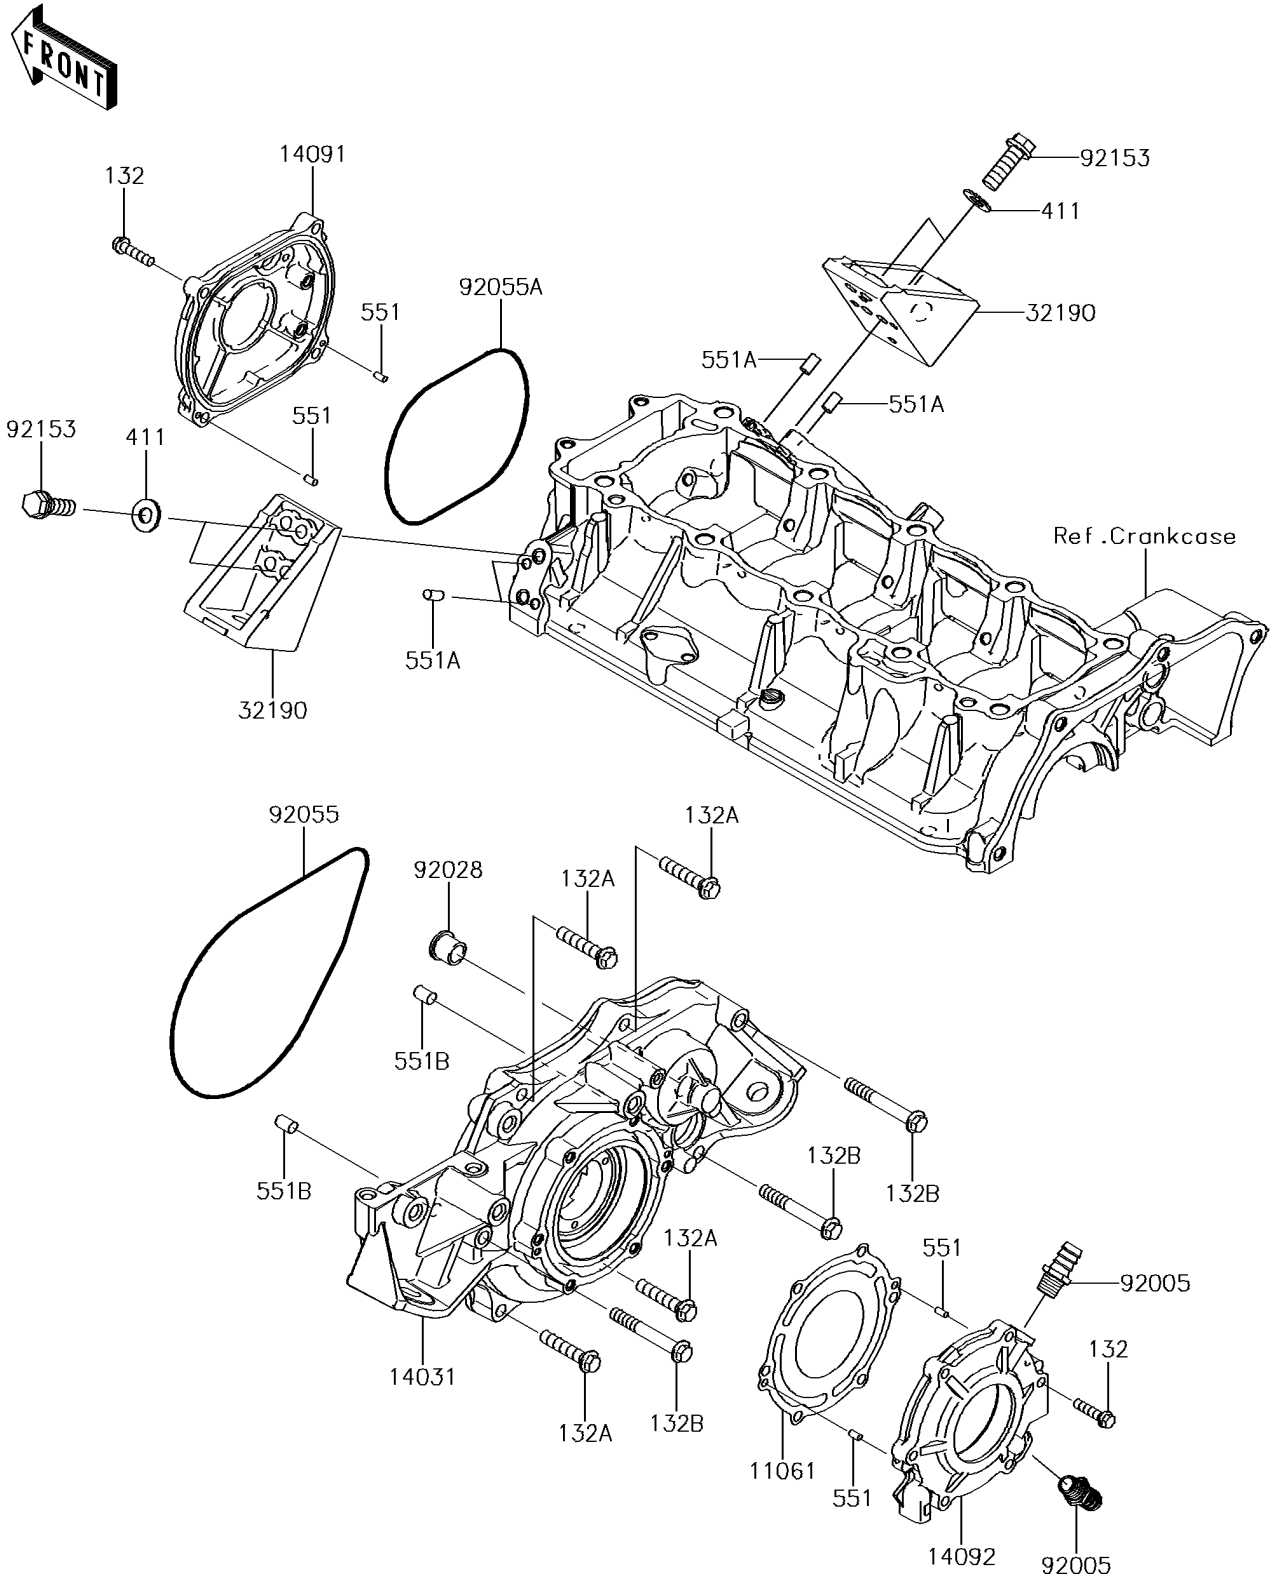

2016 JET SKI® ULTRA® 310X PARTS DIAGRAM

Engine Cover(s)

E1431

2016 JET SKI® ULTRA® 310X PARTS LIST

Engine Cover(s)

ITEM NAME	PART NUMBER	QUANTITY
GASKET,OUTPUT COVER (Ref # 11061)	11061-0812	1
BOLT-FLANGED-SMALL,6X25 (Ref # 132)	132BD0625	10
BOLT-FLANGED-SMALL,8X40 (Ref # 132A)	132BD0840	4
BOLT-FLANGED-SMALL,8X60 (Ref # 132B)	132BD0860	3
COVER-GENERATOR (Ref # 14031)	14031-3738	1
COVER,PULS (Ref # 14091)	14091-3763	1
COVER,OUTPUT (Ref # 14092)	14092-1048	1
BRACKET-ENGINE (Ref # 32190)	32190-3703	2
WASHER-PLAIN,8MM (Ref # 411)	411S0800	4
PIN-DOWEL (Ref # 551)	551R0408	4
PIN-DOWEL (Ref # 551A)	551R0612	4
PIN-DOWEL (Ref # 551B)	551R0812	2
FITTING (Ref # 92005)	92005-3714	2
BUSHING (Ref # 92028)	92028-3718	1
RING-O,196X3 (Ref # 92055)	92055-3761	1
RING-O,120X3 (Ref # 92055A)	92055-3762	1
BOLT,FLANGED,8X30 (Ref # 92153)	92153-3722	4