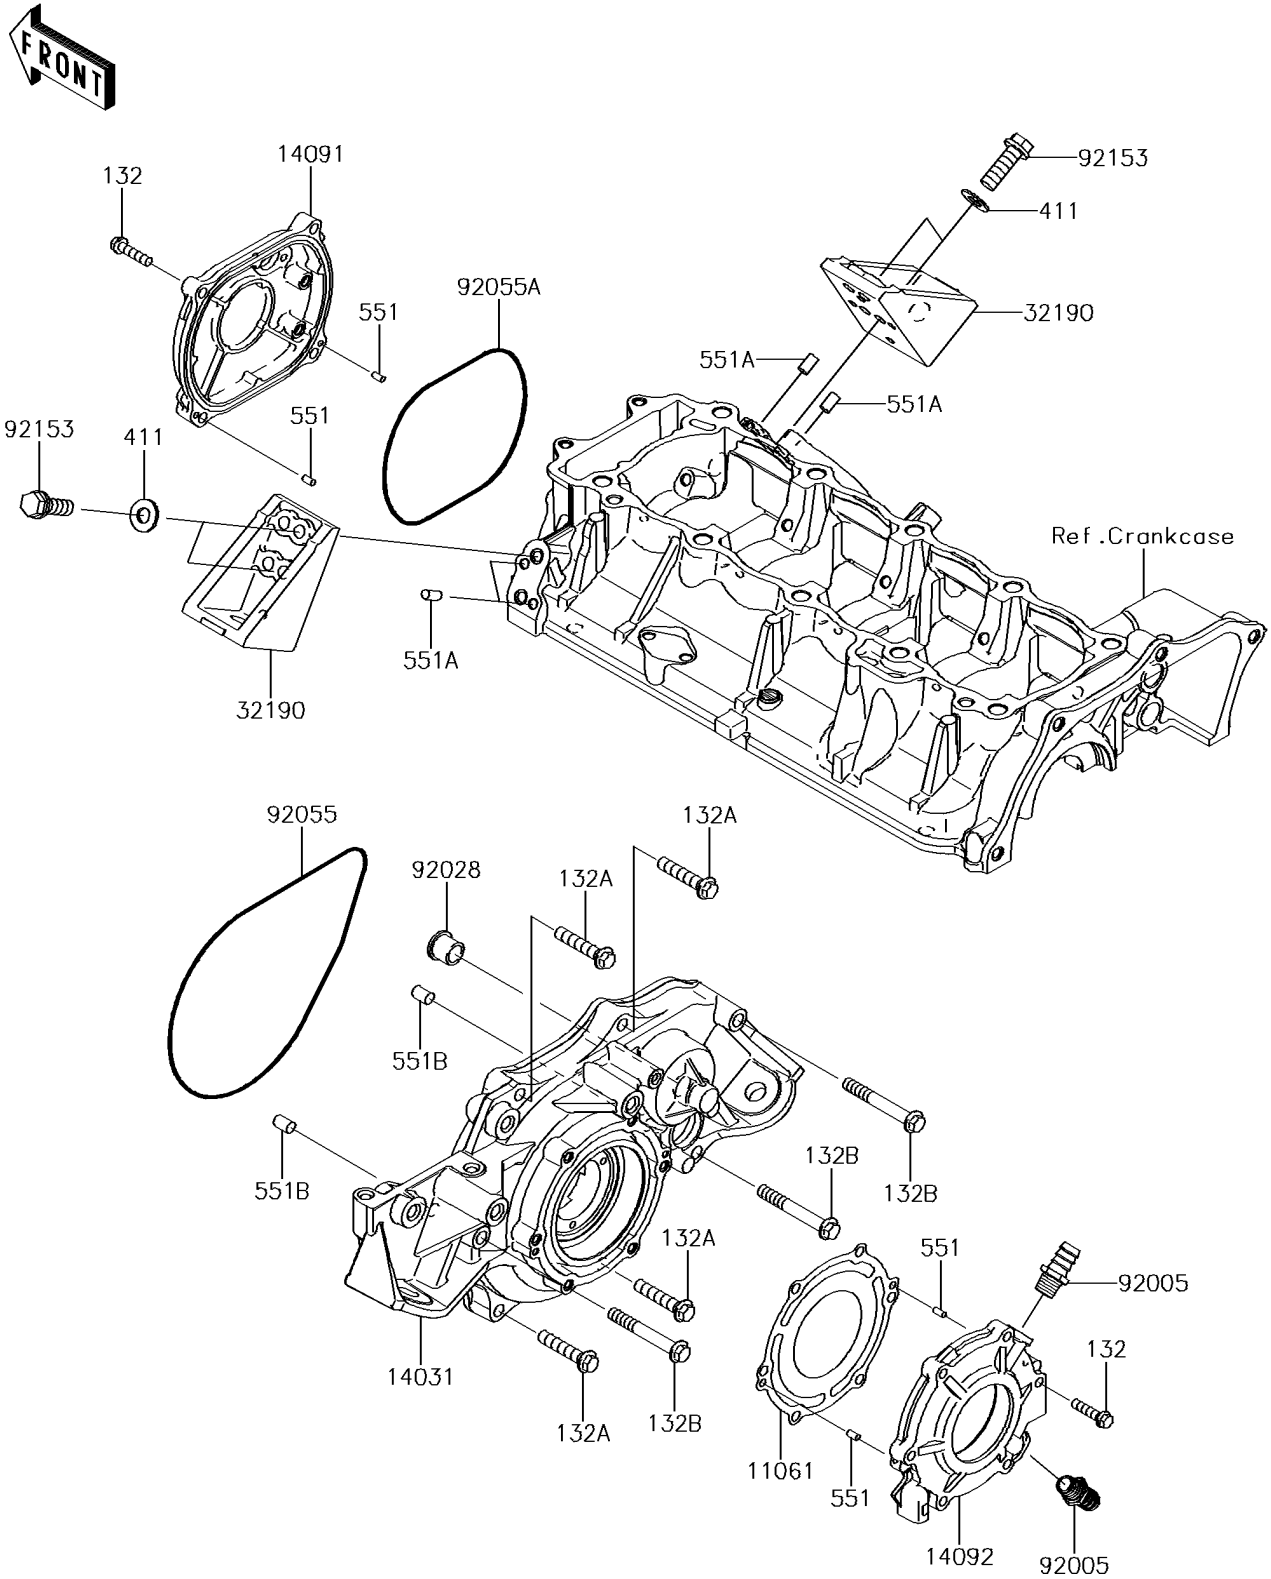

2017 JET SKI® ULTRA® 310X PARTS DIAGRAM

Engine Cover(s)

E1431

2017 JET SKI® ULTRA® 310X PARTS LIST

Engine Cover(s)

ITEM NAME	PART NUMBER	QUANTITY
GASKET,OUTPUT COVER (Ref # 11061)	11061-0812	1
BOLT-FLANGED-SMALL,6X25 (Ref # 132)	132BD0625	10
BOLT-FLANGED-SMALL,8X40 (Ref # 132A)	132BD0840	4
BOLT-FLANGED-SMALL,8X60 (Ref # 132B)	132BD0860	3
COVER-GENERATOR (Ref # 14031)	14031-3738	1
COVER,PULS (Ref # 14091)	14091-3763	1
COVER,OUTPUT (Ref # 14092)	14092-1048	1
BRACKET-ENGINE (Ref # 32190)	32190-3703	2
WASHER-PLAIN,8MM (Ref # 411)	411S0800	4
PIN-DOWEL (Ref # 551)	551R0408	4
PIN-DOWEL (Ref # 551A)	551R0612	4
PIN-DOWEL (Ref # 551B)	551R0812	2
FITTING (Ref # 92005)	92005-3714	2
BUSHING (Ref # 92028)	92028-3718	1
RING-O,196X3 (Ref # 92055)	92055-3761	1
RING-O,120X3 (Ref # 92055A)	92055-3762	1
BOLT,FLANGED,8X30 (Ref # 92153)	92153-3722	4