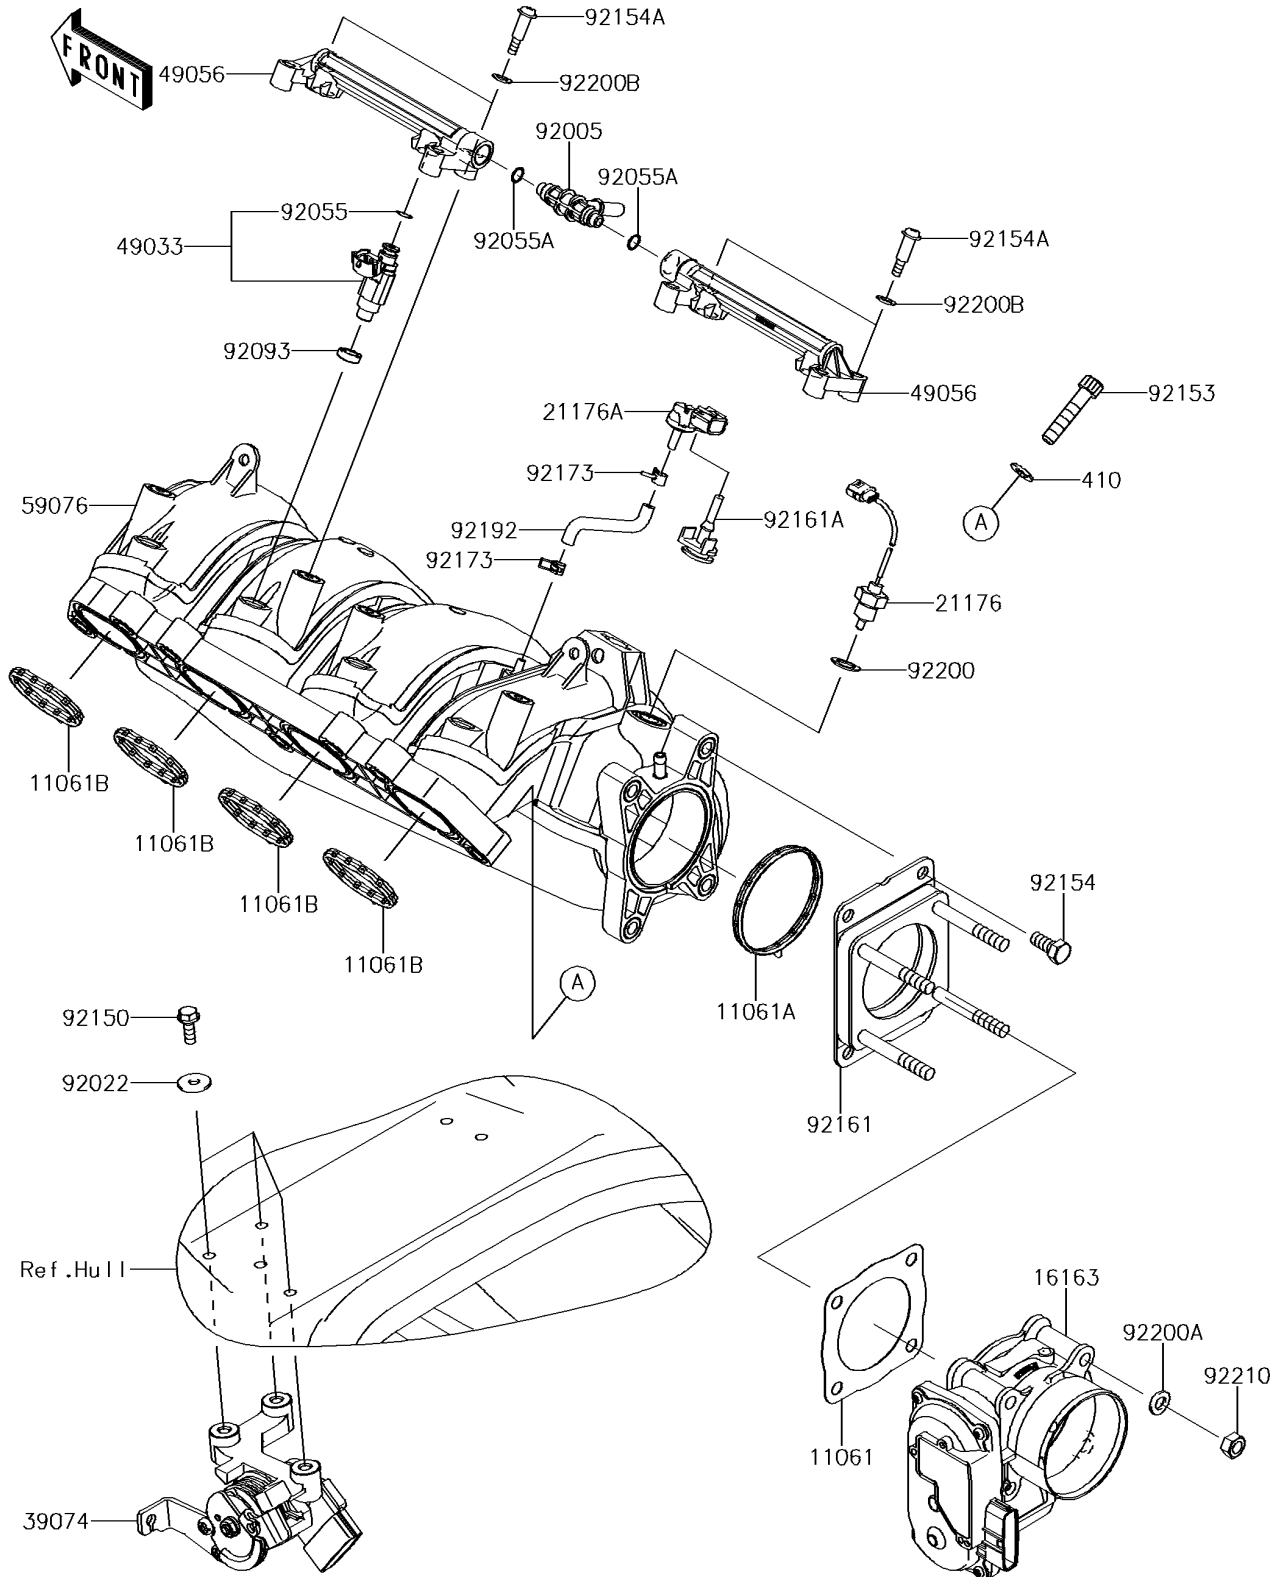

2017 JET SKI® ULTRA® 310X PARTS DIAGRAM

Throttle

E1510

2017 JET SKI® ULTRA® 310X PARTS LIST

Throttle

ITEM NAME	PART NUMBER	QUANTITY
GASKET,THROTTLE (Ref # 11061)	11061-0824	1
GASKET,MANIFOLD (Ref # 11061A)	11061-3766	1
GASKET,THROTTLE (Ref # 11061B)	11061-3767	4
THROTTLE-ASSY (Ref # 16163)	16163-3717	1
SENSOR,AIR TEMPERATURE (Ref # 21176)	21176-3767	1
SENSOR,BOOST (Ref # 21176A)	21176-3777	1
LEVER-ASSY-THROTTLE (Ref # 39074)	39074-3730	1
WASHER-PLAIN-SMALL,8MM (Ref # 410)	410S0800	7
NOZZLE-INJECTION (Ref # 49033)	49033-3709	4
PIPE-INJECTION,FUEL (Ref # 49056)	49056-3705	2
MANIFOLD-INTAKE (Ref # 59076)	59076-0006	1
FITTING,FUEL PIPE (Ref # 92005)	92005-3766	1
WASHER,6.5X20X1.5 (Ref # 92022)	92022-3710	3
RING-O,INJECTION NOZZLE (Ref # 92055)	92055-1622	4
RING-O (Ref # 92055A)	92055-3782	2
SEAL (Ref # 92093)	92093-0127	4
BOLT,6X18 (Ref # 92150)	92150-3729	3
BOLT,SOCKET,8X40 (Ref # 92153)	92153-0517	7
BOLT (Ref # 92154)	92154-1389	4
BOLT (Ref # 92154A)	92154-3713	4
DAMPER (Ref # 92161)	92161-1635	1
DAMPER (Ref # 92161A)	92161-3796	1
CLAMP (Ref # 92173)	92173-3702	2
TUBE (Ref # 92192)	92192-1361	1
WASHER,12X18X1 (Ref # 92200)	92200-0712	1
WASHER (Ref # 92200A)	92200-3806	4
WASHER (Ref # 92200B)	92200-3807	4
NUT (Ref # 92210)	92210-0897	4