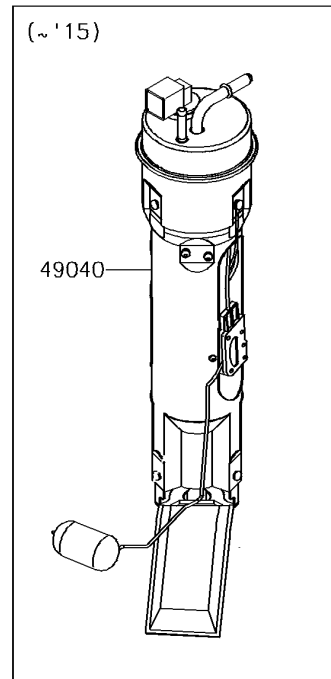

2014 JET SKI® ULTRA® 310X PARTS DIAGRAM

Fuel Pump

E1520

2014 JET SKI® ULTRA® 310X PARTS LIST

Fuel Pump

ITEM NAME	PART NUMBER	QUANTITY
HOLDER (Ref # 13280)	13280-0729	1
PUMP-FUEL (Ref # 49040)	49040-0712	1
TUBE-ASSY,FUEL (Ref # 51044A)	51044-3707	1
CLAMP (Ref # 92170)	92170-3760	1
CLAMP (Ref # 92171)	92171-3716	1