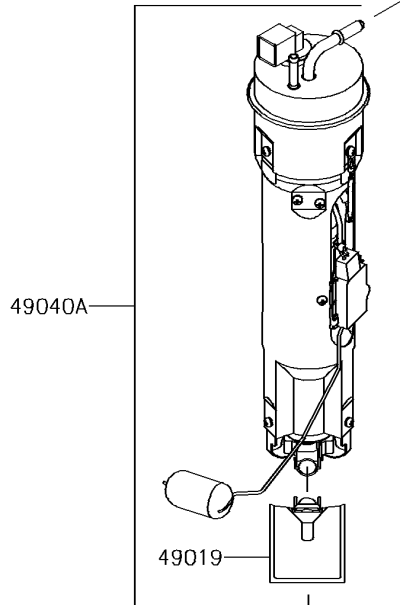

2014 JET SKI® ULTRA® 310X PARTS DIAGRAM

Fuel Pump

E1520

2014 JET SKI® ULTRA® 310X PARTS LIST

Fuel Pump

ITEM NAME	PART NUMBER	QUANTITY
HOLDER (Ref # 13280)	13280-0729	1
PUMP-FUEL (Ref # 49040)	49040-0712	1
TUBE-ASSY,FUEL (Ref # 51044A)	51044-3707	1
CLAMP (Ref # 92170)	92170-3760	1
CLAMP (Ref # 92171)	92171-3716	1