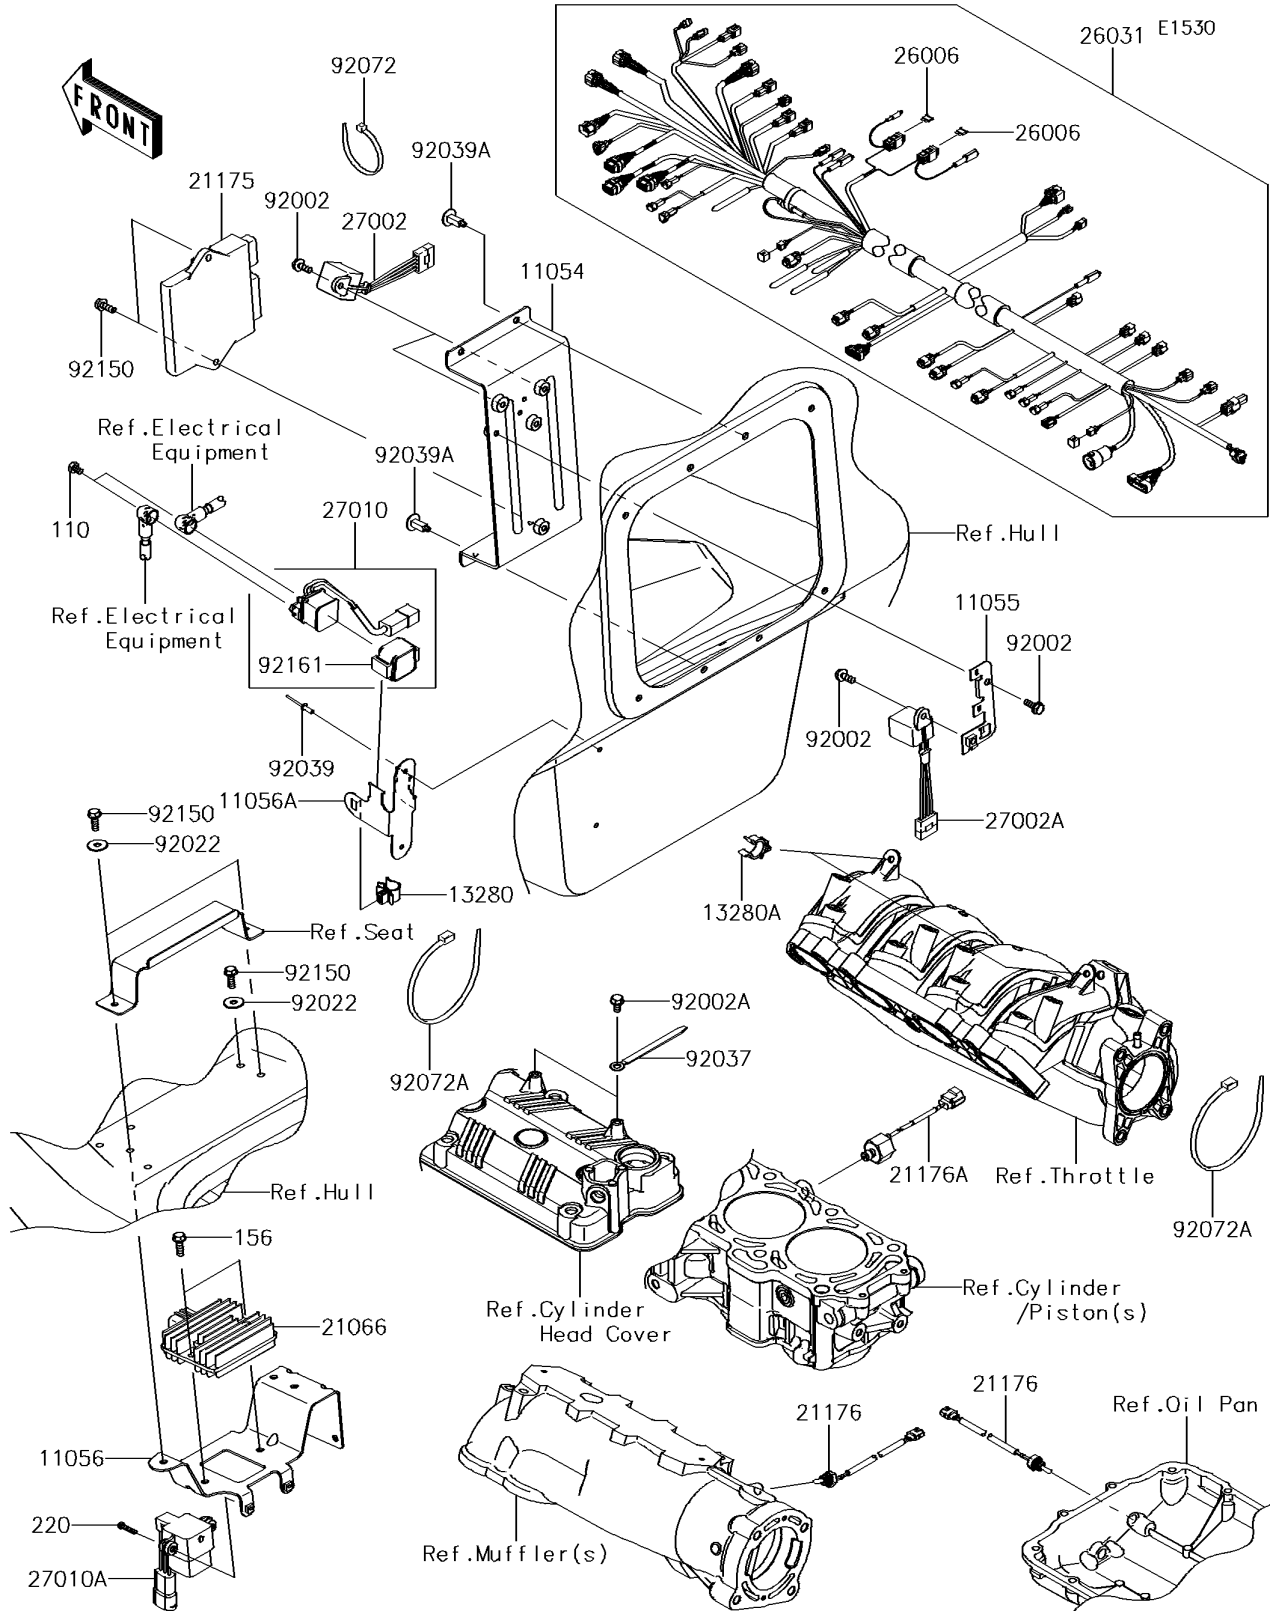

2016 JET SKI® ULTRA® 310X PARTS DIAGRAM

Fuel Injection

2016 JET SKI® ULTRA® 310X PARTS LIST

Fuel Injection

ITEM NAME	PART NUMBER	QUANTITY
BOLT,6X8 (Ref # 110)	110R0608	2
BRACKET,ECU&RELAY (Ref # 11054)	11054-3743	1
BRACKET,FUSE (Ref # 11055)	11055-3713	1
BRACKET,REGULATOR&VDS (Ref # 11056)	11056-3702	1
BRACKET,SWITCH (Ref # 11056A)	11056-3855	1
HOLDER (Ref # 13280)	13280-0789	1
HOLDER,HARNESS (Ref # 13280A)	13280-3760	2
BOLT-WP,6X20 (Ref # 156)	156R0620	2
REGULATOR-VOLTAGE (Ref # 21066)	21066-3718	1
CONTROL UNIT-ELECTRONIC (Ref # 21175)	21175-0954	1
SENSOR,TEMP (Ref # 21176)	21176-0741	2
SENSOR,KNOCK (Ref # 21176A)	21176-0770	1
SCREW-PAN-CROS,4X20 (Ref # 220)	220R0420	2
FUSE,MINI BLADE,20A,YELLOW (Ref # 26006)	26006-3704	2
HARNESS,MAIN (Ref # 26031)	26031-1698	1
RELAY-ASSY (Ref # 27002)	27002-3703	2
RELAY-ASSY (Ref # 27002A)	27002-3704	1
SWITCH (Ref # 27010)	27010-0710	1
SWITCH,VDS (Ref # 27010A)	27010-3785	1
BOLT,6X16 (Ref # 92002)	92002-3728	4
BOLT,6X12 (Ref # 92002A)	92002-3763	2
WASHER,6.5X20X1.5 (Ref # 92022)	92022-3710	3
CLAMP,L=100 (Ref # 92037)	92037-3736	2
RIVET (Ref # 92039)	92039-3714	2
RIVET (Ref # 92039A)	92039-3788	4
BAND,L=188.85 (Ref # 92072)	92072-0105	1
BAND,L=372.24 (Ref # 92072A)	92072-3883	2
BOLT,6X18 (Ref # 92150)	92150-3729	5
DAMPER,SWITCH (Ref # 92161)	92161-1625	1