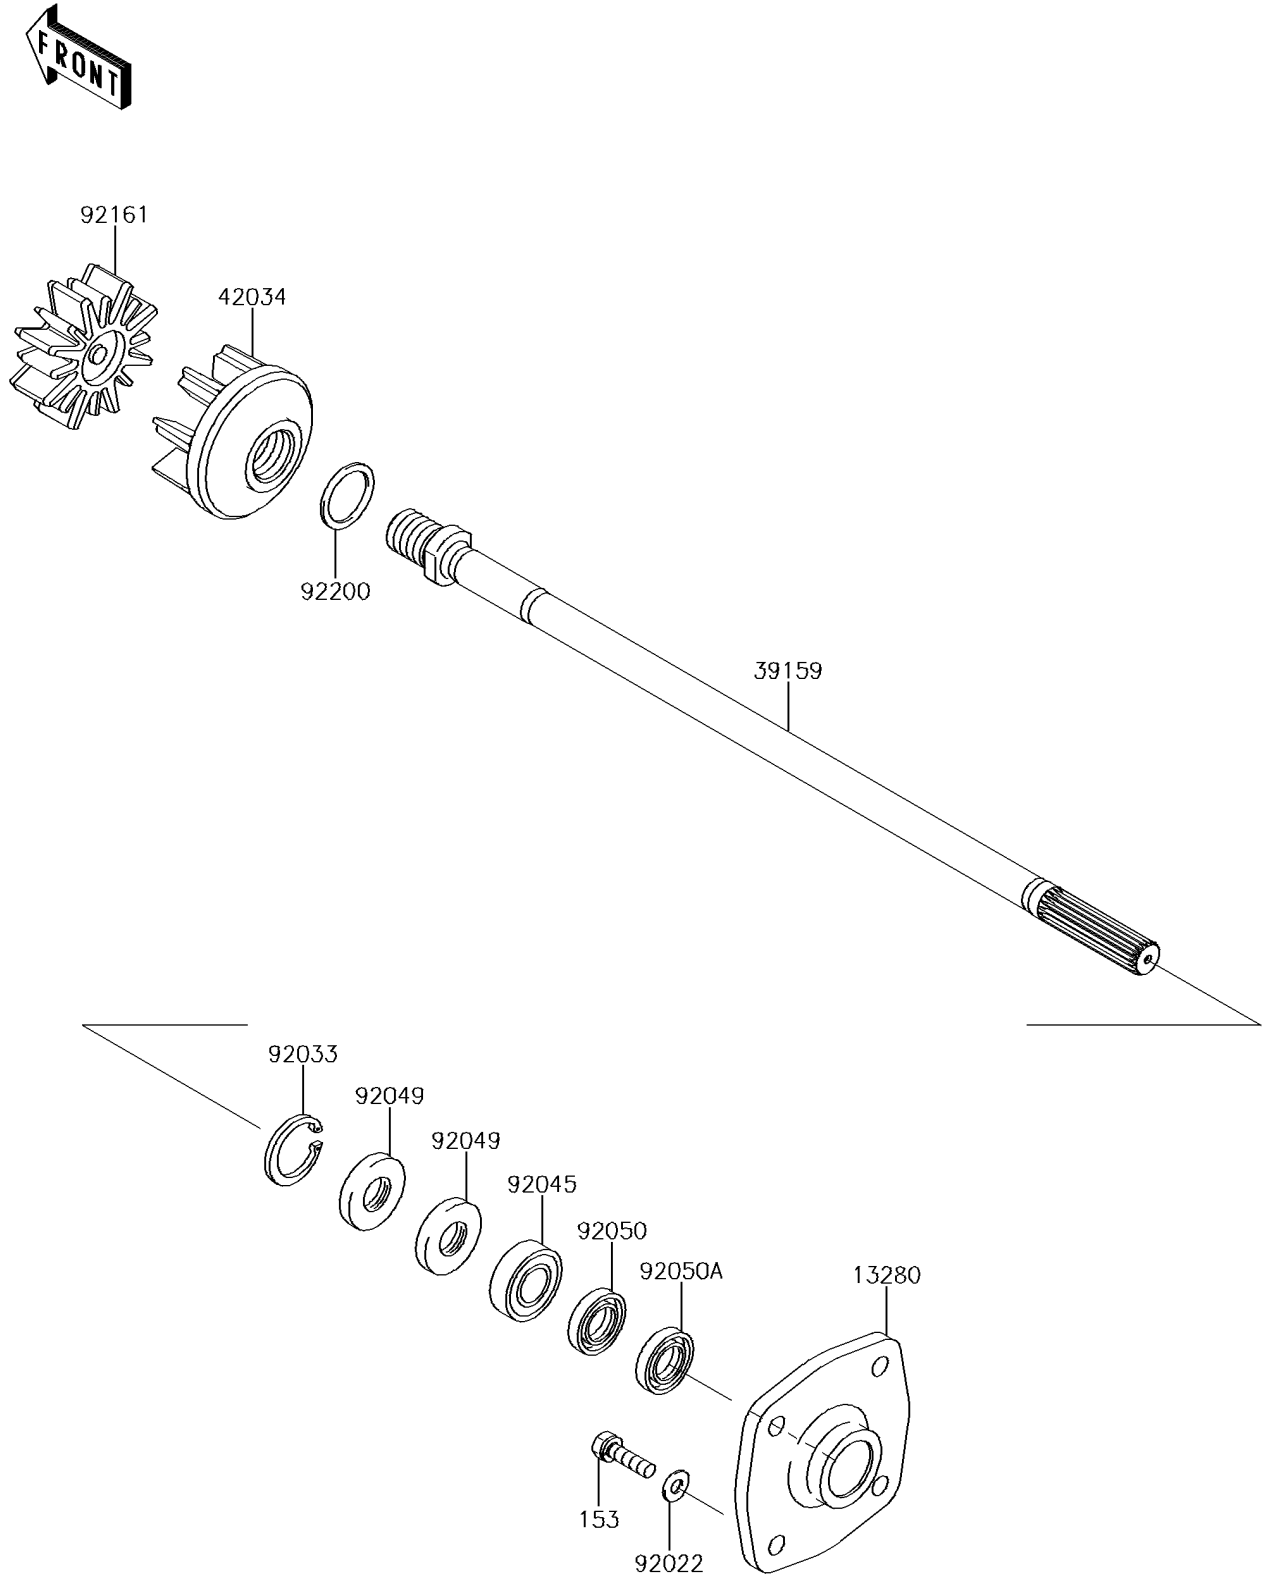

2014 JET SKI® ULTRA® 310X PARTS DIAGRAM

Drive Shaft

E3134

2014 JET SKI® ULTRA® 310X PARTS LIST

Drive Shaft

ITEM NAME	PART NUMBER	QUANTITY
HOLDER (Ref # 13280)	13280-3756	1
BOLT-WS-SMALL,8X30 (Ref # 153)	153R0830	4
SHAFT-DRIVE (Ref # 39159)	39159-0044	1
COUPLING (Ref # 42034)	42034-3720	1
WASHER,8.2X18X1.5 (Ref # 92022)	92022-1964	4
RING-SNAP,42MM (Ref # 92033)	92033-3713	1
BEARING-BALL,60042RD (Ref # 92045)	92045-3705	1
SEAL-OIL,S620426 (Ref # 92049)	92049-3707	2
SEAL-OIL,SCY20368 (Ref # 92050)	92050-502	1
SEAL-OIL,SC20367 (Ref # 92050A)	92050-503	1
DAMPER,COUPLING (Ref # 92161)	92161-3797	1
WASHER,30.5X38X2 (Ref # 92200)	92200-3809	1