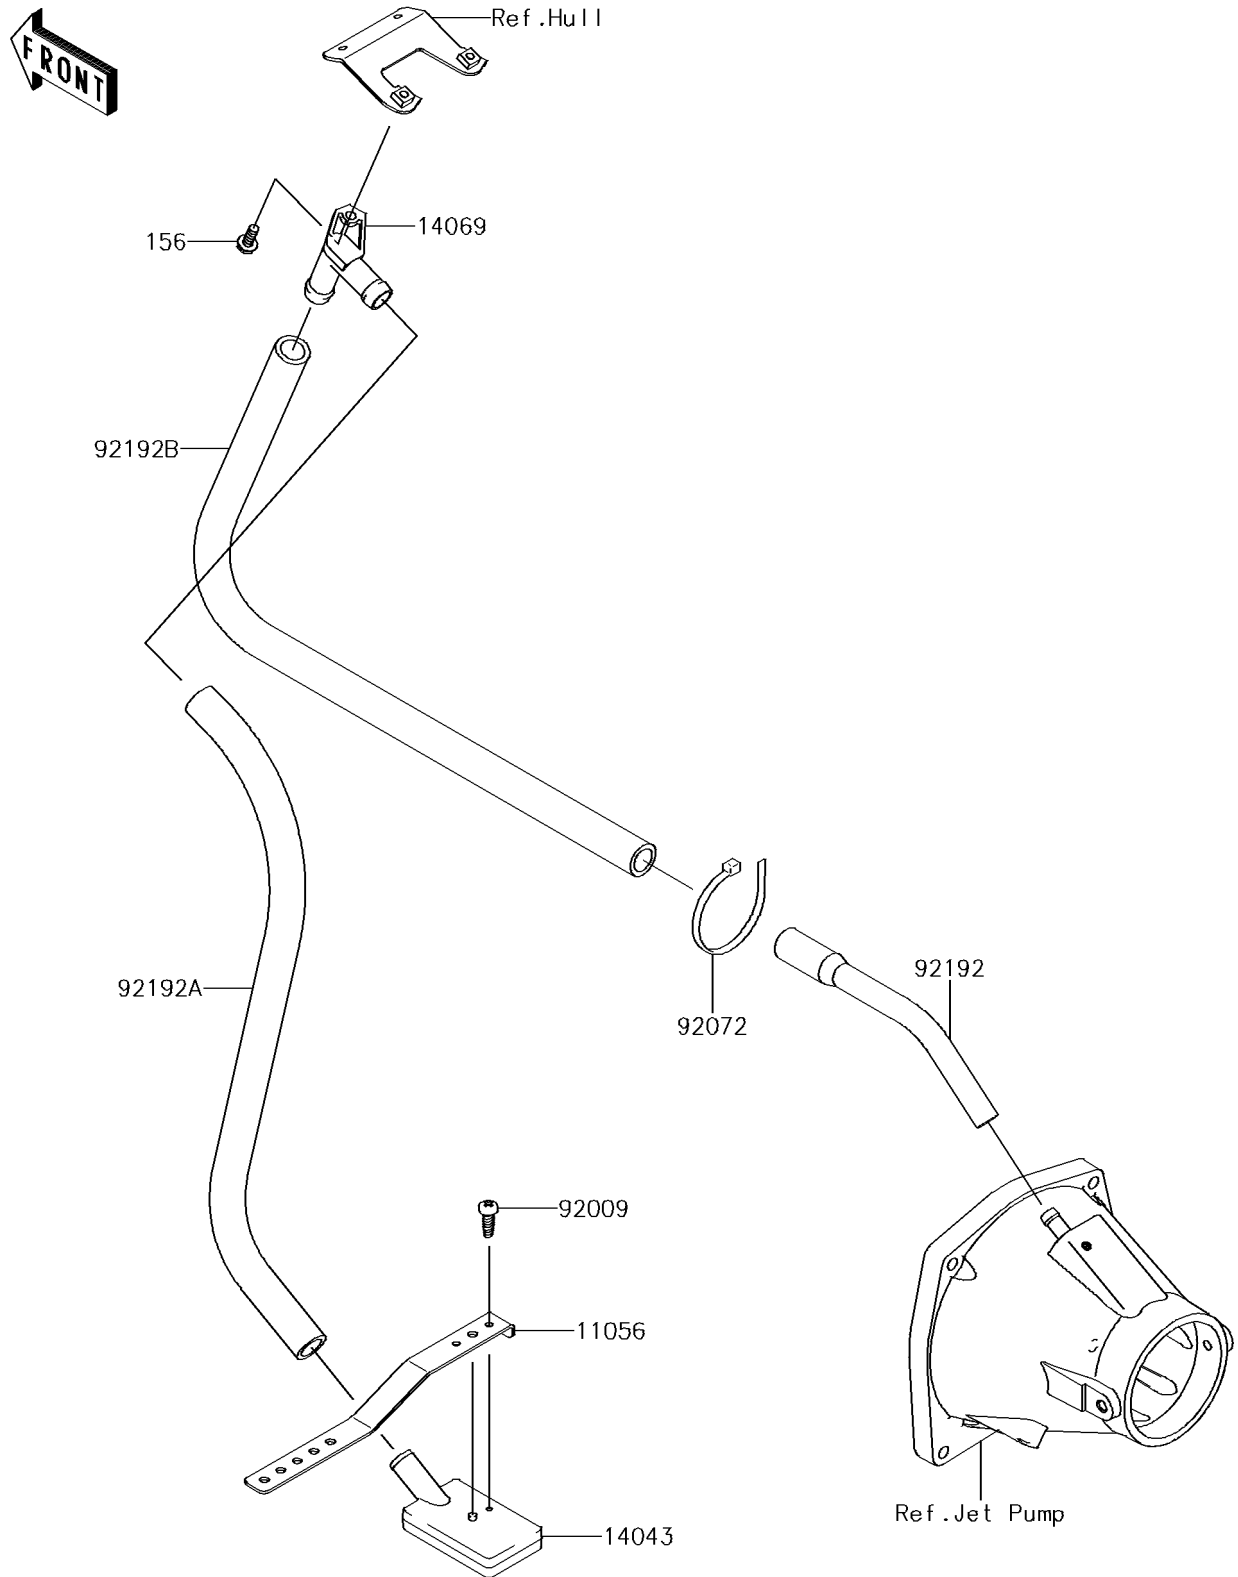

# 2018 JET SKI® ULTRA® 310X PARTS DIAGRAM

Bilge System

F3145

## 2018 JET SKI® ULTRA® 310X PARTS LIST

### Bilge System

ITEM NAME	PART NUMBER	QUANTITY
BRACKET,LH&RH (Ref # 11056)	11056-3721	1
FILTER (Ref # 14043)	14043-3711	1
BREATHER (Ref # 14069)	14069-3708	1
BOLT-WP,6X16 (Ref # 156)	156R0616	1
SCREW,TAPPING,4X14 (Ref # 92009)	92009-3762	1
BAND,L=188.85 (Ref # 92072)	92072-0105	1
TUBE,HULL-NOZZLE (Ref # 92192)	92192-3753	1
TUBE,FILTER-BREATHER (Ref # 92192A)	92192-3755	1
TUBE,BREATHER-HULL (Ref # 92192B)	92192-3826	1