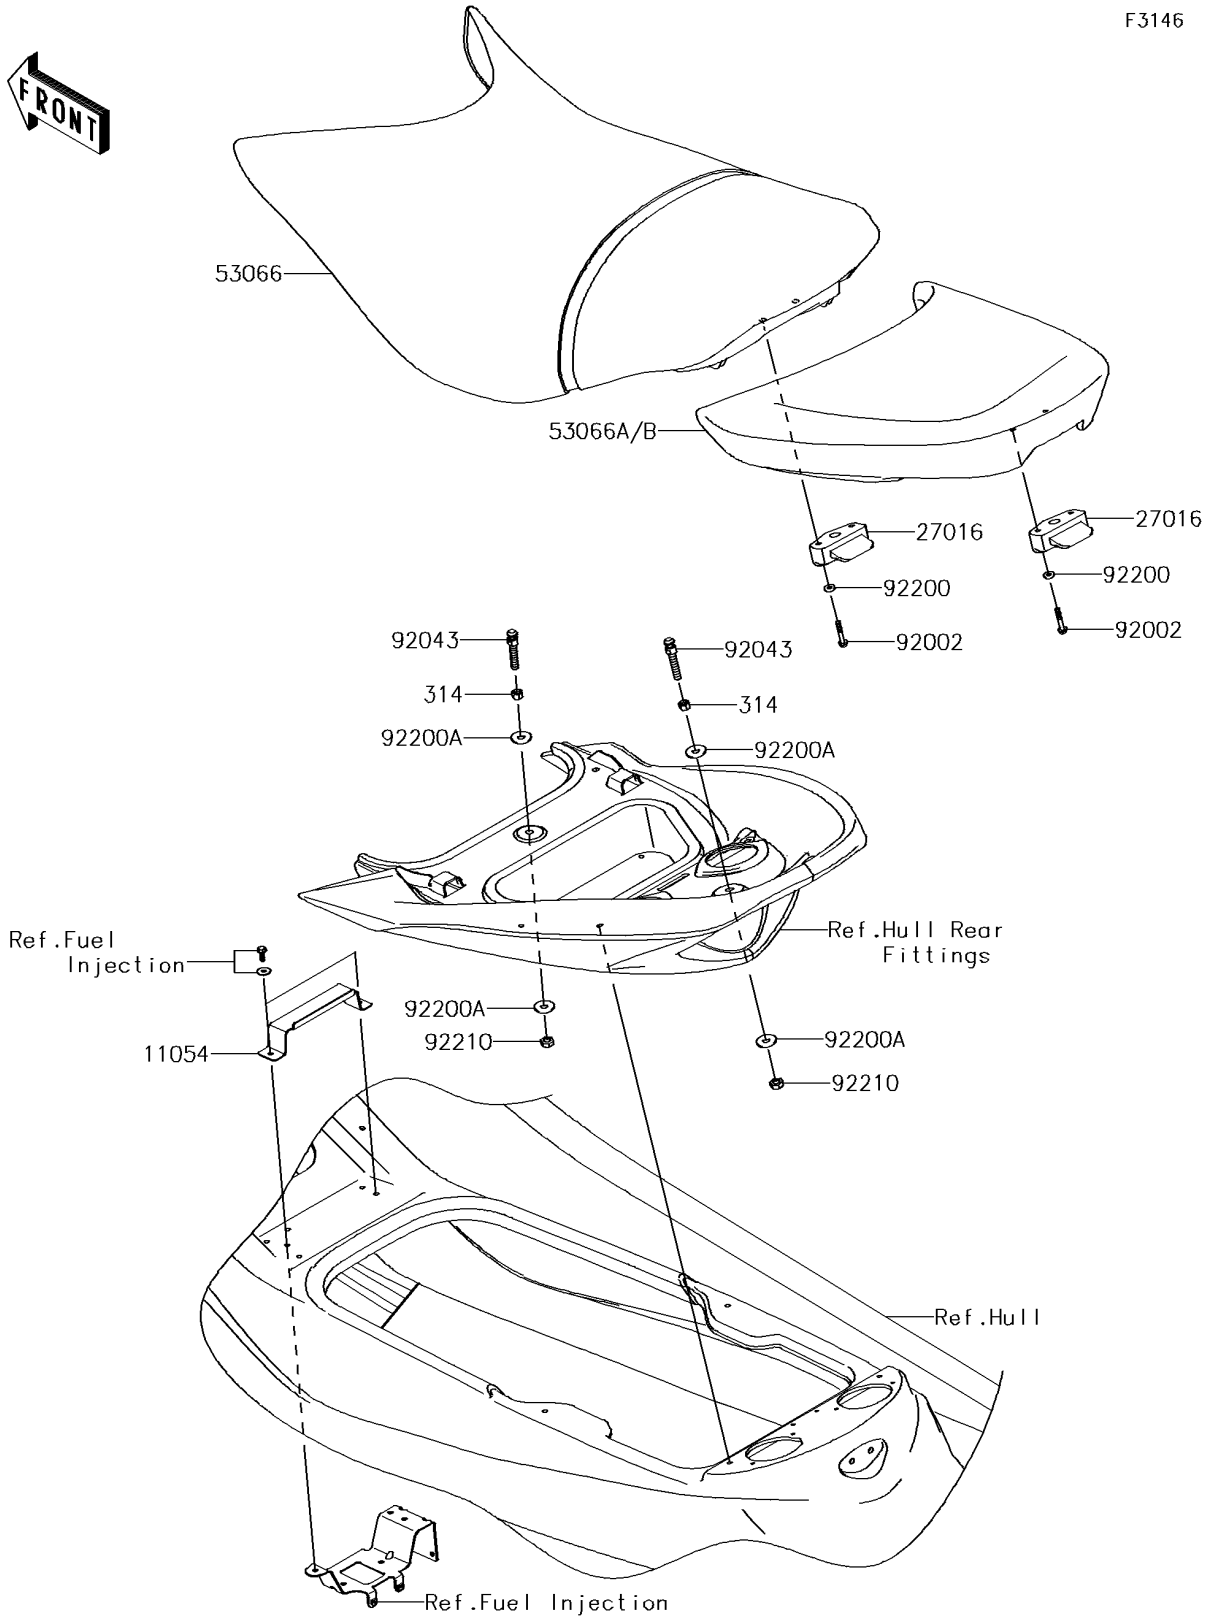

2014 JET SKI® ULTRA® 310X PARTS DIAGRAM

Seat

F3146

2014 JET SKI® ULTRA® 310X PARTS LIST

Seat

ITEM NAME	PART NUMBER	QUANTITY
BRACKET,FRONT SEAT (Ref # 11054)	11054-3702	1
LOCK-ASSY,SEAT,FR&RR (Ref # 27016)	27016-3758	2
NUT-HEX-FINE,10MM (Ref # 314)	314R1000	2
SEAT,FR,LEATHER BLK+BAND BLK (Ref # 53066)	53066-0378-12Y	1
SEAT-ASSY,RR,P.SILVER (Ref # 53066A)	53066-0386-12N	1
BOLT,6X40 (Ref # 92002)	92002-3716	4
PIN (Ref # 92043)	92043-3763	2
WASHER,6.5X16X2.0 (Ref # 92200)	92200-1543	4
WASHER (Ref # 92200A)	92200-3762	4
NUT,LOCK,10MM (Ref # 92210)	92210-3792	2