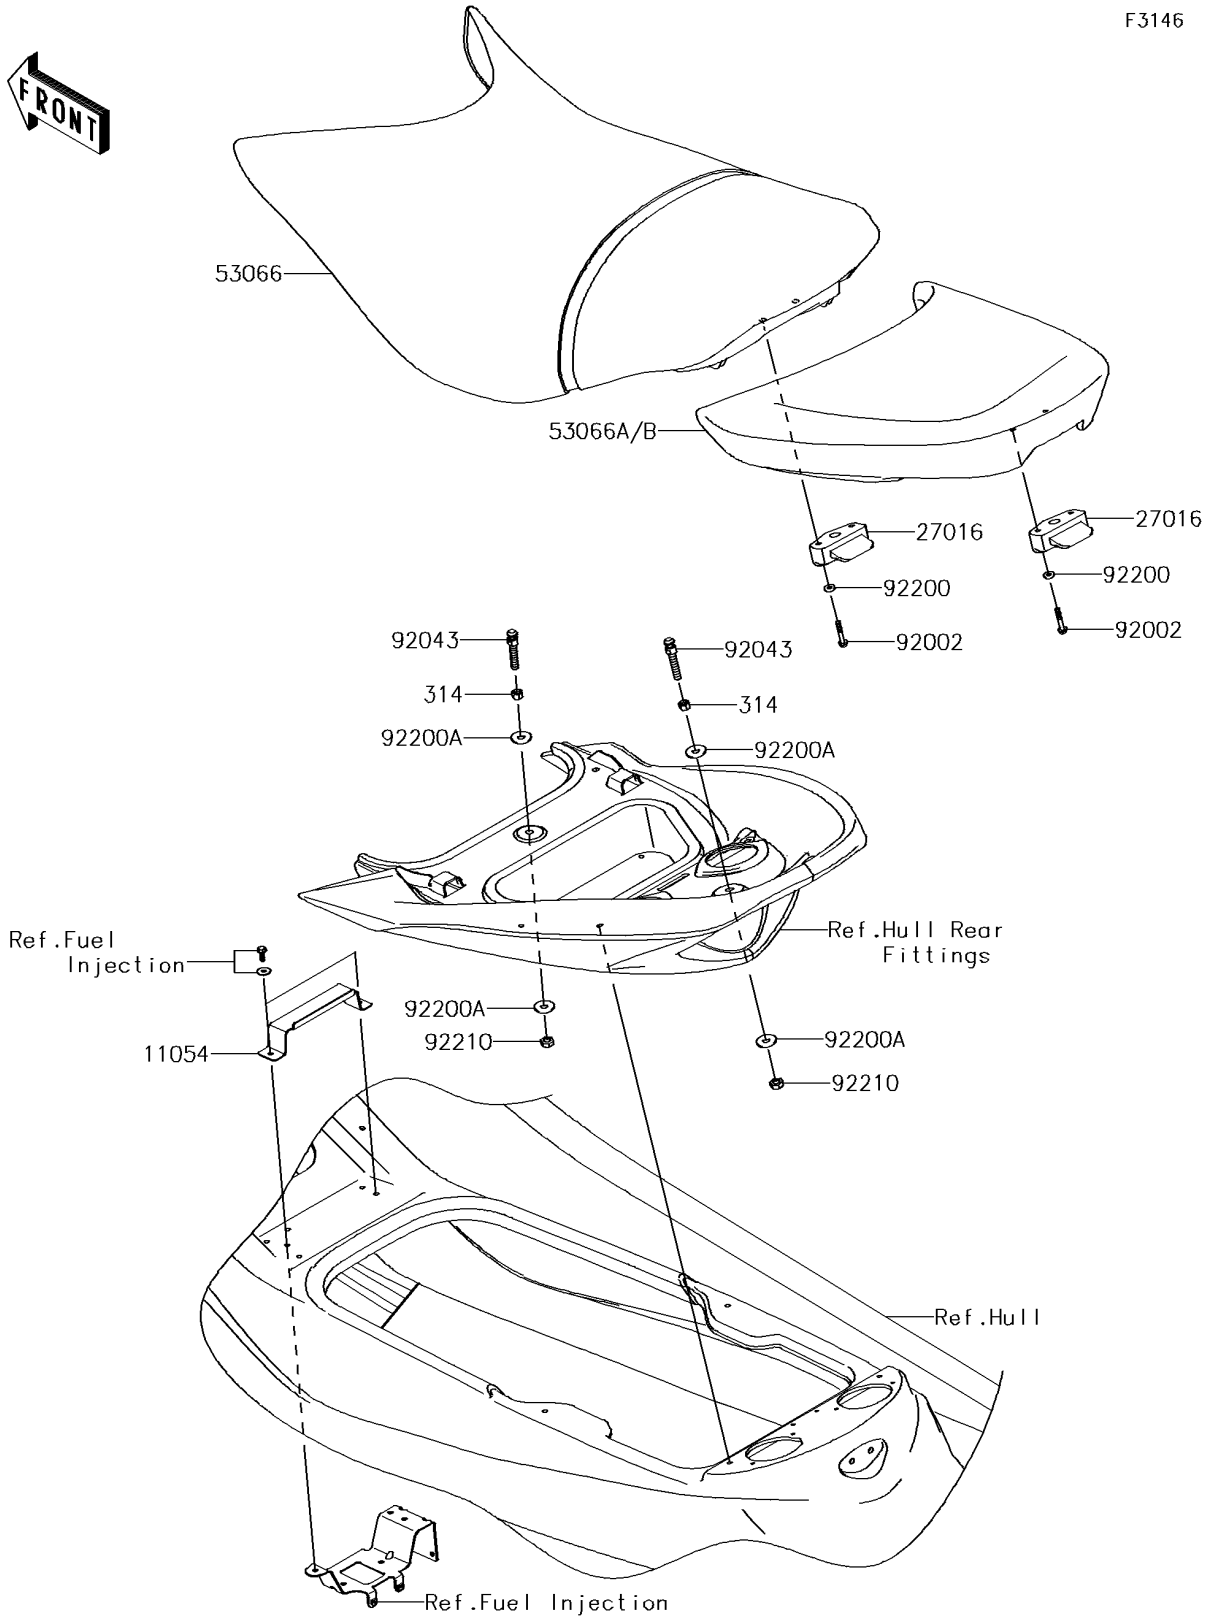

# 2016 JET SKI® ULTRA® 310X PARTS DIAGRAM

Seat

F3146

## 2016 JET SKI® ULTRA® 310X PARTS LIST

### Seat

ITEM NAME	PART NUMBER	QUANTITY
BRACKET,FRONT SEAT (Ref # 11054)	11054-3702	1
LOCK-ASSY,SEAT,FR&RR (Ref # 27016)	27016-3758	2
NUT-HEX-FINE,10MM (Ref # 314)	314R1000	2
SEAT,FR,LEATHER BLK+BAND BLK (Ref # 53066)	53066-0378-12Y	1
SEAT-ASSY,RR,P.SILVER (Ref # 53066A)	53066-0386-12N	1
BOLT,6X40 (Ref # 92002)	92002-3716	4
PIN (Ref # 92043)	92043-3763	2
WASHER,6.5X16X2.0 (Ref # 92200)	92200-1543	4
WASHER (Ref # 92200A)	92200-3762	4
NUT,LOCK,10MM (Ref # 92210)	92210-3792	2