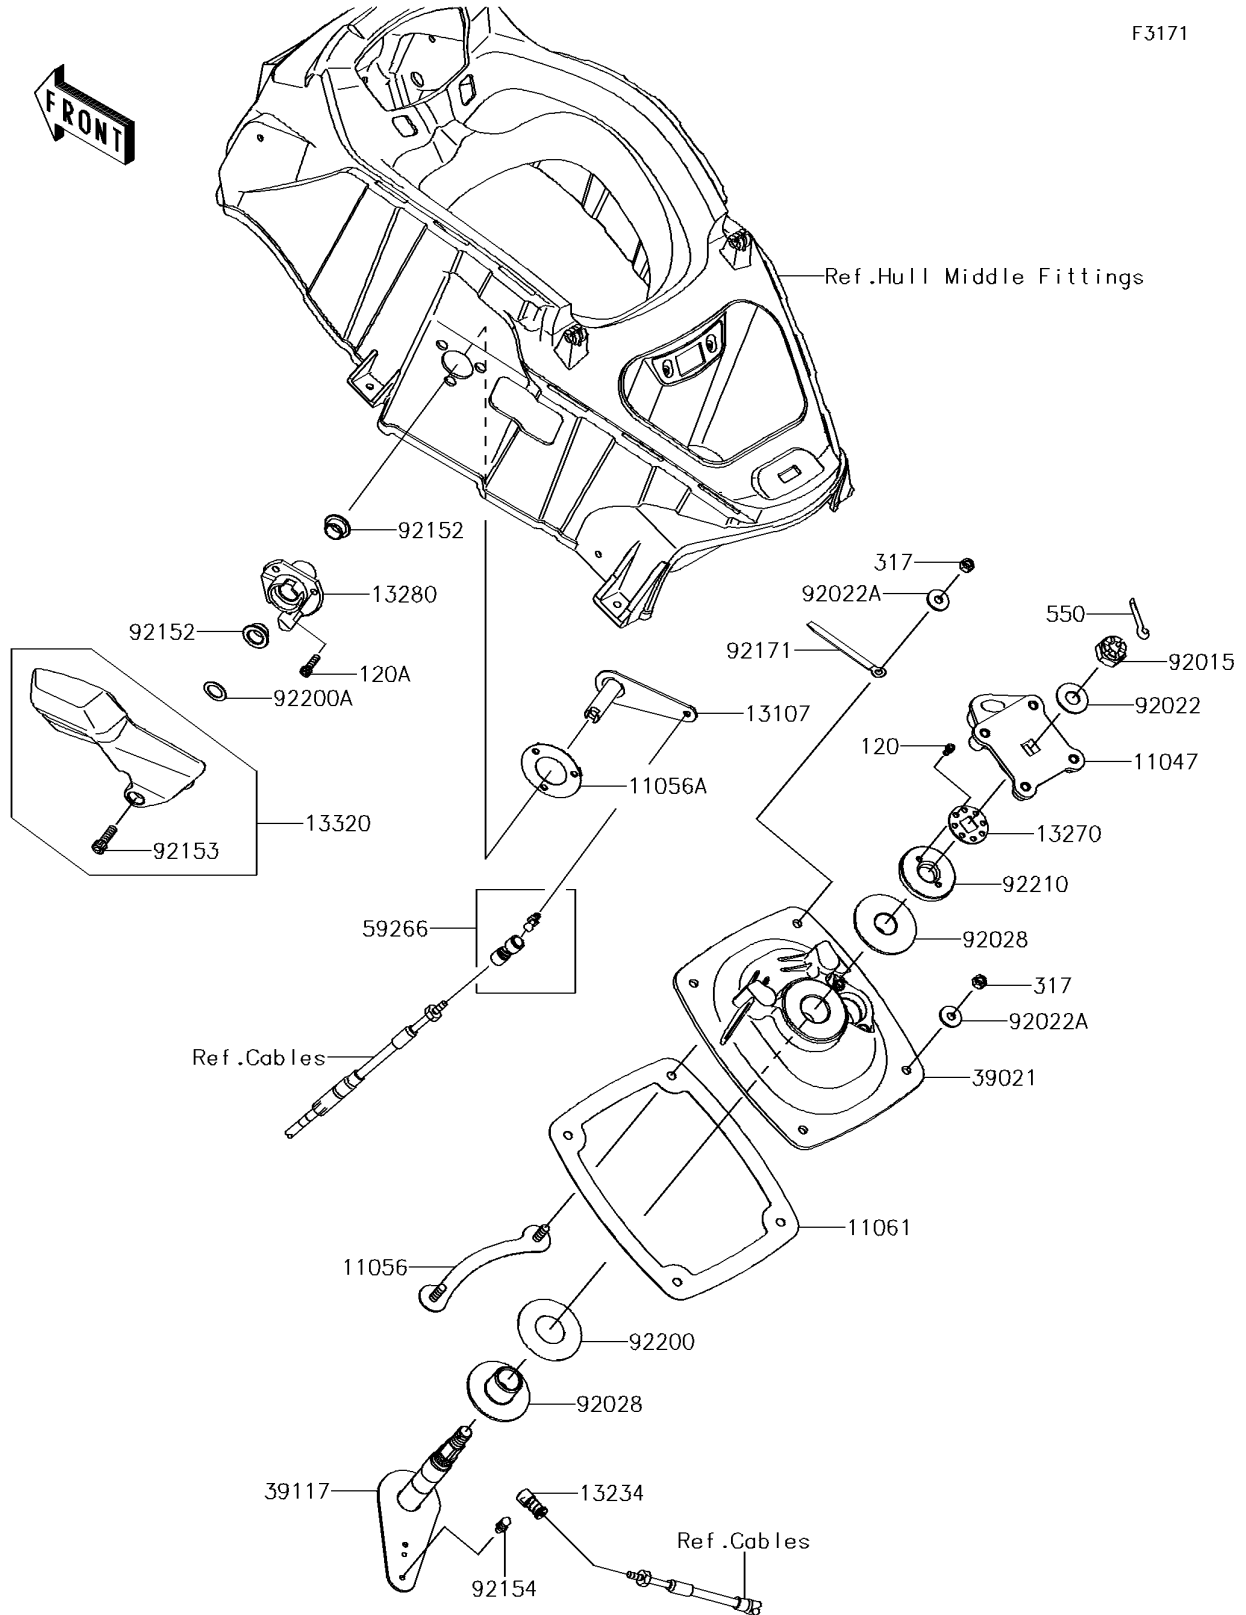

2018 JET SKI® ULTRA® 310X PARTS DIAGRAM

Handle Pole

F3171

2018 JET SKI® ULTRA® 310X PARTS LIST

Handle Pole

ITEM NAME	PART NUMBER	QUANTITY
BRACKET,HANDLE HOLDER (Ref # 11047)	11047-3759	1
BRACKET,HANDLE POLE BRACKET (Ref # 11056)	11056-3712	2
BRACKET (Ref # 11056A)	11056-3713	1
GASKET,HANDLE POLE BRACKET (Ref # 11061)	11061-3739	1
BOLT-SOCKET,5X10 (Ref # 120)	120R0510	2
BOLT-SOCKET,6X20 (Ref # 120A)	120R0620	3
SHAFT (Ref # 13107)	13107-3799	1
SHAFT-COMP (Ref # 13234)	13234-3713	1
PLATE,STEERING NUT (Ref # 13270)	13270-3808	1
HOLDER (Ref # 13280)	13280-0790	1
LEVER-ASSY,REVERSE (Ref # 13320)	13320-0027	1
NUT-HEX-SMALL,8MM (Ref # 317)	317R0800	4
BRACKET-HANDLE POLE (Ref # 39021)	39021-3716	1
SHAFT-STRG (Ref # 39117)	39117-3715	1
PIN-COTTER,3X35 (Ref # 550)	550S3035	1
JOINT-BALL (Ref # 59266)	59266-3710	1
NUT,CASTLE,14MM (Ref # 92015)	92015-3805	1
WASHER,15X34X2.0 (Ref # 92022)	92022-3738	1
WASHER,8.4X23X2.5 (Ref # 92022A)	92022-3744	4
BUSHING,STEERING (Ref # 92028)	92028-3748	2
COLLAR (Ref # 92152)	92152-3748	2
BOLT,SOCKET,8X25 (Ref # 92153)	92153-3739	1
BOLT,BALL,6MM (Ref # 92154)	92154-3710	1
CLAMP,L=150 (Ref # 92171)	92171-3717	1
WASHER,32.5X70X2 (Ref # 92200)	92200-3718	1
WASHER,16.5X25X1 (Ref # 92200A)	92200-3800	1
NUT,STEERING SHAFT,22MM (Ref # 92210)	92210-3800	1