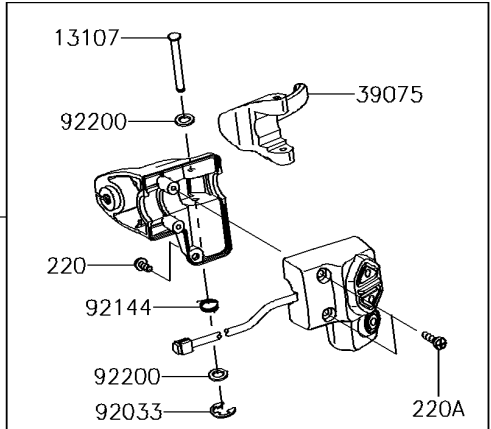

# 2014 JET SKI® ULTRA® 310X PARTS DIAGRAM

Handlebar

F3172

### Handlebar

ITEM NAME	PART NUMBER	QUANTITY
BRACKET,HANDLE PAD (Ref # 11054)	11054-3710	1
SHAFT (Ref # 13107)	13107-3766	1
SHAFT (Ref # 13107A)	13107-3795	1
SHAFT,HANDLE HOLDER PIVOT (Ref # 13107B)	13107-3803	1
LEVER (Ref # 13168)	13168-3754	1
BOLT-WSP-SMALL,8X50 (Ref # 155)	155R0850	4
SCREW-PAN-CROS,5X14 (Ref # 220)	220R0514	1
SCREW-PAN-CROS,5X25 (Ref # 220A)	220R0525	2
SCREW-PAN-CROS,5X30 (Ref # 220B)	220R0530	3
SWITCH-ASSY,STOP&START (Ref # 27045)	27045-3767	1
HANDLE-COMP,F.BLACK (Ref # 39058A)	39058-3746-6Z	1
LEVER-ASSY-THROTTLE (Ref # 39074)	39074-3729	1
LEVER-THROTTLE (Ref # 39075)	39075-3715	1
PAD-HANDLE,F.BLACK (Ref # 39087)	39087-0007-6Z	1
PAD-HANDLE,F.BLACK (Ref # 39087A)	39087-3735-6Z	1
PAD (Ref # 39156)	39156-1752	1
HOLDER-HANDLE,LWR (Ref # 46012)	46012-3730	1
HOLDER-HANDLE,UPP (Ref # 46012A)	46012-3733	1
ROD,HANDLE POSITION (Ref # 46102)	46102-3733	1
PIN-COTTER,3X35 (Ref # 550)	550S3035	1
BOLT,6X12 (Ref # 92002)	92002-3763	2
BOLT,8X25 (Ref # 92002A)	92002-3774	4
SCREW,6X20 (Ref # 92009)	92009-3781	4
NUT,CASTLE,14MM (Ref # 92015)	92015-3805	1
WASHER,15X34X2.0 (Ref # 92022)	92022-3738	1
BUSHING (Ref # 92028)	92028-3743	2
RING-SNAP (Ref # 92033)	92033-3723	1
CLAMP,HANDLEBAR (Ref # 92037)	92037-503	2
RIVET (Ref # 92039)	92039-3787	4

### Handlebar

ITEM NAME	PART NUMBER	QUANTITY
RIVET (Ref # 92039A)	92039-3788	2
BAND,L=188.85 (Ref # 92072)	92072-0105	2
BAND,TETHER SWITCH (Ref # 92072A)	92072-3809	1
SPRING (Ref # 92144)	92144-3749	1
SPRING (Ref # 92145)	92145-3723	2
TUBE,22X24X200 (Ref # 92191)	92191-3792	1
WASHER (Ref # 92200)	92200-3738	2
WASHER,21X34X2 (Ref # 92200A)	92200-3802	1