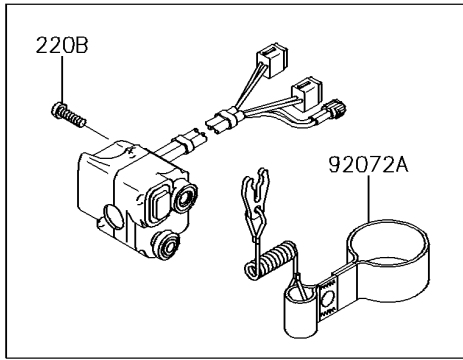

# 2014 JET SKI® ULTRA® 310X PARTS DIAGRAM

Handlebar

F3172

### Handlebar

ITEM NAME	PART NUMBER	QUANTITY
BRACKET,HANDLE PAD (Ref # 11054)	11054-3710	1
SHAFT (Ref # 13107)	13107-3766	1
SHAFT (Ref # 13107A)	13107-3795	1
SHAFT,HANDLE HOLDER PIVOT (Ref # 13107B)	13107-3803	1
LEVER (Ref # 13168)	13168-3754	1
BOLT-WSP-SMALL,8X50 (Ref # 155)	155R0850	4
SCREW-PAN-CROS,5X14 (Ref # 220)	220R0514	1
SCREW-PAN-CROS,5X25 (Ref # 220A)	220R0525	2
SCREW-PAN-CROS,5X30 (Ref # 220B)	220R0530	3
SWITCH-ASSY,STOP&START (Ref # 27045)	27045-3767	1
HANDLE-COMP,F.BLACK (Ref # 39058A)	39058-3746-6Z	1
LEVER-ASSY-THROTTLE (Ref # 39074)	39074-3729	1
LEVER-THROTTLE (Ref # 39075)	39075-3715	1
PAD-HANDLE,F.BLACK (Ref # 39087)	39087-0007-6Z	1
PAD-HANDLE,F.BLACK (Ref # 39087A)	39087-3735-6Z	1
PAD (Ref # 39156)	39156-1752	1
HOLDER-HANDLE,LWR (Ref # 46012)	46012-3730	1
HOLDER-HANDLE,UPP (Ref # 46012A)	46012-3733	1
ROD,HANDLE POSITION (Ref # 46102)	46102-3733	1
PIN-COTTER,3X35 (Ref # 550)	550S3035	1
BOLT,6X12 (Ref # 92002)	92002-3763	2
BOLT,8X25 (Ref # 92002A)	92002-3774	4
SCREW,6X20 (Ref # 92009)	92009-3781	4
NUT,CASTLE,14MM (Ref # 92015)	92015-3805	1
WASHER,15X34X2.0 (Ref # 92022)	92022-3738	1
BUSHING (Ref # 92028)	92028-3743	2
RING-SNAP (Ref # 92033)	92033-3723	1
CLAMP,HANDLEBAR (Ref # 92037)	92037-503	2
RIVET (Ref # 92039)	92039-3787	4

### Handlebar

ITEM NAME	PART NUMBER	QUANTITY
RIVET (Ref # 92039A)	92039-3788	2
BAND,L=188.85 (Ref # 92072)	92072-0105	2
BAND,TETHER SWITCH (Ref # 92072A)	92072-3809	1
SPRING (Ref # 92144)	92144-3749	1
SPRING (Ref # 92145)	92145-3723	2
TUBE,22X24X200 (Ref # 92191)	92191-3792	1
WASHER (Ref # 92200)	92200-3738	2
WASHER,21X34X2 (Ref # 92200A)	92200-3802	1