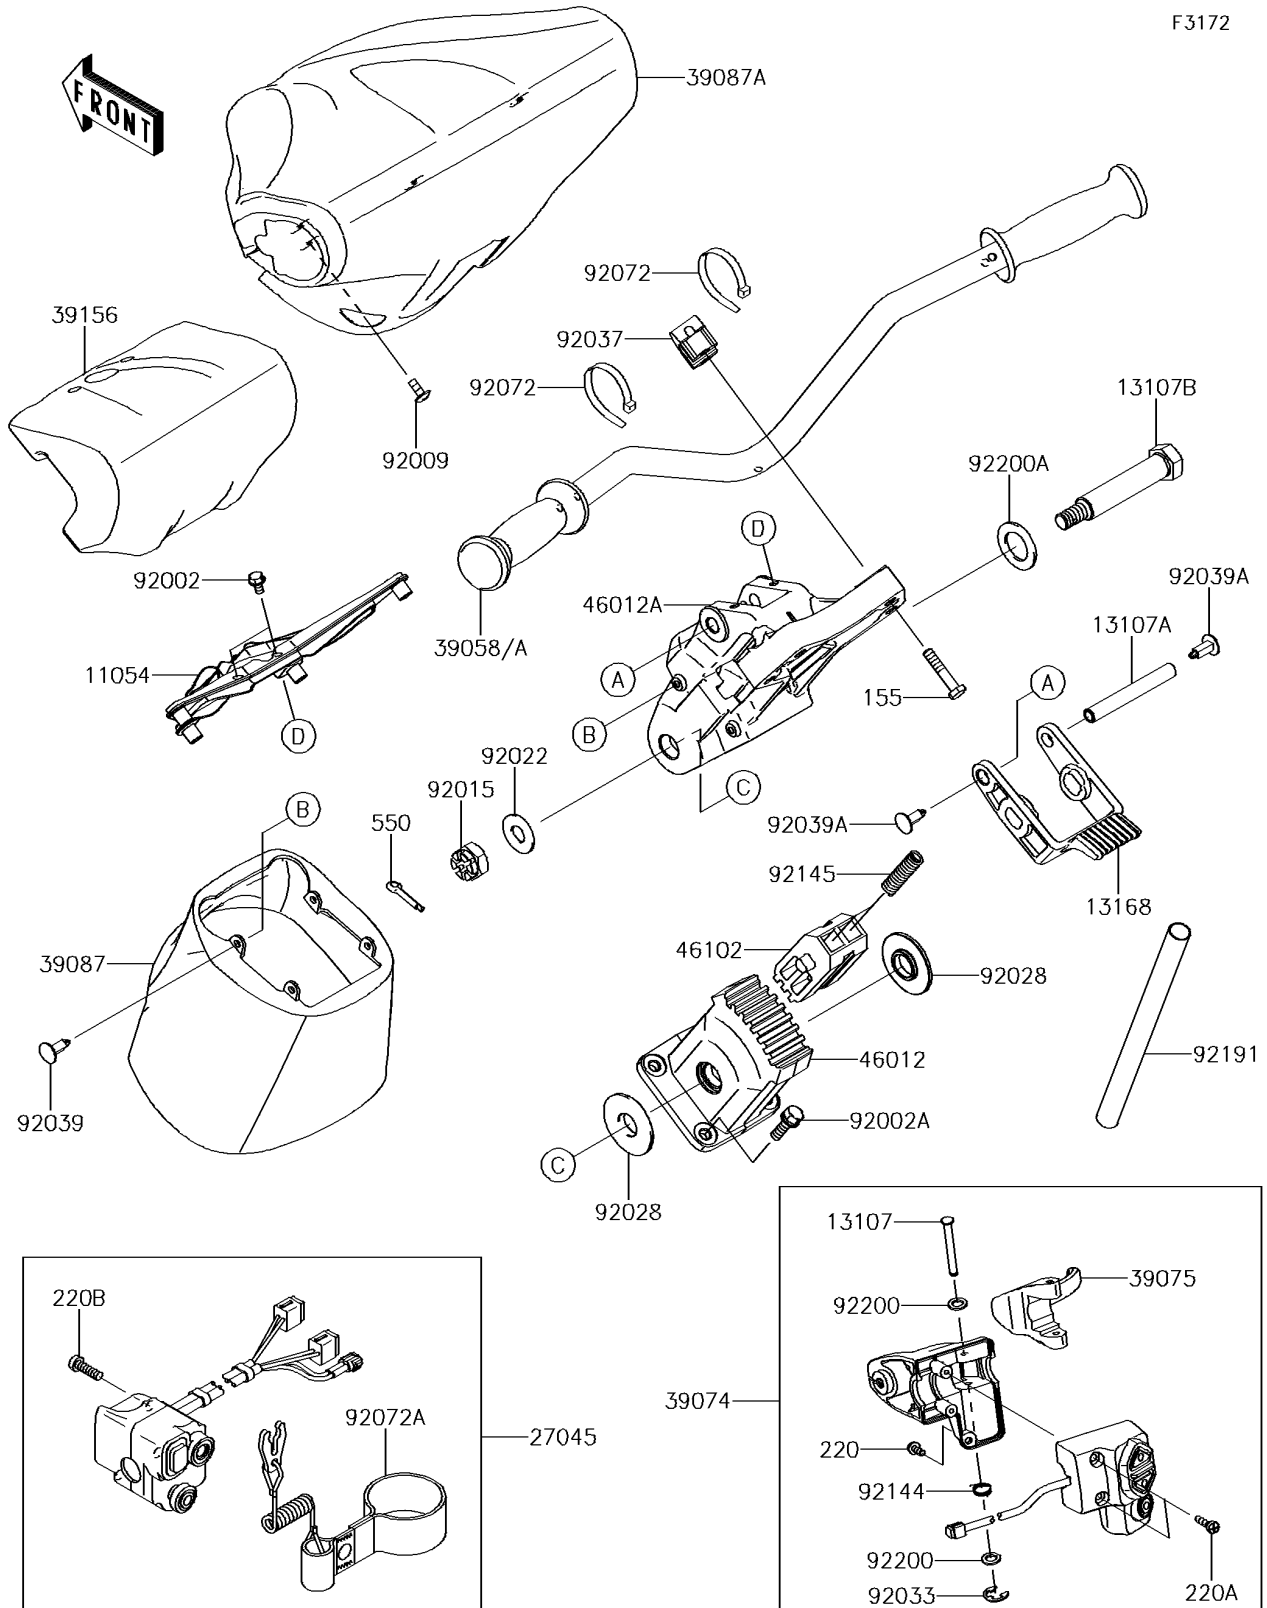

2016 JET SKI® ULTRA® 310X PARTS DIAGRAM

Handlebar

F3172

2016 JET SKI® ULTRA® 310X PARTS LIST

Handlebar

ITEM NAME	PART NUMBER	QUANTITY
BRACKET,HANDLE PAD (Ref # 11054)	11054-3710	1
SHAFT (Ref # 13107)	13107-3766	1
SHAFT (Ref # 13107A)	13107-3795	1
SHAFT,HANDLE HOLDER PIVOT (Ref # 13107B)	13107-3803	1
LEVER (Ref # 13168)	13168-3754	1
BOLT-WSP-SMALL,8X50 (Ref # 155)	155R0850	4
SCREW-PAN-CROS,5X14 (Ref # 220)	220R0514	1
SCREW-PAN-CROS,5X25 (Ref # 220A)	220R0525	2
SCREW-PAN-CROS,5X30 (Ref # 220B)	220R0530	3
SWITCH-ASSY,STOP&START (Ref # 27045)	27045-3767	1
HANDLE-COMP,F.BLACK (Ref # 39058)	39058-0022-6Z	1
LEVER-ASSY-THROTTLE (Ref # 39074)	39074-3729	1
LEVER-THROTTLE (Ref # 39075)	39075-3715	1
PAD-HANDLE,F.BLACK (Ref # 39087)	39087-0007-6Z	1
PAD-HANDLE,F.BLACK (Ref # 39087A)	39087-3735-6Z	1
PAD (Ref # 39156)	39156-1752	1
HOLDER-HANDLE,LWR (Ref # 46012)	46012-3730	1
HOLDER-HANDLE,UPP (Ref # 46012A)	46012-3733	1
ROD,HANDLE POSITION (Ref # 46102)	46102-3733	1
PIN-COTTER,3X35 (Ref # 550)	550S3035	1
BOLT,6X12 (Ref # 92002)	92002-3763	2
BOLT,8X25 (Ref # 92002A)	92002-3774	4
SCREW,6X20 (Ref # 92009)	92009-3781	4
NUT,CASTLE,14MM (Ref # 92015)	92015-3805	1
WASHER,15X34X2.0 (Ref # 92022)	92022-3738	1
BUSHING (Ref # 92028)	92028-3743	2
RING-SNAP (Ref # 92033)	92033-3723	1
CLAMP,HANDLEBAR (Ref # 92037)	92037-503	2
RIVET (Ref # 92039)	92039-3787	4

2016 JET SKI® ULTRA® 310X PARTS LIST

Handlebar

ITEM NAME	PART NUMBER	QUANTITY
RIVET (Ref # 92039A)	92039-3788	2
BAND,L=188.85 (Ref # 92072)	92072-0105	2
BAND,TETHER SWITCH (Ref # 92072A)	92072-3809	1
SPRING (Ref # 92144)	92144-3749	1
SPRING (Ref # 92145)	92145-3723	2
TUBE,22X24X200 (Ref # 92191)	92191-3792	1
WASHER (Ref # 92200)	92200-3738	2
WASHER,21X34X2 (Ref # 92200A)	92200-3802	1