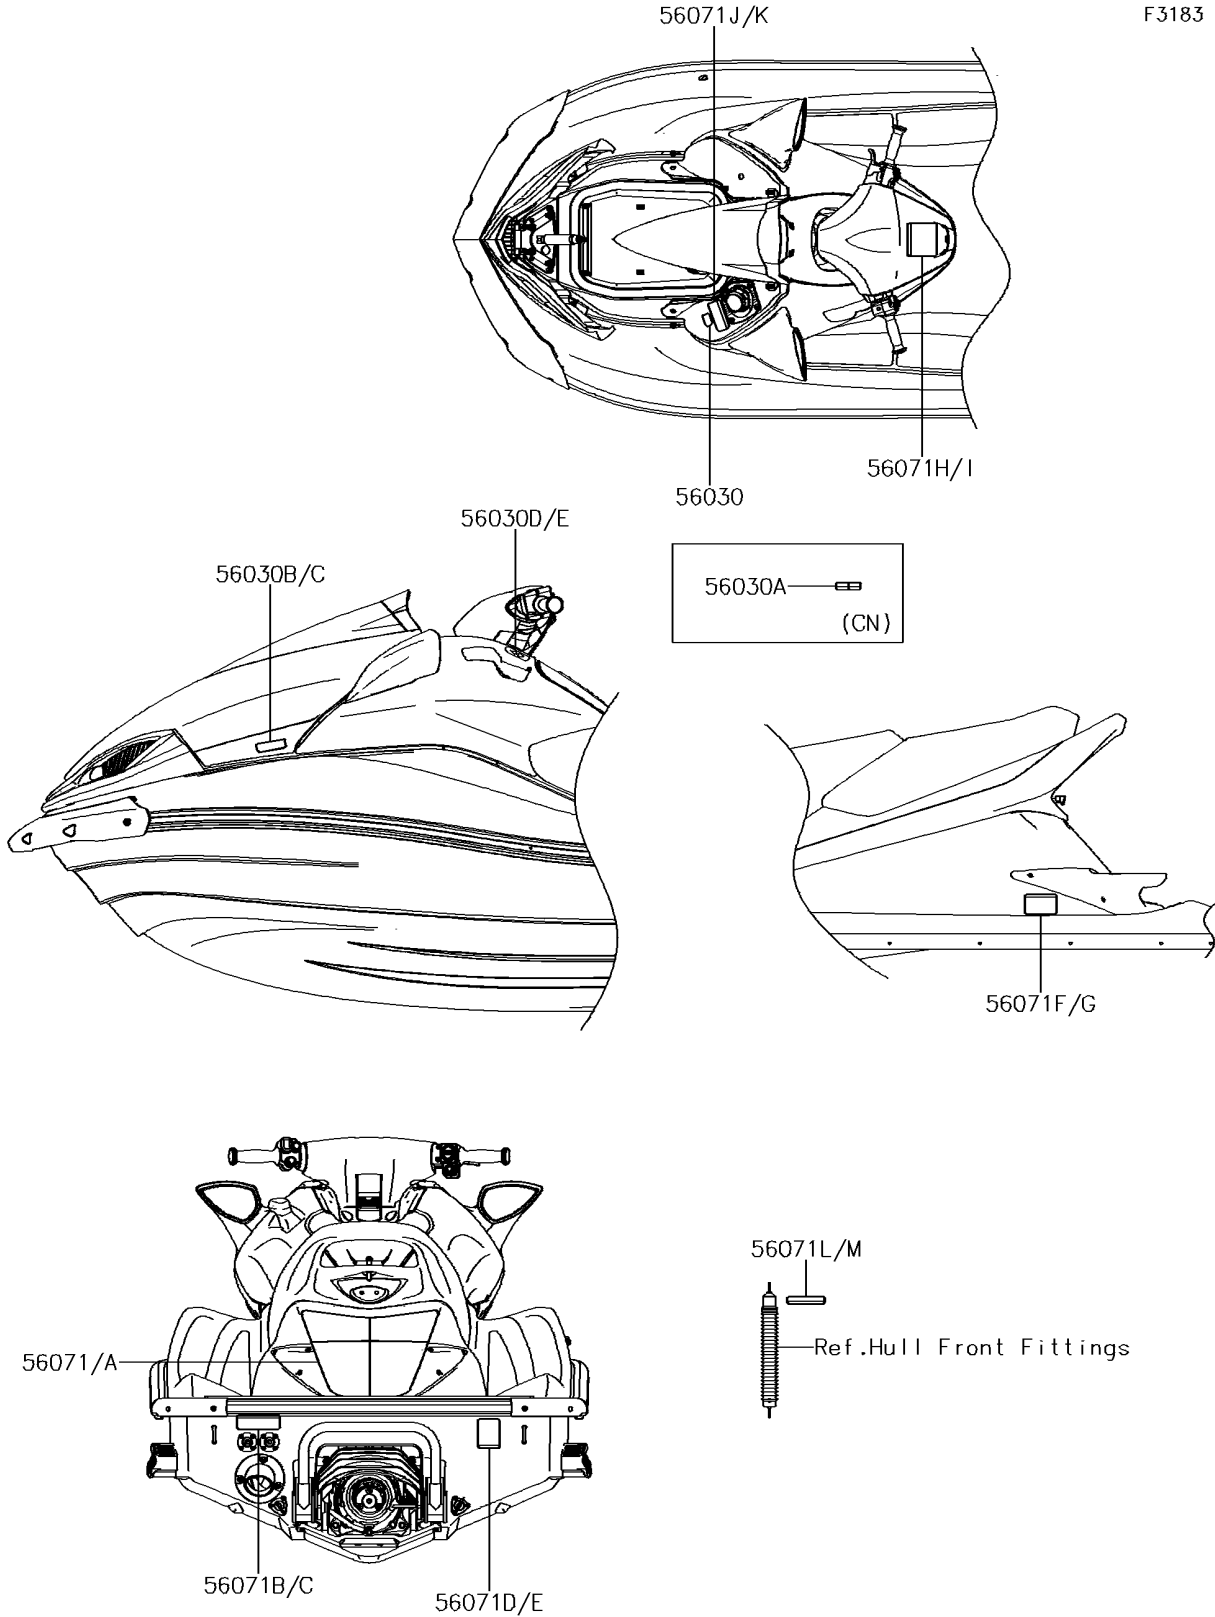

2016 JET SKI® ULTRA® 310X PARTS DIAGRAM

Labels

F3183

2016 JET SKI® ULTRA® 310X PARTS LIST

Labels

ITEM NAME	PART NUMBER	QUANTITY
LABEL,GASOLINE (Ref # 56030A)	56030-0358	1
LABEL,FIRE EXTINGUISHER (Ref # 56030B)	56030-3755	1
LABEL,FIRE EXTINGUISHER (Ref # 56030C)	56030-3757	1
LABEL,REVERSE (Ref # 56030D)	56030-3815	1
LABEL,REVERSE (Ref # 56030E)	56030-3816	1
LABEL-WARNING,IMPORTANT SAFETY (Ref # 56071)	56071-0385	1
LABEL-WARNING,IMPORTANT SAFETY (Ref # 56071A)	56071-0386	1
LABEL-WARNING,FLUSHING (Ref # 56071B)	56071-0392	1
LABEL-WARNING,FLUSHING (Ref # 56071C)	56071-0393	1
LABEL-WARNING,RIGHTING (Ref # 56071D)	56071-0398	1
LABEL-WARNING,RIGHTING (Ref # 56071E)	56071-0399	1
LABEL-WARNING,GRAB,HANDLE,STEP (Ref # 56071F)	56071-0402	1
LABEL-WARNING,GRAB,HANDLE,STEP (Ref # 56071G)	56071-0403	1
LABEL-WARNING,READ AND FOLLOW (Ref # 56071H)	56071-0406	1
LABEL-WARNING,READ AND FOLLOW (Ref # 56071I)	56071-0407	1
LABEL-WARNING,FUEL SUPPLY (Ref # 56071J)	56071-0424	1
LABEL-WARNING,FUEL SUPPLY (Ref # 56071K)	56071-0425	1
LABEL-WARNING,DAMPER (Ref # 56071L)	56071-0568	1
LABEL-WARNING,DAMPER (Ref # 56071M)	56071-3737	1