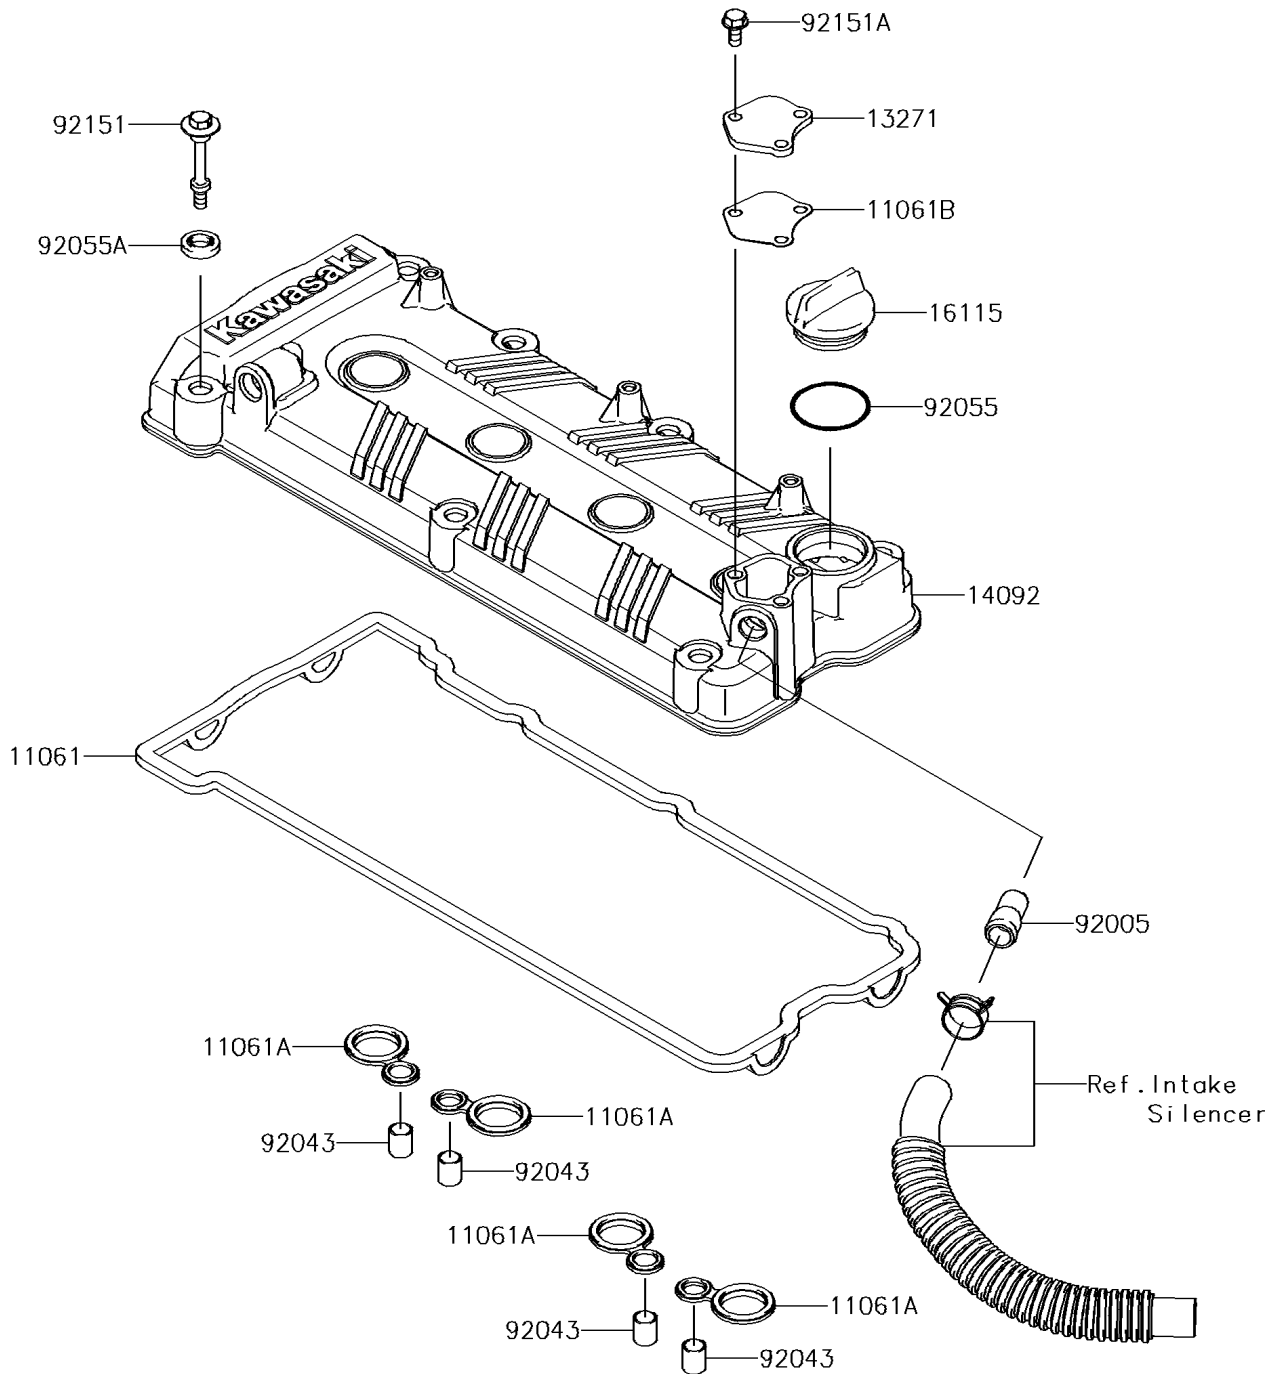

2015 JET SKI® ULTRA® 310LX PARTS DIAGRAM

Cylinder Head Cover

E1112

2015 JET SKI® ULTRA® 310LX PARTS LIST

Cylinder Head Cover

ITEM NAME	PART NUMBER	QUANTITY
GASKET,HEAD COVER (Ref # 11061)	11061-0090	1
GASKET,SPARK PLUG HOLE (Ref # 11061A)	11061-0105	4
GASKET,PLATE (Ref # 11061B)	11061-0814	1
PLATE (Ref # 13271)	13271-3898	1
COVER,HEAD (Ref # 14092)	14092-0836	1
CAP-OIL FILLER (Ref # 16115)	16115-1064	1
FITTING (Ref # 92005)	92005-3741	1
PIN,10.1X12X14 (Ref # 92043)	92043-4009	4
RING-O,38X1.9 (Ref # 92055)	92055-1295	1
RING-O,HEAD COVER BOLT (Ref # 92055A)	92055-1352	7
BOLT,HEAD COVER (Ref # 92151)	92151-1221	7
BOLT,6X14 (Ref # 92151A)	92151-3788	3