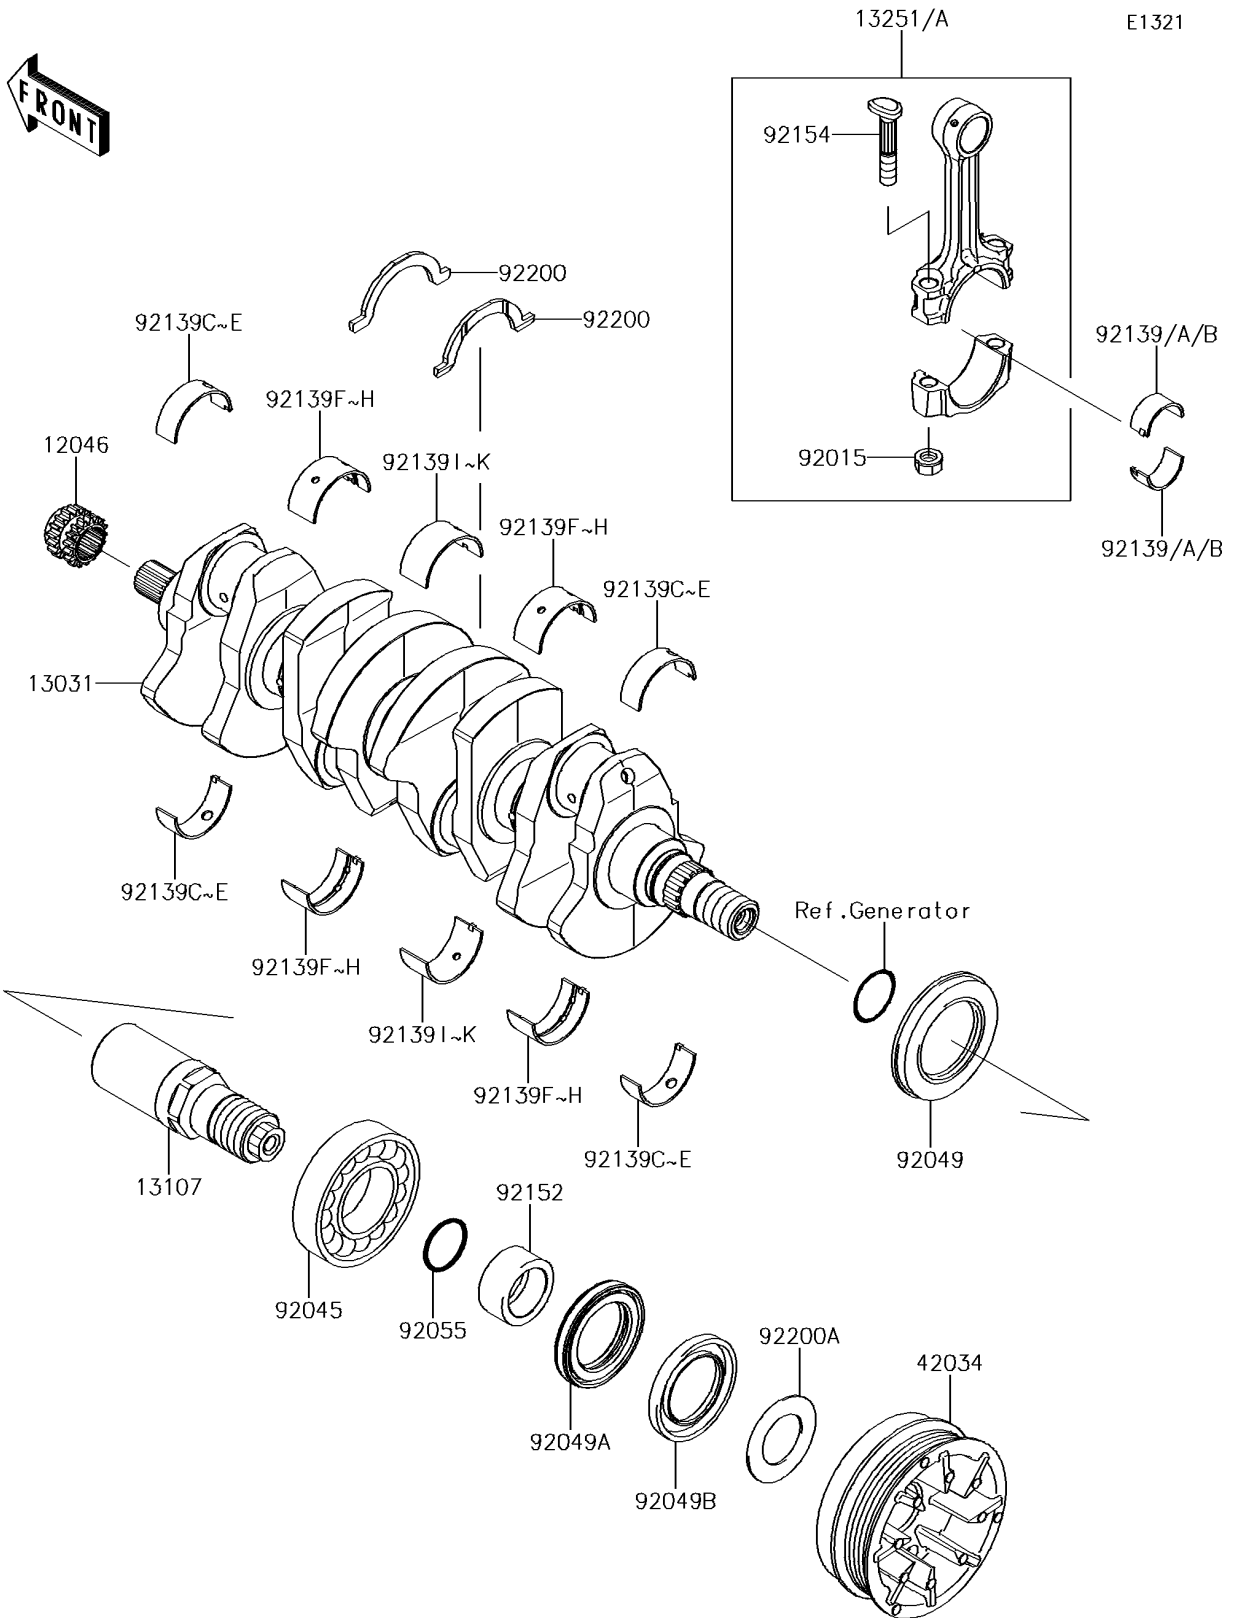

2015 JET SKI® ULTRA® 310LX PARTS DIAGRAM

Crankshaft

2015 JET SKI® ULTRA® 310LX PARTS LIST

Crankshaft

ITEM NAME	PART NUMBER	QUANTITY
SPROCKET,17T (Ref # 12046)	12046-3711	1
CRANKSHAFT-COMP (Ref # 13031)	13031-3743	1
SHAFT (Ref # 13107)	13107-3810	1
ROD-ASSY-CONNECTING,I (Ref # 13251)	13251-3703-II	4
ROD-ASSY-CONNECTING,J (Ref # 13251A)	13251-3703-JJ	4
COUPLING (Ref # 42034)	42034-3723	1
NUT,CONNECTING ROD (Ref # 92015)	92015-1559	8
BEARING-BALL,6208ZZ AS2S (Ref # 92045)	92045-3739	1
SEAL-OIL,SD347626LHS (Ref # 92049)	92049-3736	1
SEAL-OIL,FPJ740628.5ZS (Ref # 92049A)	92049-3737	1
SEAL-OIL,S40626NS (Ref # 92049B)	92049-3738	1
RING-O,27.7X2.4 (Ref # 92055)	92055-091	1
BUSHING,CONNECTING ROD,GREEN (Ref # 92139)	92139-0722	8
BUSHING,CONNECTING ROD,YELLOW (Ref # 92139A)	92139-0723	AR
BUSHING,CONNECTING ROD,PINK (Ref # 92139B)	92139-0724	AR
BUSHING,CRANKSHAFT,#1,GREEN (Ref # 92139C)	92139-0725	4
BUSHING,CRANKSHAFT,#1,YEL (Ref # 92139D)	92139-0726	AR
BUSHING,CRANKSHAFT,#1,PINK (Ref # 92139E)	92139-0727	AR
BUSHING,CRANKSHAFT,#2,GREEN (Ref # 92139F)	92139-0728	4
BUSHING,CRANKSHAFT,#2,YEL (Ref # 92139G)	92139-0729	AR
BUSHING,CRANKSHAFT,#2,PINK (Ref # 92139H)	92139-0730	AR
BUSHING,CRANKSHAFT,#3,GREEN (Ref # 92139I)	92139-0731	2
BUSHING,CRANKSHAFT,#3,YELLOW (Ref # 92139J)	92139-0732	AR
BUSHING,CRANKSHAFT,#3,PINK (Ref # 92139K)	92139-0733	AR
COLLAR,30X40X18 (Ref # 92152)	92152-3759	1
BOLT,CONNECTING ROD,9MM (Ref # 92154)	92154-3720	8
WASHER (Ref # 92200)	92200-3789	2
WASHER,30.5X52X1.5 (Ref # 92200A)	92200-3808	1