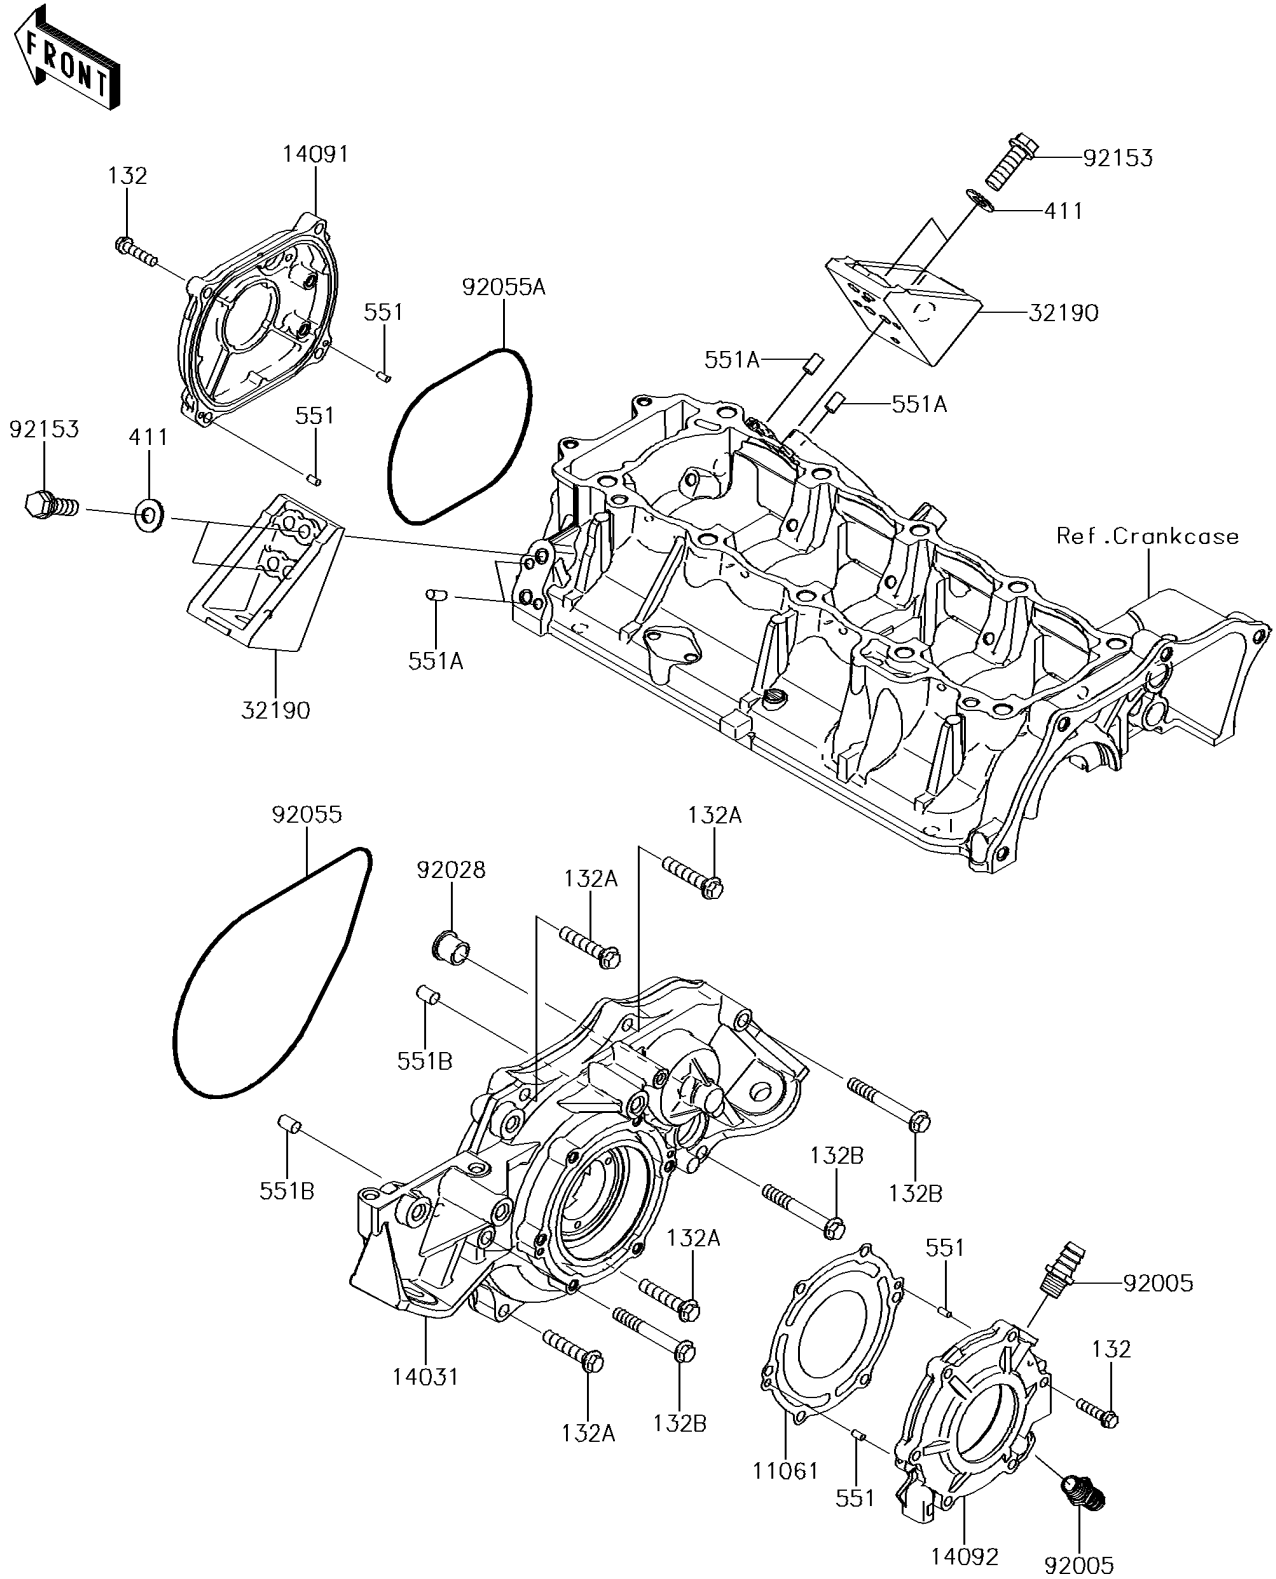

2017 JET SKI® ULTRA® 310LX PARTS DIAGRAM

Engine Cover(s)

E1431

2017 JET SKI® ULTRA® 310LX PARTS LIST

Engine Cover(s)

ITEM NAME	PART NUMBER	QUANTITY
GASKET,OUTPUT COVER (Ref # 11061)	11061-0812	1
BOLT-FLANGED-SMALL,6X25 (Ref # 132)	132BD0625	10
BOLT-FLANGED-SMALL,8X40 (Ref # 132A)	132BD0840	4
BOLT-FLANGED-SMALL,8X60 (Ref # 132B)	132BD0860	3
COVER-GENERATOR (Ref # 14031)	14031-3738	1
COVER,PULS (Ref # 14091)	14091-3763	1
COVER,OUTPUT (Ref # 14092)	14092-1048	1
BRACKET-ENGINE (Ref # 32190)	32190-3703	2
WASHER-PLAIN,8MM (Ref # 411)	411S0800	4
PIN-DOWEL (Ref # 551)	551R0408	4
PIN-DOWEL (Ref # 551A)	551R0612	4
PIN-DOWEL (Ref # 551B)	551R0812	2
FITTING (Ref # 92005)	92005-3714	2
BUSHING (Ref # 92028)	92028-3718	1
RING-O,196X3 (Ref # 92055)	92055-3761	1
RING-O,120X3 (Ref # 92055A)	92055-3762	1
BOLT,FLANGED,8X30 (Ref # 92153)	92153-3722	4