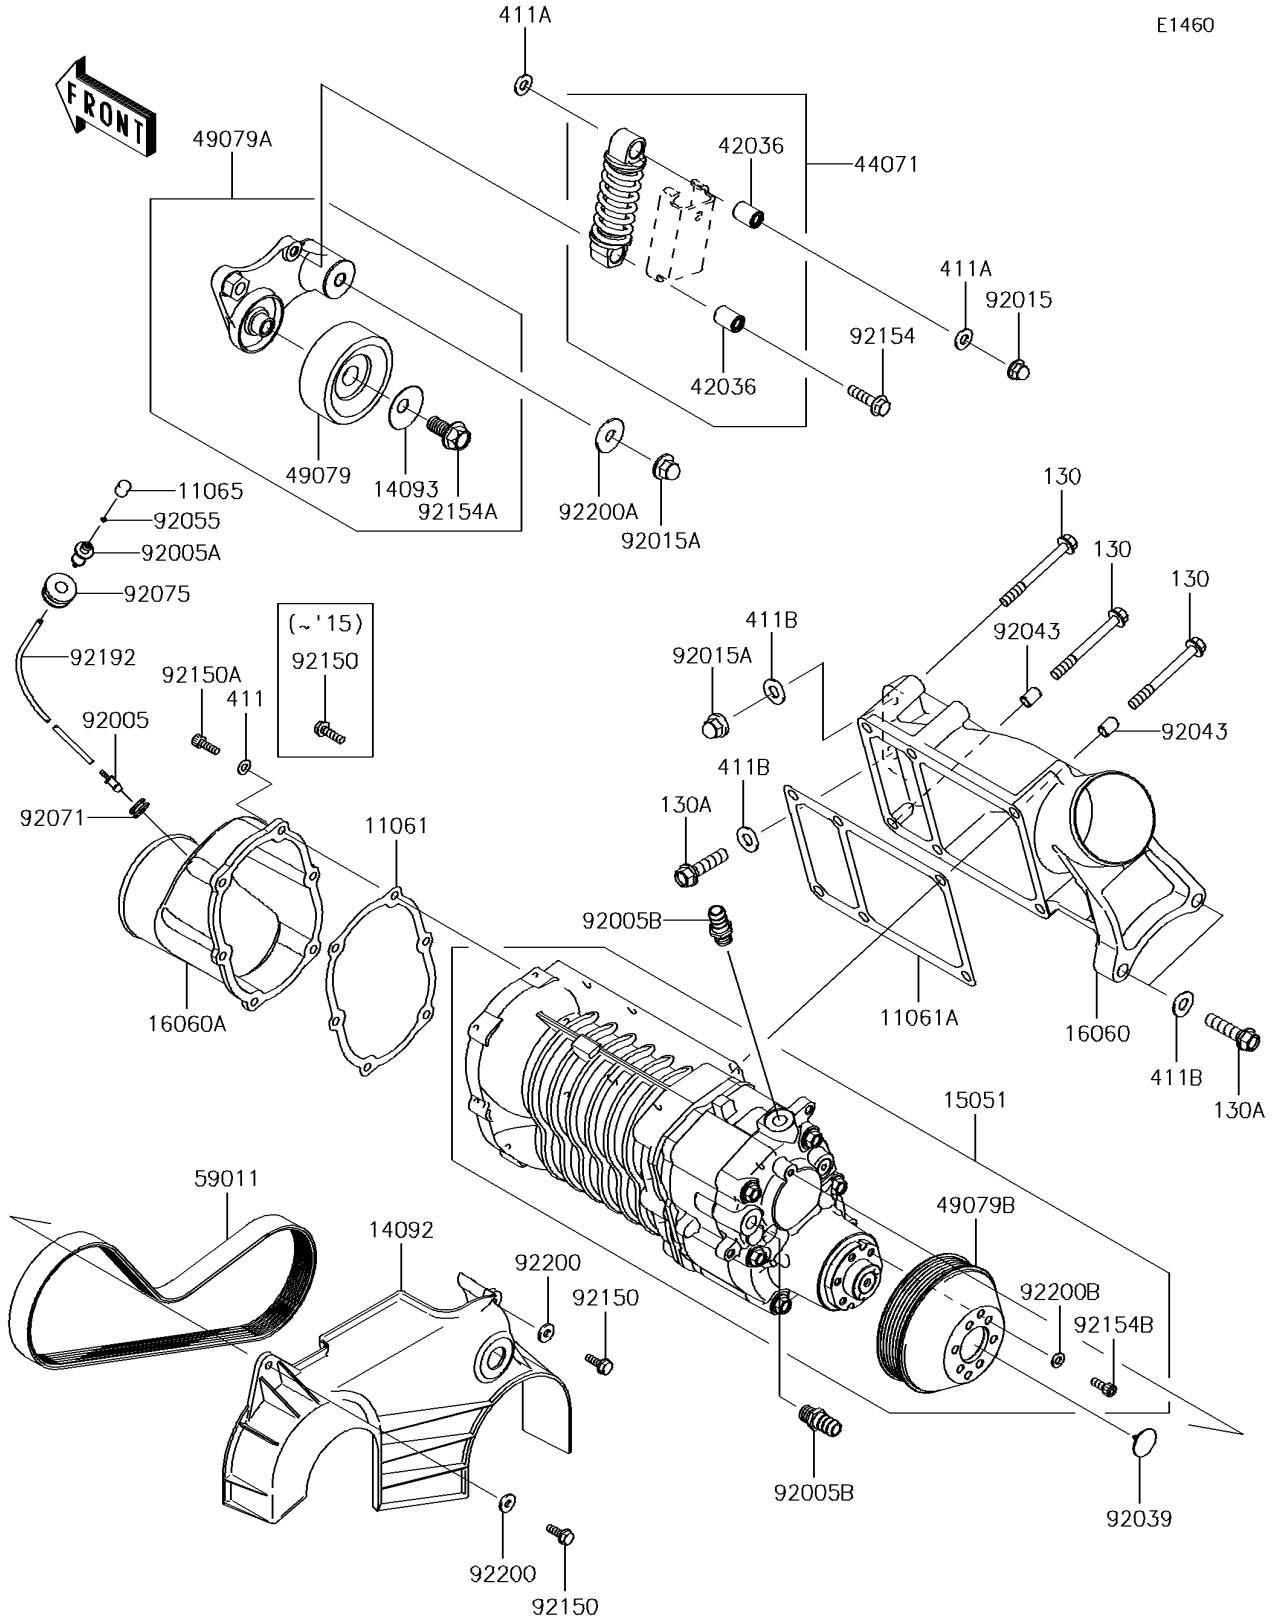

# 2015 JET SKI® ULTRA® 310LX PARTS DIAGRAM

Super Charger

E1460

## 2015 JET SKI® ULTRA® 310LX PARTS LIST

### Super Charger

ITEM NAME	PART NUMBER	QUANTITY
GASKET,COMPRESSOR INLET (Ref # 11061)	11061-0760	1
GASKET,COMPRESSOR OUT (Ref # 11061A)	11061-3763	1
CAP (Ref # 11065)	11065-0156	1
BOLT-FLANGED,8X75 (Ref # 130)	130CD0875	6
BOLT-FLANGED,10X40 (Ref # 130A)	130CD1040	3
COVER,BELT (Ref # 14092)	14092-0838	1
COVER (Ref # 14093)	14093-0222	1
COMPRESSOR-AIR,SUPER CHARGER (Ref # 15051)	15051-3704	1
PIPE-INTAKE,COMPRESSOR OUT (Ref # 16060)	16060-0028	1
PIPE-INTAKE,COMPRESSOR INLET (Ref # 16060A)	16060-0738	1
WASHER-PLAIN,8MM (Ref # 411A)	411S0800	2
WASHER-PLAIN,10MM (Ref # 411B)	411S1000	4
SLEEVE (Ref # 42036)	42036-0713	2
DAMPER-ASSY (Ref # 44071)	44071-0776	1
PULLEY-BELT (Ref # 49079)	49079-0025	1
PULLEY-BELT (Ref # 49079A)	49079-0703	1
PULLEY-BELT (Ref # 49079B)	49079-3704	1
BELT,6PK845 (Ref # 59011)	59011-0032	1
FITTING (Ref # 92005)	92005-0722	1
FITTING (Ref # 92005A)	92005-0723	1
FITTING (Ref # 92005B)	92005-3714	2
NUT,CAP,8MM (Ref # 92015)	92015-1371	1
NUT,10MM (Ref # 92015A)	92015-1649	2
RIVET (Ref # 92039)	92039-3795	1
PIN,8.2X10.5X14 (Ref # 92043)	92043-3764	2
RING-O,2X1 (Ref # 92055)	92055-0718	1
GROMMET (Ref # 92071)	92071-3733	1
DAMPER,FUEL TANK (Ref # 92075)	92075-1424	1
BOLT,6X18 (Ref # 92150)	92150-3729	8

## 2015 JET SKI® ULTRA® 310LX PARTS LIST

Super Charger

ITEM NAME	PART NUMBER	QUANTITY
BOLT (Ref # 92154)	92154-0865	1
BOLT (Ref # 92154A)	92154-1626	1
BOLT,SOCKET,6X16 (Ref # 92154B)	92154-3714	6
TUBE,3X4X600 (Ref # 92192)	92192-1004	1
WASHER,6.5X16X2.0 (Ref # 92200)	92200-1543	2
WASHER (Ref # 92200A)	92200-3762	1
WASHER,6.5X13X1.5 (Ref # 92200B)	92200-3814	6