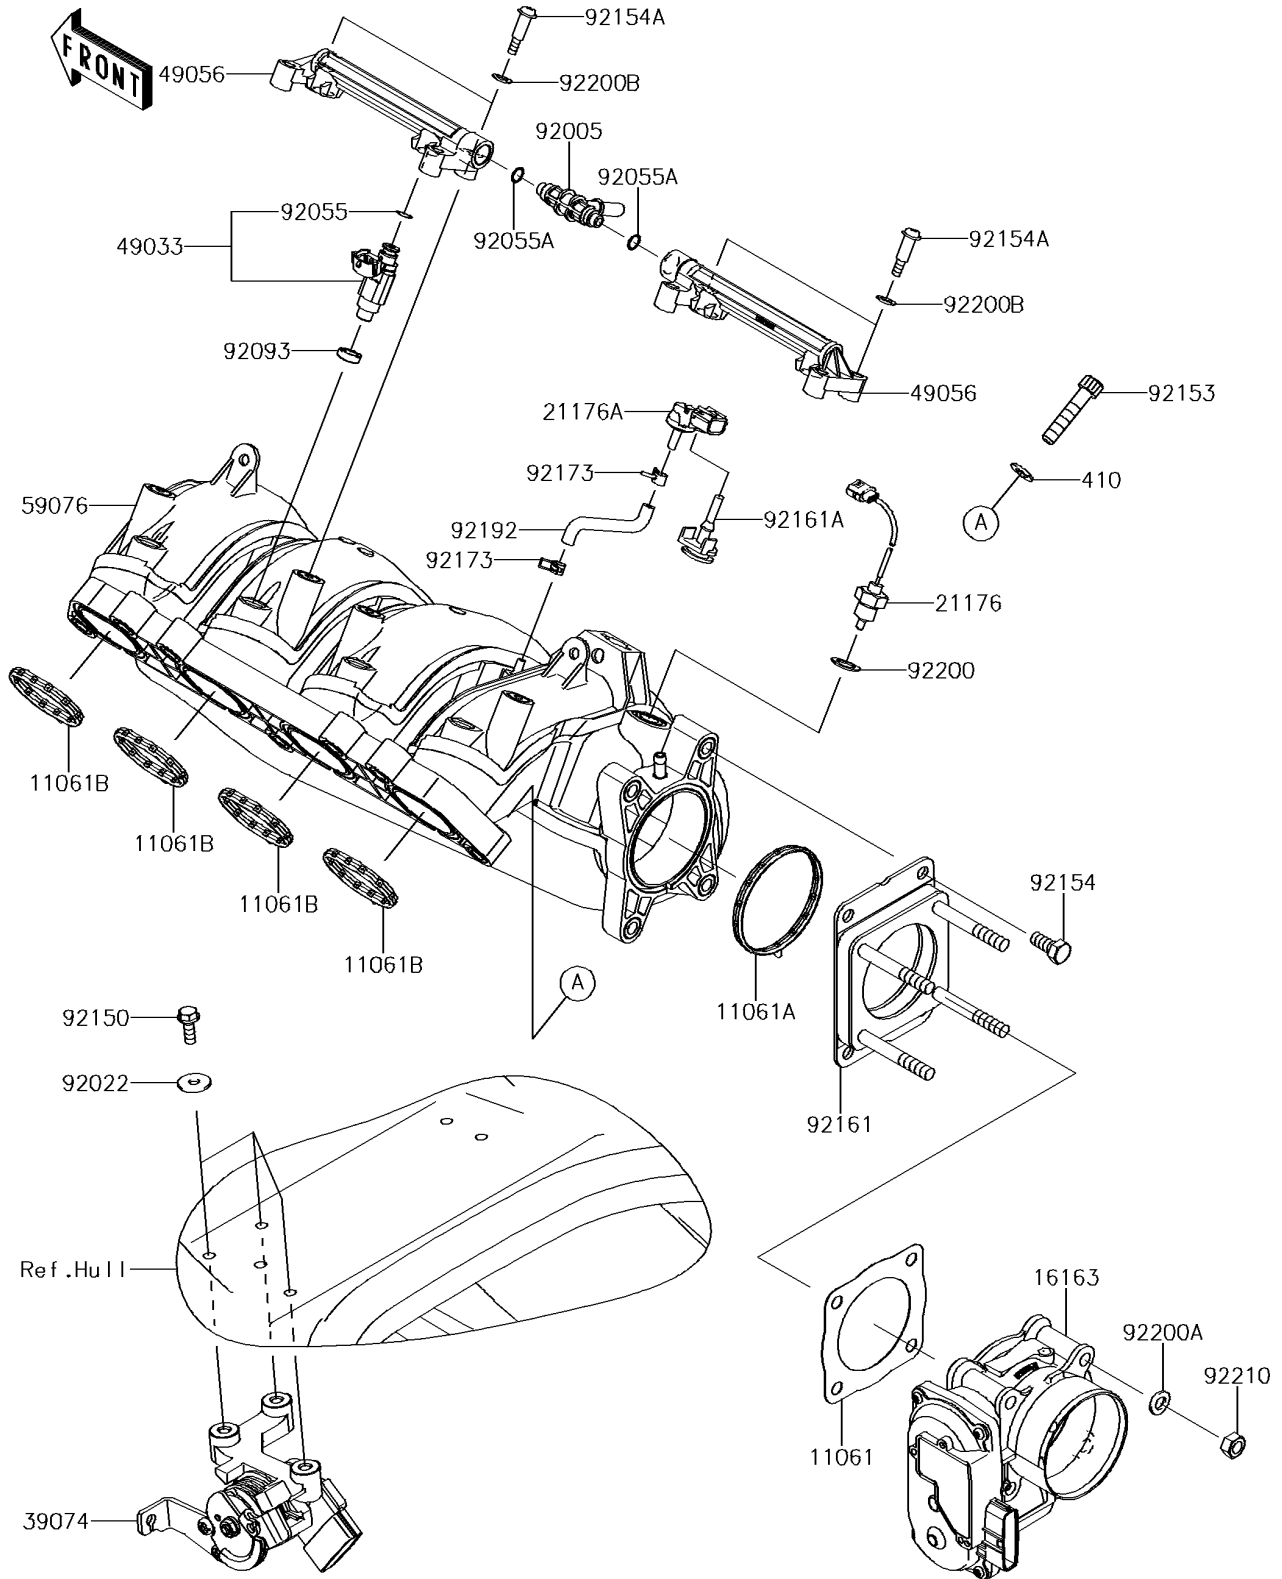

# 2014 JET SKI® ULTRA® 310LX PARTS DIAGRAM

Throttle

E1510

## 2014 JET SKI® ULTRA® 310LX PARTS LIST

### Throttle

ITEM NAME	PART NUMBER	QUANTITY
GASKET,THROTTLE (Ref # 11061)	11061-0824	1
GASKET,MANIFOLD (Ref # 11061A)	11061-3766	1
GASKET,THROTTLE (Ref # 11061B)	11061-3767	4
THROTTLE-ASSY (Ref # 16163)	16163-3717	1
SENSOR,AIR TEMPERATURE (Ref # 21176)	21176-3767	1
SENSOR,BOOST (Ref # 21176A)	21176-3777	1
LEVER-ASSY-THROTTLE (Ref # 39074)	39074-3730	1
WASHER-PLAIN-SMALL,8MM (Ref # 410)	410S0800	7
NOZZLE-INJECTION (Ref # 49033)	49033-3709	4
PIPE-INJECTION,FUEL (Ref # 49056)	49056-3705	2
MANIFOLD-INTAKE (Ref # 59076)	59076-0006	1
FITTING,FUEL PIPE (Ref # 92005)	92005-3766	1
WASHER,6.5X20X1.5 (Ref # 92022)	92022-3710	3
RING-O,INJECTION NOZZLE (Ref # 92055)	92055-1622	4
RING-O (Ref # 92055A)	92055-3782	2
SEAL (Ref # 92093)	92093-0127	4
BOLT,6X18 (Ref # 92150)	92150-3729	3
BOLT,SOCKET,8X40 (Ref # 92153)	92153-0517	7
BOLT (Ref # 92154)	92154-1389	4
BOLT (Ref # 92154A)	92154-3713	4
DAMPER (Ref # 92161)	92161-1635	1
DAMPER (Ref # 92161A)	92161-3796	1
CLAMP (Ref # 92173)	92173-3702	2
TUBE (Ref # 92192)	92192-1361	1
WASHER,12X18X1 (Ref # 92200)	92200-0712	1
WASHER (Ref # 92200A)	92200-3806	4
WASHER (Ref # 92200B)	92200-3807	4
NUT (Ref # 92210)	92210-0897	4