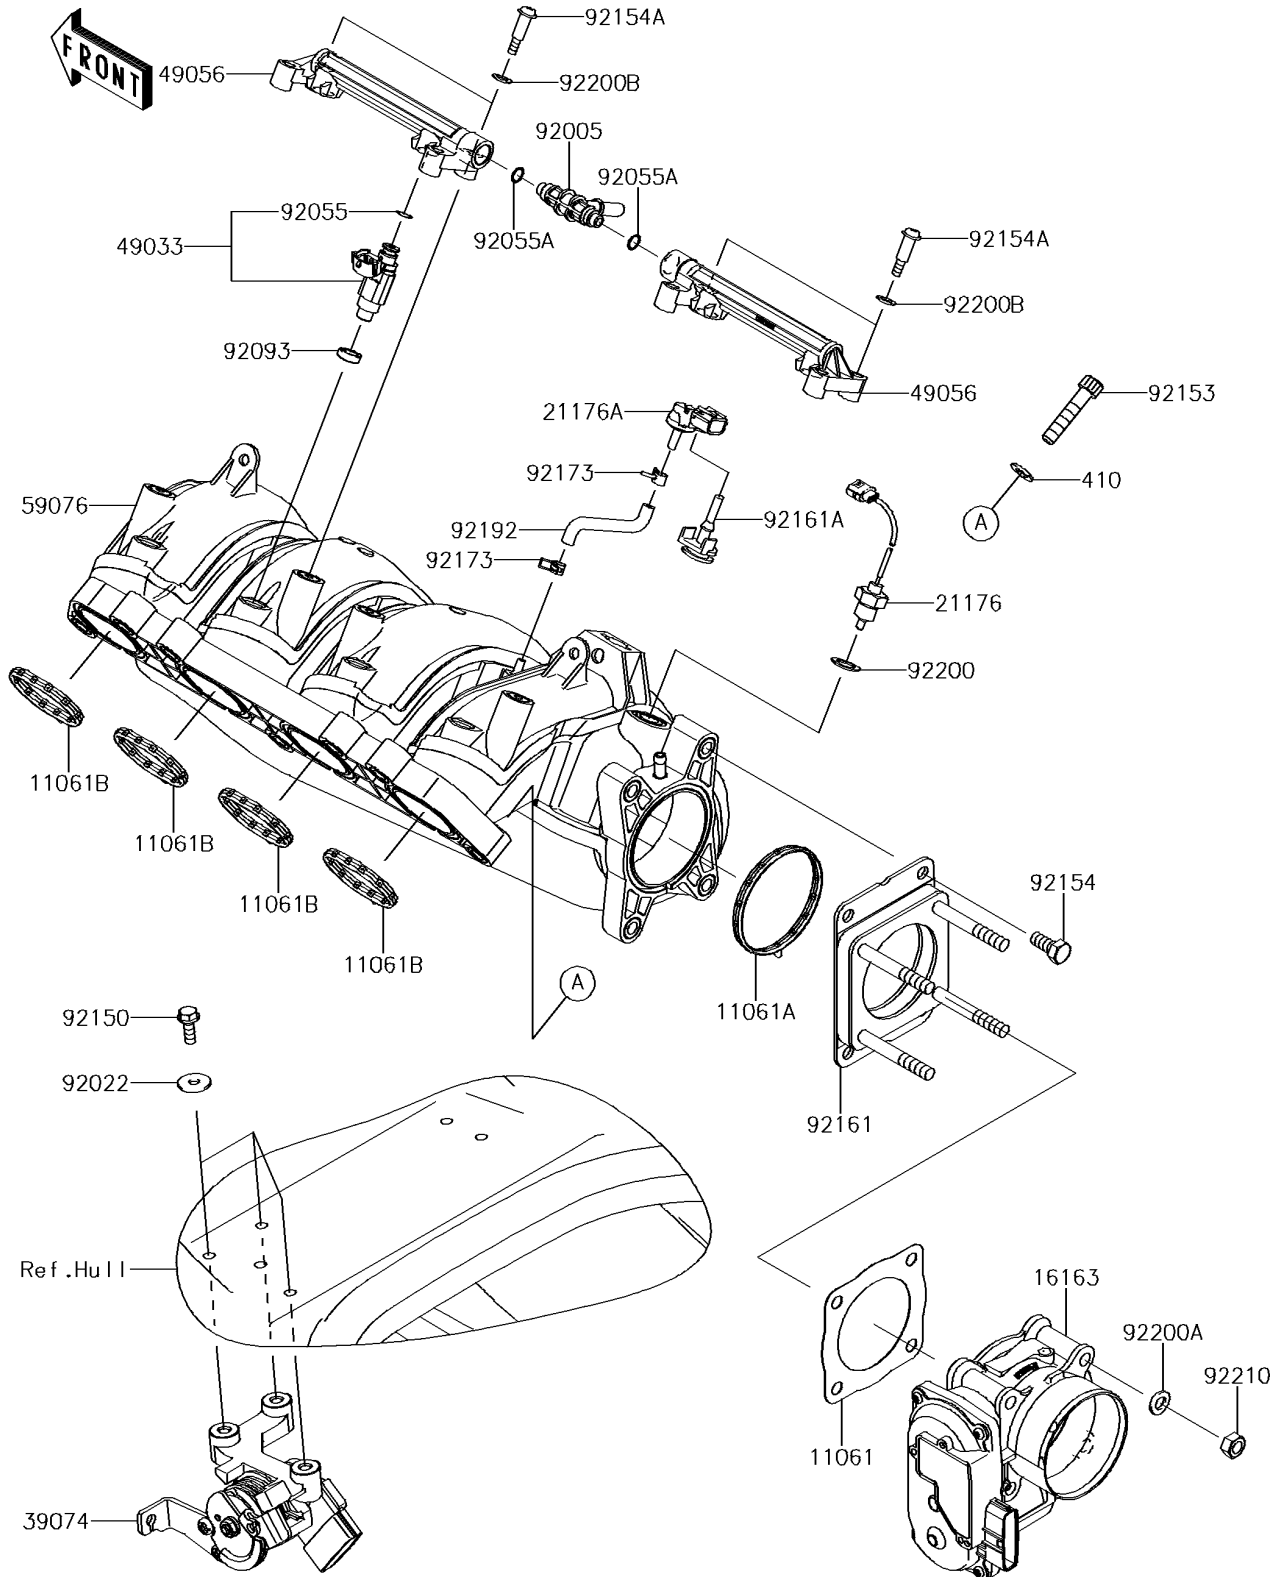

2016 JET SKI® ULTRA® 310LX PARTS DIAGRAM

Throttle

E1510

2016 JET SKI® ULTRA® 310LX PARTS LIST

Throttle

ITEM NAME	PART NUMBER	QUANTITY
GASKET,THROTTLE (Ref # 11061)	11061-0824	1
GASKET,MANIFOLD (Ref # 11061A)	11061-3766	1
GASKET,THROTTLE (Ref # 11061B)	11061-3767	4
THROTTLE-ASSY (Ref # 16163)	16163-3717	1
SENSOR,AIR TEMPERATURE (Ref # 21176)	21176-3767	1
SENSOR,BOOST (Ref # 21176A)	21176-3777	1
LEVER-ASSY-THROTTLE (Ref # 39074)	39074-3730	1
WASHER-PLAIN-SMALL,8MM (Ref # 410)	410S0800	7
NOZZLE-INJECTION (Ref # 49033)	49033-3709	4
PIPE-INJECTION,FUEL (Ref # 49056)	49056-3705	2
MANIFOLD-INTAKE (Ref # 59076)	59076-0006	1
FITTING,FUEL PIPE (Ref # 92005)	92005-3766	1
WASHER,6.5X20X1.5 (Ref # 92022)	92022-3710	3
RING-O,INJECTION NOZZLE (Ref # 92055)	92055-1622	4
RING-O (Ref # 92055A)	92055-3782	2
SEAL (Ref # 92093)	92093-0127	4
BOLT,6X18 (Ref # 92150)	92150-3729	3
BOLT,SOCKET,8X40 (Ref # 92153)	92153-0517	7
BOLT (Ref # 92154)	92154-1389	4
BOLT (Ref # 92154A)	92154-3713	4
DAMPER (Ref # 92161)	92161-1635	1
DAMPER (Ref # 92161A)	92161-3796	1
CLAMP (Ref # 92173)	92173-3702	2
TUBE (Ref # 92192)	92192-1361	1
WASHER,12X18X1 (Ref # 92200)	92200-0712	1
WASHER (Ref # 92200A)	92200-3806	4
WASHER (Ref # 92200B)	92200-3807	4
NUT (Ref # 92210)	92210-0897	4