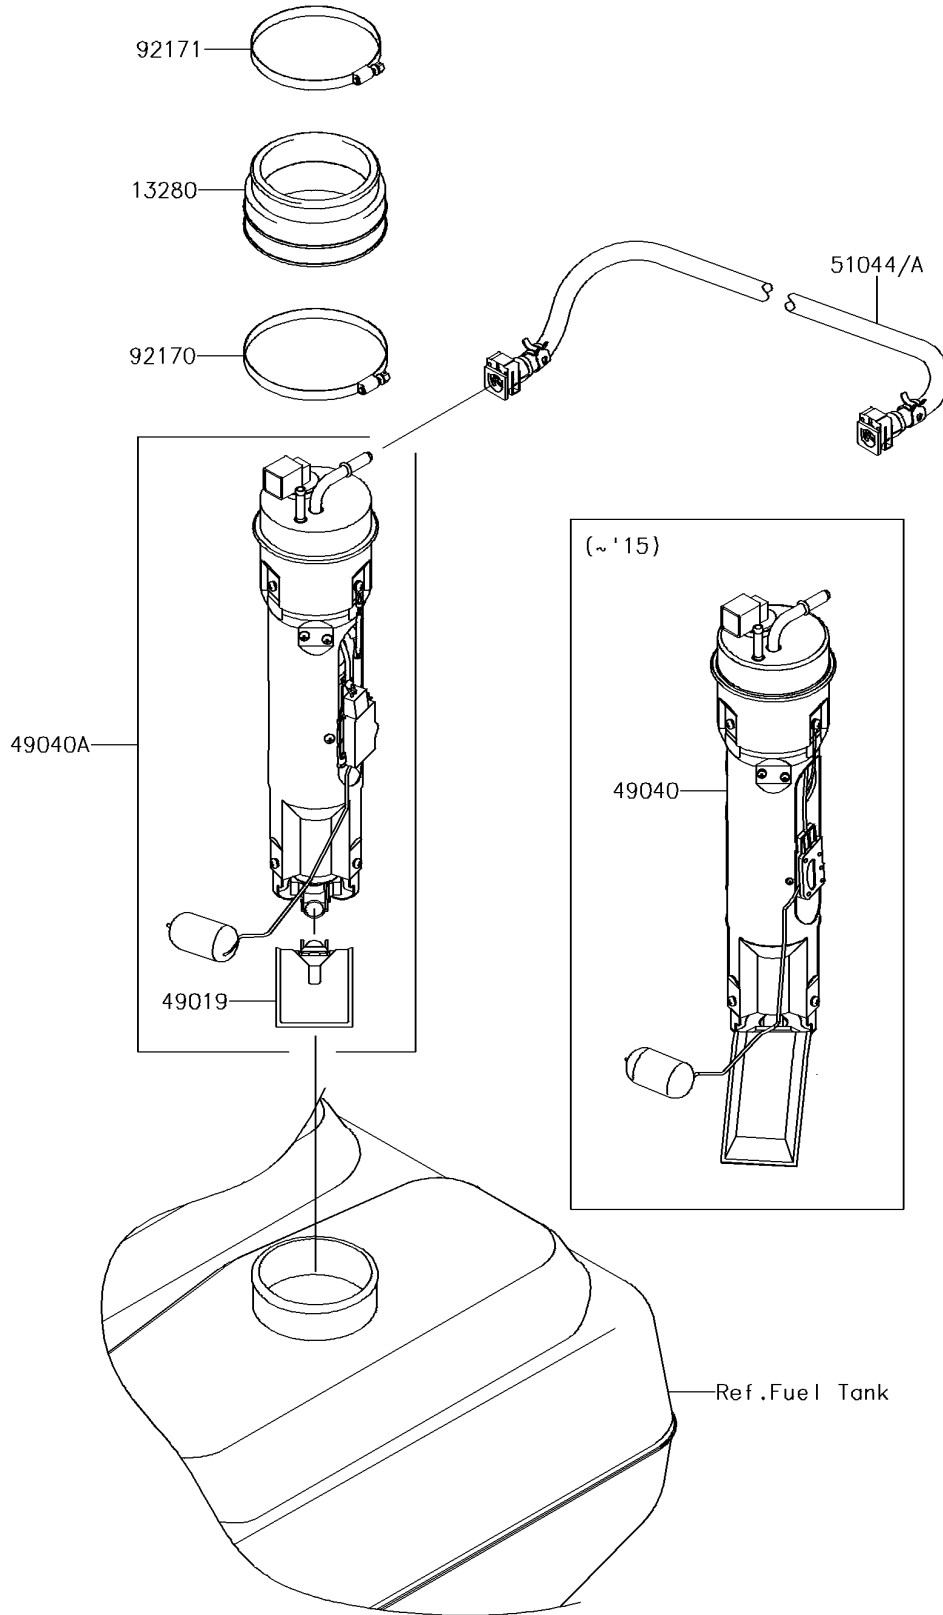

2014 JET SKI® ULTRA® 310LX PARTS DIAGRAM

Fuel Pump

E1520

2014 JET SKI® ULTRA® 310LX PARTS LIST

Fuel Pump

ITEM NAME	PART NUMBER	QUANTITY
HOLDER (Ref # 13280)	13280-0729	1
PUMP-FUEL (Ref # 49040)	49040-0712	1
TUBE-ASSY,FUEL (Ref # 51044A)	51044-3707	1
CLAMP (Ref # 92170)	92170-3760	1
CLAMP (Ref # 92171)	92171-3716	1