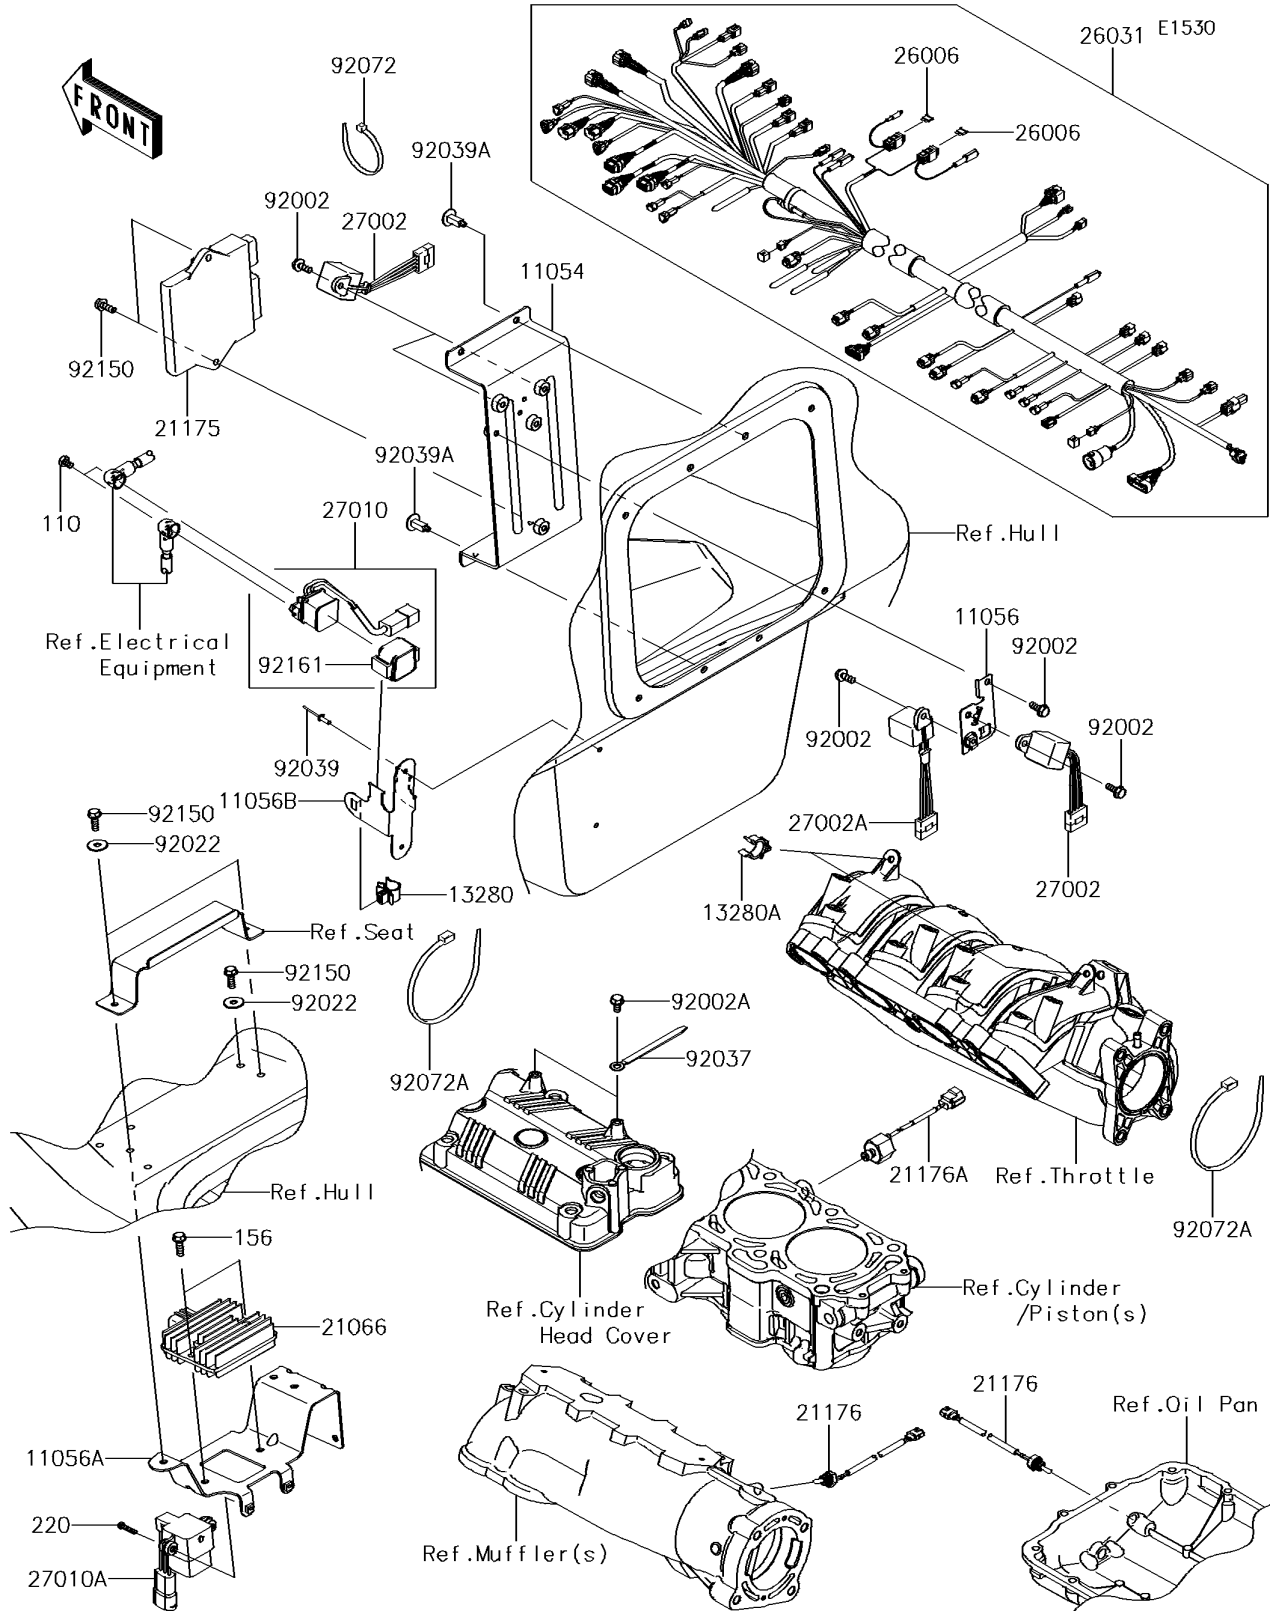

2017 JET SKI® ULTRA® 310LX PARTS DIAGRAM

Fuel Injection

2017 JET SKI® ULTRA® 310LX PARTS LIST

Fuel Injection

ITEM NAME	PART NUMBER	QUANTITY
BOLT,6X8 (Ref # 110)	110R0608	2
BRACKET,ECU&RELAY (Ref # 11054)	11054-3743	1
BRACKET,RELAY (Ref # 11056)	11056-2820	1
BRACKET,REGULATOR&VDS (Ref # 11056A)	11056-3702	1
BRACKET,SWITCH (Ref # 11056B)	11056-3855	1
HOLDER (Ref # 13280)	13280-0789	1
HOLDER,HARNESS (Ref # 13280A)	13280-3760	2
BOLT-WP,6X20 (Ref # 156)	156R0620	2
REGULATOR-VOLTAGE (Ref # 21066)	21066-3718	1
CONTROL UNIT-ELECTRONIC (Ref # 21175)	21175-0954	1
SENSOR,TEMP (Ref # 21176)	21176-0741	2
SENSOR,KNOCK (Ref # 21176A)	21176-0770	1
SCREW-PAN-CROS,4X20 (Ref # 220)	220R0420	2
FUSE,MINI BLADE,20A,YELLOW (Ref # 26006)	26006-3704	2
HARNESS,MAIN (Ref # 26031)	26031-1699	1
RELAY-ASSY (Ref # 27002)	27002-3703	3
RELAY-ASSY (Ref # 27002A)	27002-3704	1
SWITCH (Ref # 27010)	27010-0710	1
SWITCH,VDS (Ref # 27010A)	27010-3785	1
BOLT,6X16 (Ref # 92002)	92002-3728	5
BOLT,6X12 (Ref # 92002A)	92002-3763	2
WASHER,6.5X20X1.5 (Ref # 92022)	92022-3710	3
CLAMP,L=100 (Ref # 92037)	92037-3736	2
RIVET (Ref # 92039)	92039-3714	2
RIVET (Ref # 92039A)	92039-3788	4
BAND,L=188.85 (Ref # 92072)	92072-0105	1
BAND,L=372.24 (Ref # 92072A)	92072-3883	2
BOLT,6X18 (Ref # 92150)	92150-3729	5
DAMPER,SWITCH (Ref # 92161)	92161-1625	1