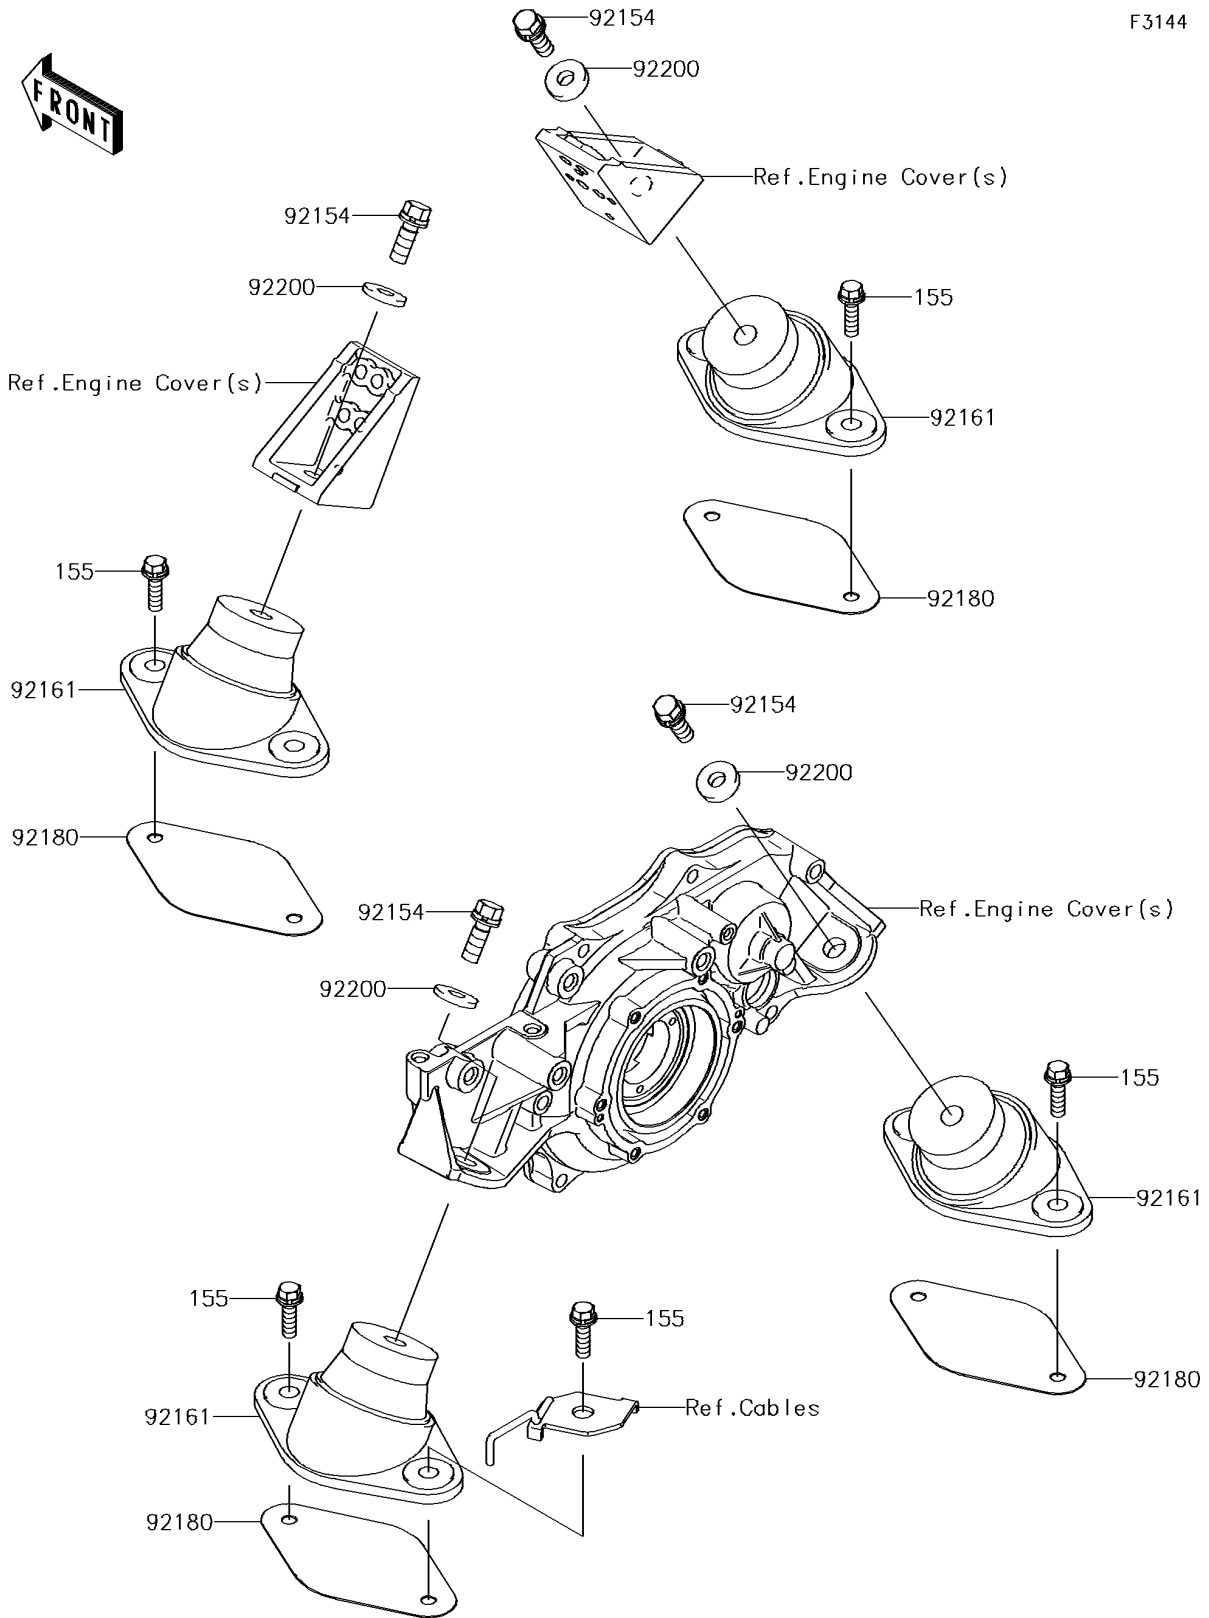

2014 JET SKI® ULTRA® 310LX PARTS DIAGRAM

Engine Mount

F3144

2014 JET SKI[®] ULTRA[®] 310LX PARTS LIST

Engine Mount

ITEM NAME	PART NUMBER	QUANTITY
BOLT-WSP-SMALL,8X30 (Ref # 155)	155R0830	8
BOLT,WSP,10X30 (Ref # 92154)	92154-3715	4
DAMPER,ENGINE MOUNT (Ref # 92161)	92161-3789	4
SHIM,T=1.0 (Ref # 92180)	92180-3716	AR
WASHER,10.5X26X4 (Ref # 92200)	92200-3798	4