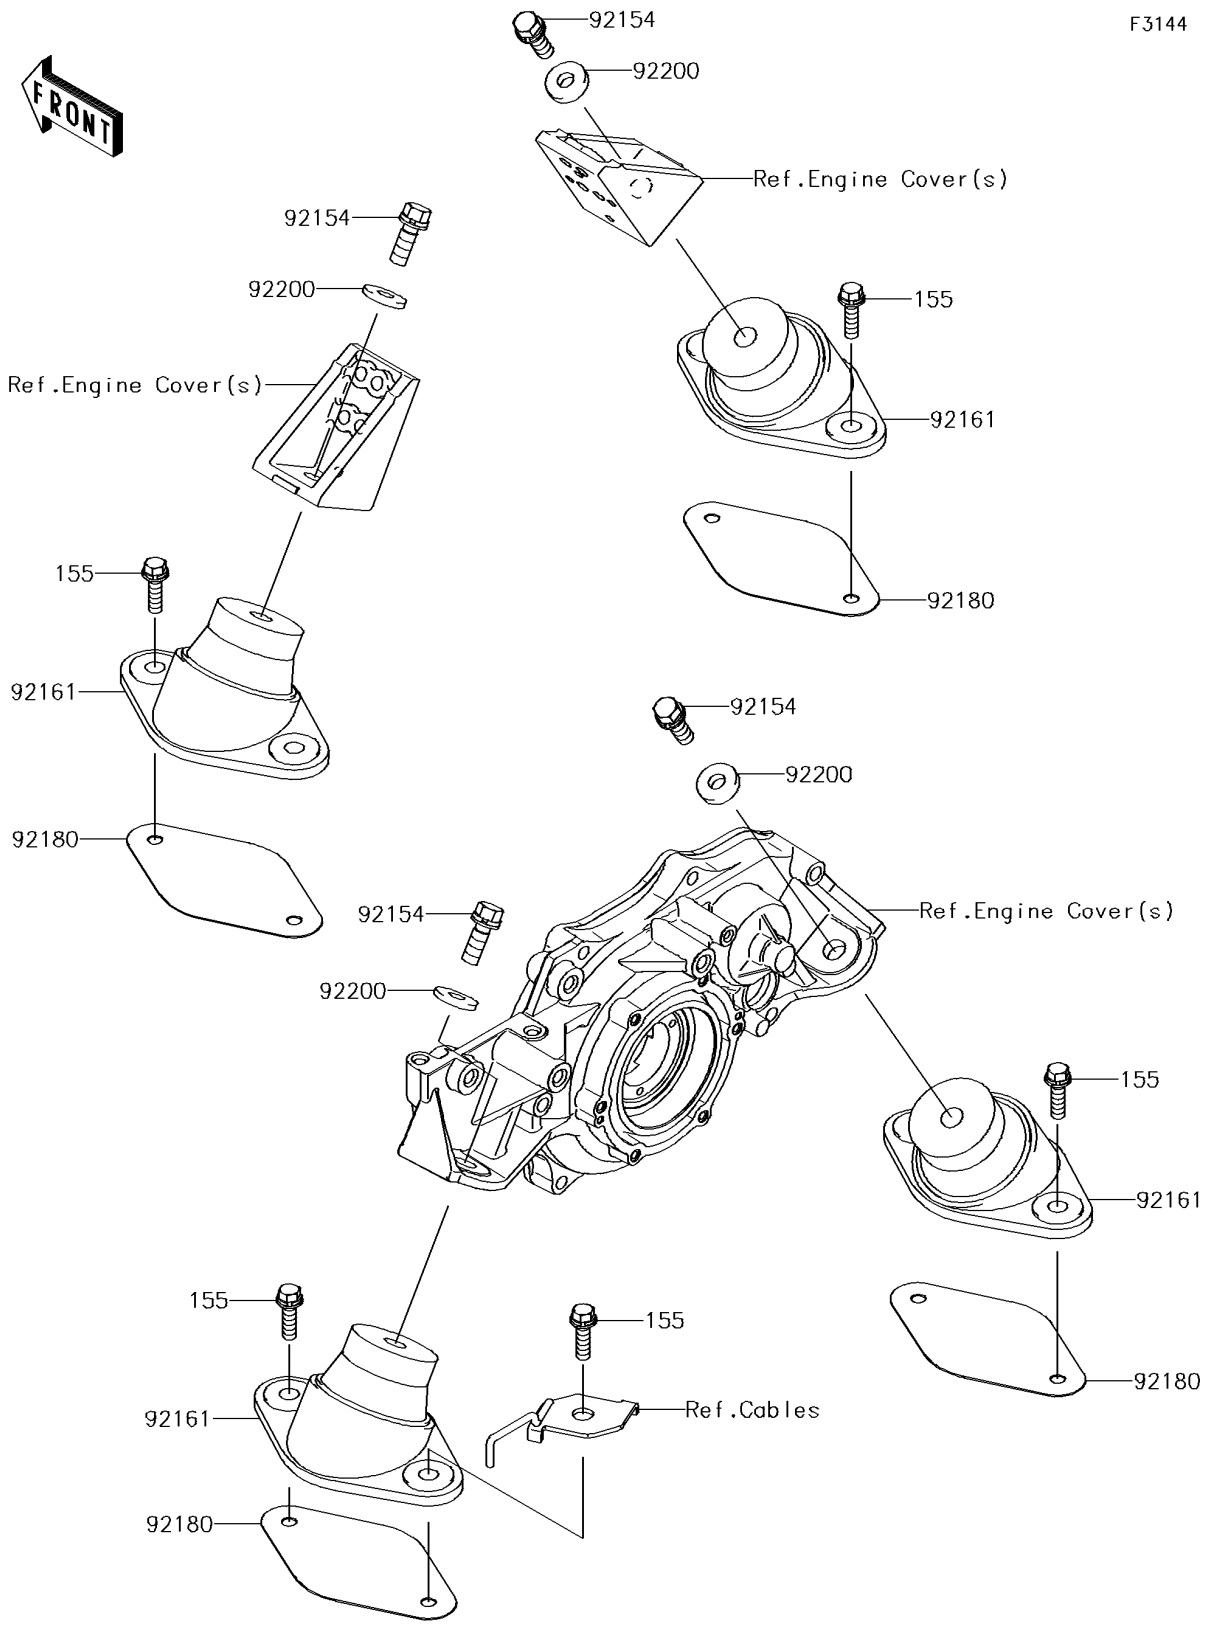

2017 JET SKI® ULTRA® 310LX PARTS DIAGRAM

Engine Mount

F3144

2017 JET SKI® ULTRA® 310LX PARTS LIST

Engine Mount

ITEM NAME	PART NUMBER	QUANTITY
BOLT-WSP-SMALL,8X30 (Ref # 155)	155R0830	8
BOLT,WSP,10X30 (Ref # 92154)	92154-3715	4
DAMPER,ENGINE MOUNT (Ref # 92161)	92161-3789	4
SHIM,T=1.0 (Ref # 92180)	92180-3716	AR
WASHER,10.5X26X4 (Ref # 92200)	92200-3798	4