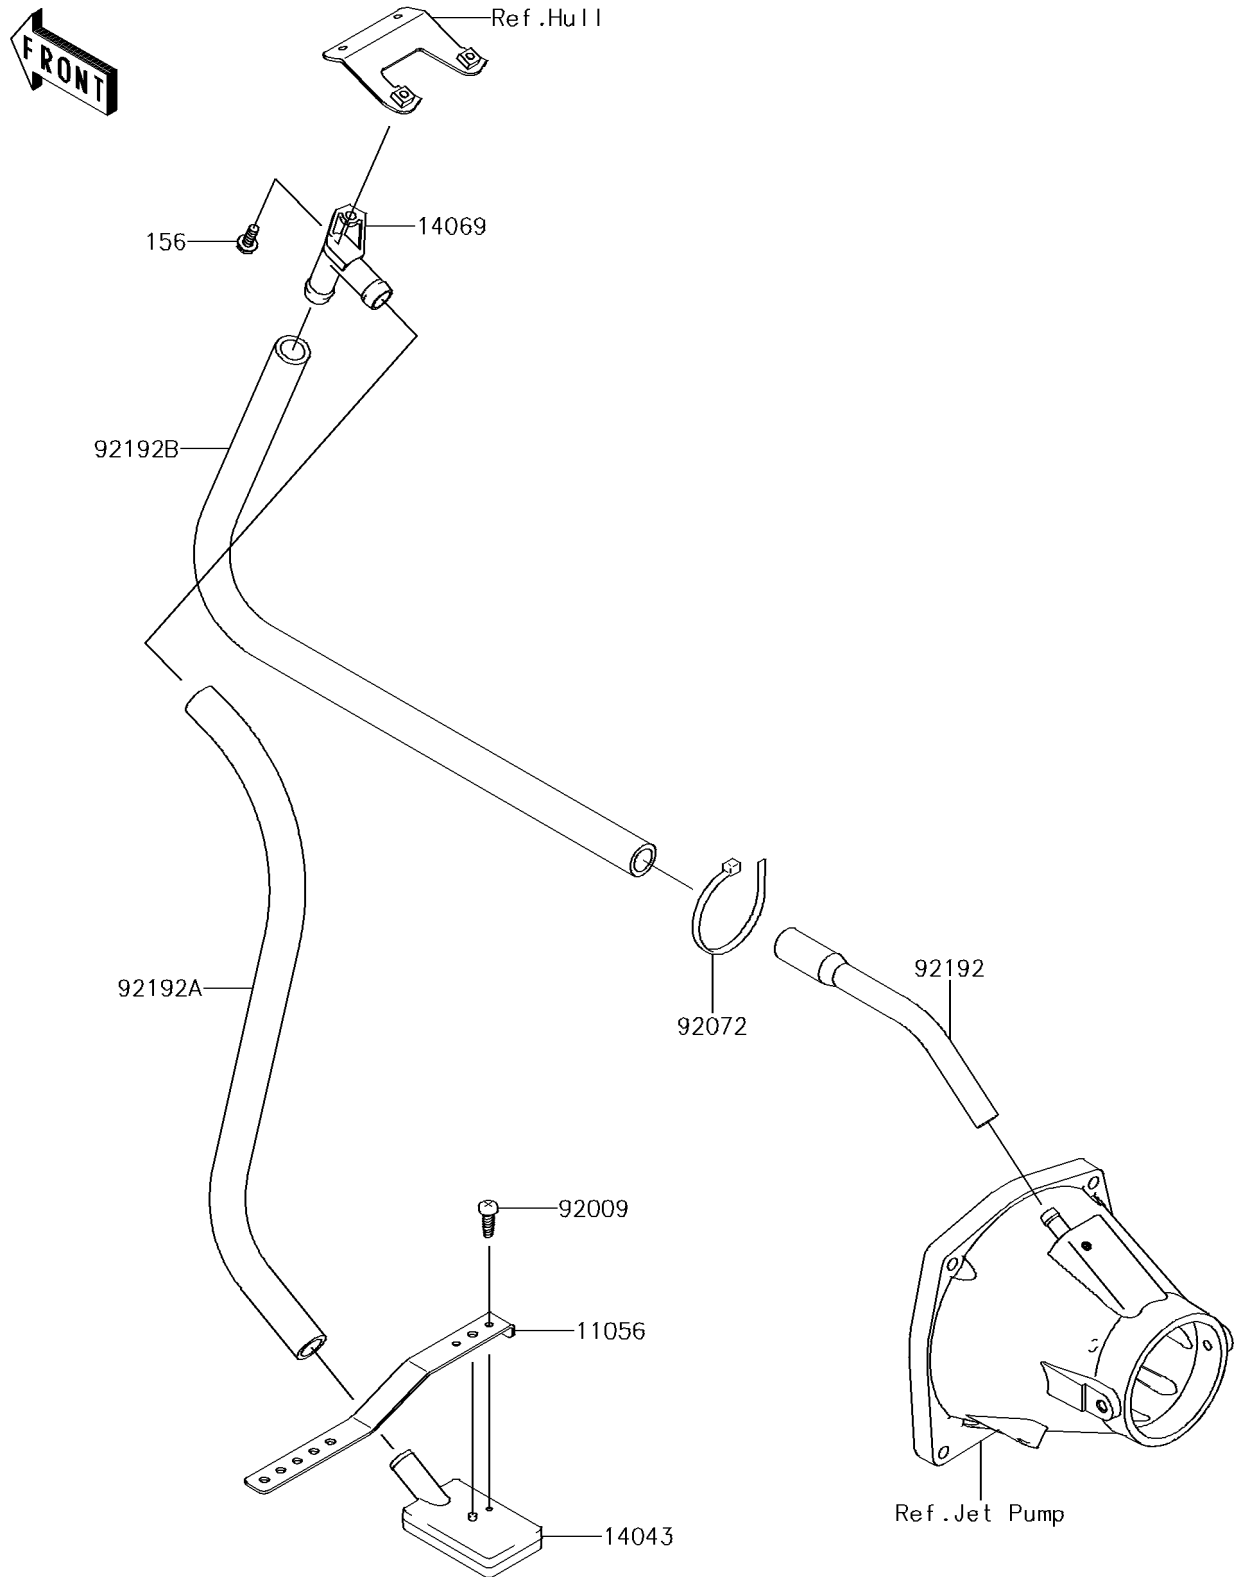

2015 JET SKI® ULTRA® 310LX PARTS DIAGRAM

Bilge System

F3145

2015 JET SKI® ULTRA® 310LX PARTS LIST

Bilge System

ITEM NAME	PART NUMBER	QUANTITY
BRACKET,LH&RH (Ref # 11056)	11056-3721	1
FILTER (Ref # 14043)	14043-3711	1
BREATHER (Ref # 14069)	14069-3708	1
BOLT-WP,6X16 (Ref # 156)	156R0616	1
SCREW,TAPPING,4X14 (Ref # 92009)	92009-3762	1
BAND,L=188.85 (Ref # 92072)	92072-0105	1
TUBE,HULL-NOZZLE (Ref # 92192)	92192-3753	1
TUBE,FILTER-BREATHER (Ref # 92192A)	92192-3755	1
TUBE,BREATHER-HULL (Ref # 92192B)	92192-3826	1