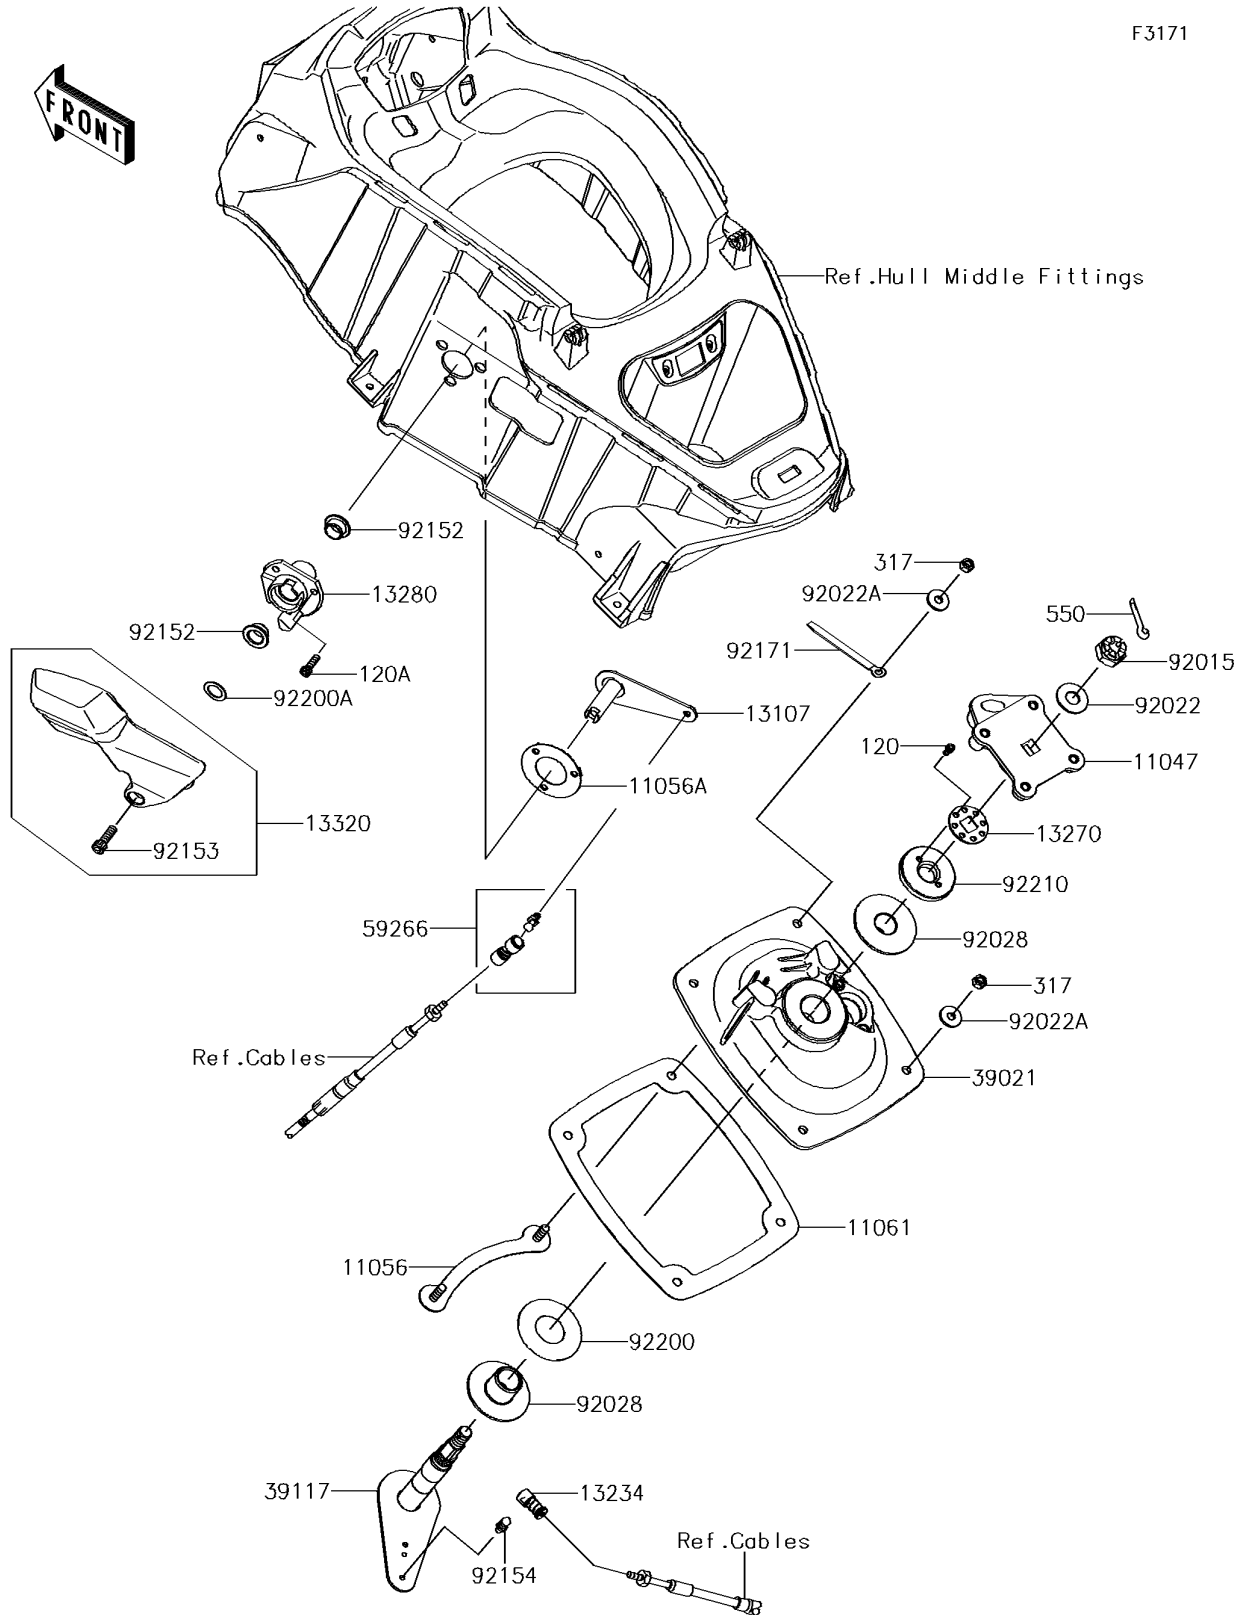

2016 JET SKI® ULTRA® 310LX PARTS DIAGRAM

Handle Pole

F3171

2016 JET SKI® ULTRA® 310LX PARTS LIST

Handle Pole

ITEM NAME	PART NUMBER	QUANTITY
BRACKET,HANDLE HOLDER (Ref # 11047)	11047-3759	1
BRACKET,HANDLE POLE BRACKET (Ref # 11056)	11056-3712	2
BRACKET (Ref # 11056A)	11056-3713	1
GASKET,HANDLE POLE BRACKET (Ref # 11061)	11061-3739	1
BOLT-SOCKET,5X10 (Ref # 120)	120R0510	2
BOLT-SOCKET,6X20 (Ref # 120A)	120R0620	3
SHAFT (Ref # 13107)	13107-3799	1
SHAFT-COMP (Ref # 13234)	13234-3713	1
PLATE,STEERING NUT (Ref # 13270)	13270-3808	1
HOLDER (Ref # 13280)	13280-0790	1
LEVER-ASSY,REVERSE (Ref # 13320)	13320-0027	1
NUT-HEX-SMALL,8MM (Ref # 317)	317R0800	4
BRACKET-HANDLE POLE (Ref # 39021)	39021-3716	1
SHAFT-STRG (Ref # 39117)	39117-3715	1
PIN-COTTER,3X35 (Ref # 550)	550S3035	1
JOINT-BALL (Ref # 59266)	59266-3710	1
NUT,CASTLE,14MM (Ref # 92015)	92015-3805	1
WASHER,15X34X2.0 (Ref # 92022)	92022-3738	1
WASHER,8.4X23X2.5 (Ref # 92022A)	92022-3744	4
BUSHING,STEERING (Ref # 92028)	92028-3748	2
COLLAR (Ref # 92152)	92152-3748	2
BOLT,SOCKET,8X25 (Ref # 92153)	92153-3739	1
BOLT,BALL,6MM (Ref # 92154)	92154-3710	1
CLAMP,L=150 (Ref # 92171)	92171-3717	1
WASHER,32.5X70X2 (Ref # 92200)	92200-3718	1
WASHER,16.5X25X1 (Ref # 92200A)	92200-3800	1
NUT,STEERING SHAFT,22MM (Ref # 92210)	92210-3800	1