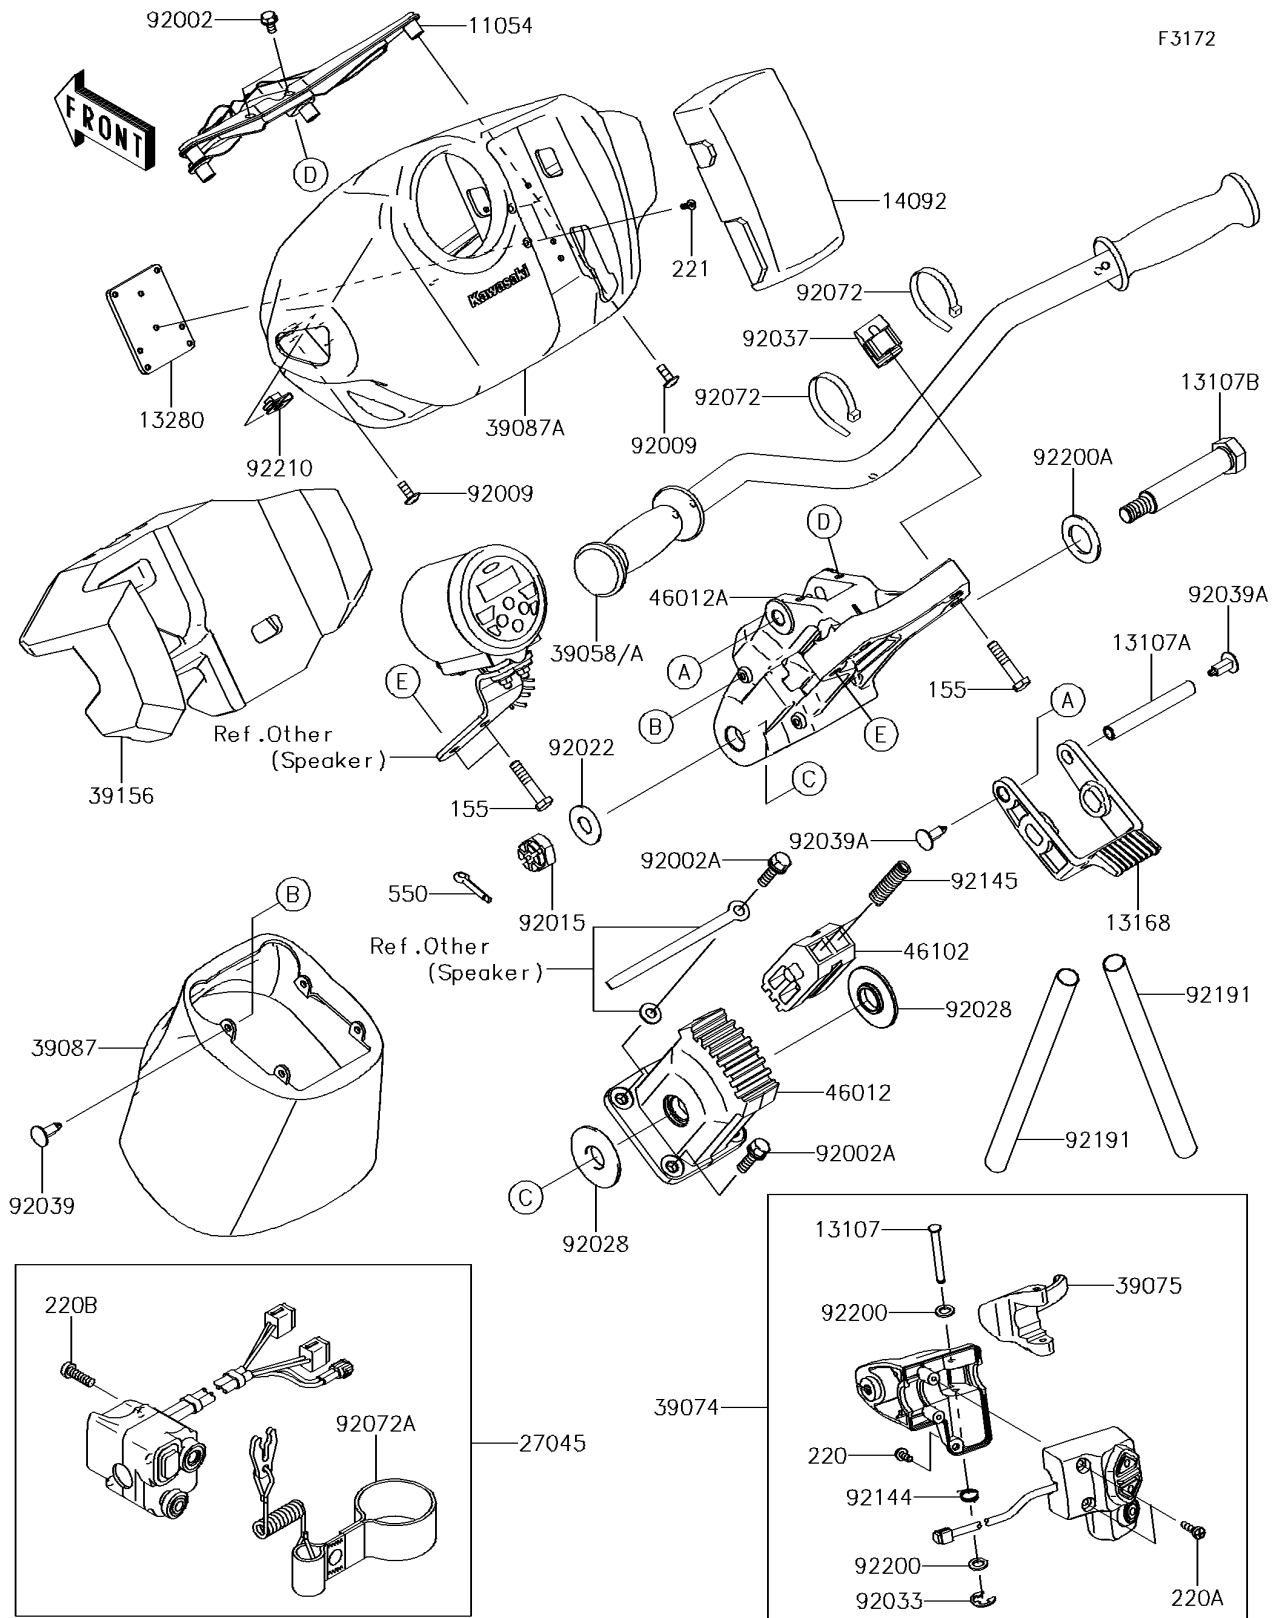

2014 JET SKI® ULTRA® 310LX PARTS DIAGRAM

Handlebar

2014 JET SKI® ULTRA® 310LX PARTS LIST

Handlebar

ITEM NAME	PART NUMBER	QUANTITY
BRACKET,HANDLE PAD (Ref # 11054)	11054-3710	1
SHAFT (Ref # 13107)	13107-3766	1
SHAFT (Ref # 13107A)	13107-3795	1
SHAFT,HANDLE HOLDER PIVOT (Ref # 13107B)	13107-3803	1
LEVER (Ref # 13168)	13168-3754	1
HOLDER (Ref # 13280)	13280-0734	1
COVER,GPS HOLDER,F.BLACK (Ref # 14092)	14092-1144-6Z	1
BOLT-WSP-SMALL,8X50 (Ref # 155)	155R0850	4
SCREW-PAN-CROS,5X14 (Ref # 220)	220R0514	1
SCREW-PAN-CROS,5X25 (Ref # 220A)	220R0525	2
SCREW-PAN-CROS,5X30 (Ref # 220B)	220R0530	3
SWITCH-ASSY,STOP&START (Ref # 27045)	27045-3767	1
HANDLE-COMP,F.BLACK (Ref # 39058A)	39058-3746-6Z	1
LEVER-ASSY-THROTTLE (Ref # 39074)	39074-3729	1
LEVER-THROTTLE (Ref # 39075)	39075-3715	1
PAD-HANDLE,F.BLACK (Ref # 39087)	39087-0007-6Z	1
PAD-HANDLE,F.BLACK (Ref # 39087A)	39087-0009-6Z	1
PAD,HANDLE,INNER (Ref # 39156)	39156-1738	1
HOLDER-HANDLE,LWR (Ref # 46012)	46012-3730	1
HOLDER-HANDLE,UPP (Ref # 46012A)	46012-3733	1
ROD,HANDLE POSITION (Ref # 46102)	46102-3733	1
BOLT,6X12 (Ref # 92002)	92002-3763	2
BOLT,8X25 (Ref # 92002A)	92002-3774	4
SCREW,6X20 (Ref # 92009)	92009-3781	5
NUT,CASTLE,14MM (Ref # 92015)	92015-3805	1
WASHER,15X34X2.0 (Ref # 92022)	92022-3738	1
BUSHING (Ref # 92028)	92028-3743	2
RING-SNAP (Ref # 92033)	92033-3723	1
CLAMP,HANDLEBAR (Ref # 92037)	92037-503	2

2014 JET SKI® ULTRA® 310LX PARTS LIST

Handlebar

ITEM NAME	PART NUMBER	QUANTITY
RIVET (Ref # 92039)	92039-3787	4
RIVET (Ref # 92039A)	92039-3788	2
BAND,L=188.85 (Ref # 92072)	92072-0105	2
BAND,TETHER SWITCH (Ref # 92072A)	92072-3809	1
SPRING (Ref # 92144)	92144-3749	1
SPRING (Ref # 92145)	92145-3723	2
TUBE,22X24X200 (Ref # 92191)	92191-3792	2
WASHER (Ref # 92200)	92200-3738	2
WASHER,21X34X2 (Ref # 92200A)	92200-3802	1
NUT,6MM (Ref # 92210)	92210-3768	1
SCREW-CSK-CROSS,4X12 (Ref # 221)	221R0412	2
PIN-COTTER,3X35 (Ref # 550)	550S3035	1