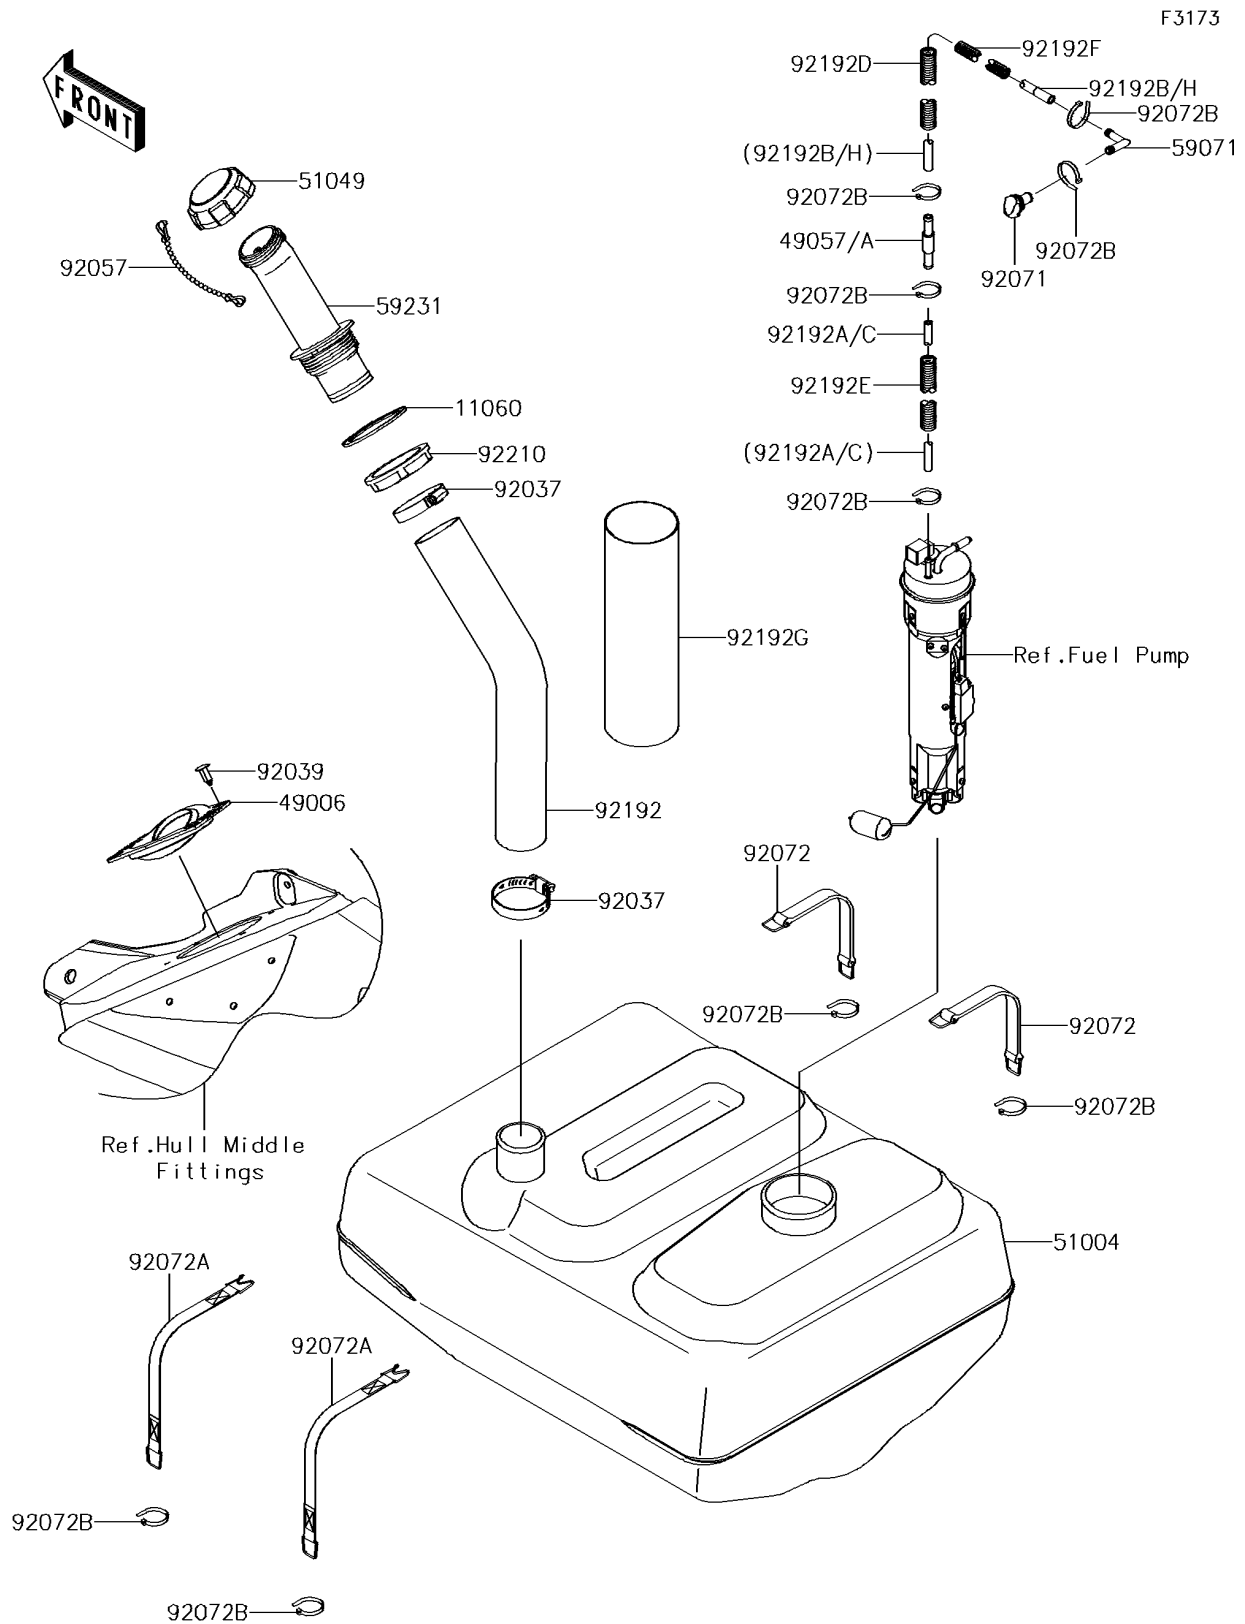

2017 JET SKI® ULTRA® 310LX PARTS DIAGRAM

Fuel Tank

2017 JET SKI® ULTRA® 310LX PARTS LIST

Fuel Tank

ITEM NAME	PART NUMBER	QUANTITY
GASKET,FUEL-FILLER (Ref # 11060)	11060-3780	1
BOOT (Ref # 49006)	49006-3719	1
VALVE-RELIEF (Ref # 49057A)	49057-3707	1
TANK-FUEL (Ref # 51004)	51004-0710	1
CAP-TANK,FUEL (Ref # 51049)	51049-0713	1
JOINT (Ref # 59071)	59071-3736	1
FILLER,FUEL TANK (Ref # 59231)	59231-3727	1
CLAMP (Ref # 92037)	92037-3738	2
RIVET (Ref # 92039)	92039-3788	4
CHAIN,COVER,L=100 (Ref # 92057)	92057-3704	1
GROMMET (Ref # 92071)	92071-3841	1
BAND (Ref # 92072)	92072-3845	2
BAND (Ref # 92072A)	92072-3847	2
BAND,L=100.08 (Ref # 92072B)	92072-3882	9
TUBE,FUEL TANK-FILLER (Ref # 92192)	92192-1044	1
TUBE,5.8X11X100 (Ref # 92192A)	92192-1103	1
TUBE,5.8X10.8X1000 (Ref # 92192B)	92192-1515	1
TUBE,CORRUGATED,15.3X20.6X650 (Ref # 92192D)	92192-3748	1
TUBE,CORRUGATED,L=120 (Ref # 92192E)	92192-3749	1
TUBE,CORRUGATED,L=350 (Ref # 92192F)	92192-3788	1
TUBE,86X89X300 (Ref # 92192G)	92192-3822	1
NUT,FUEL FILLER (Ref # 92210)	92210-3802	1