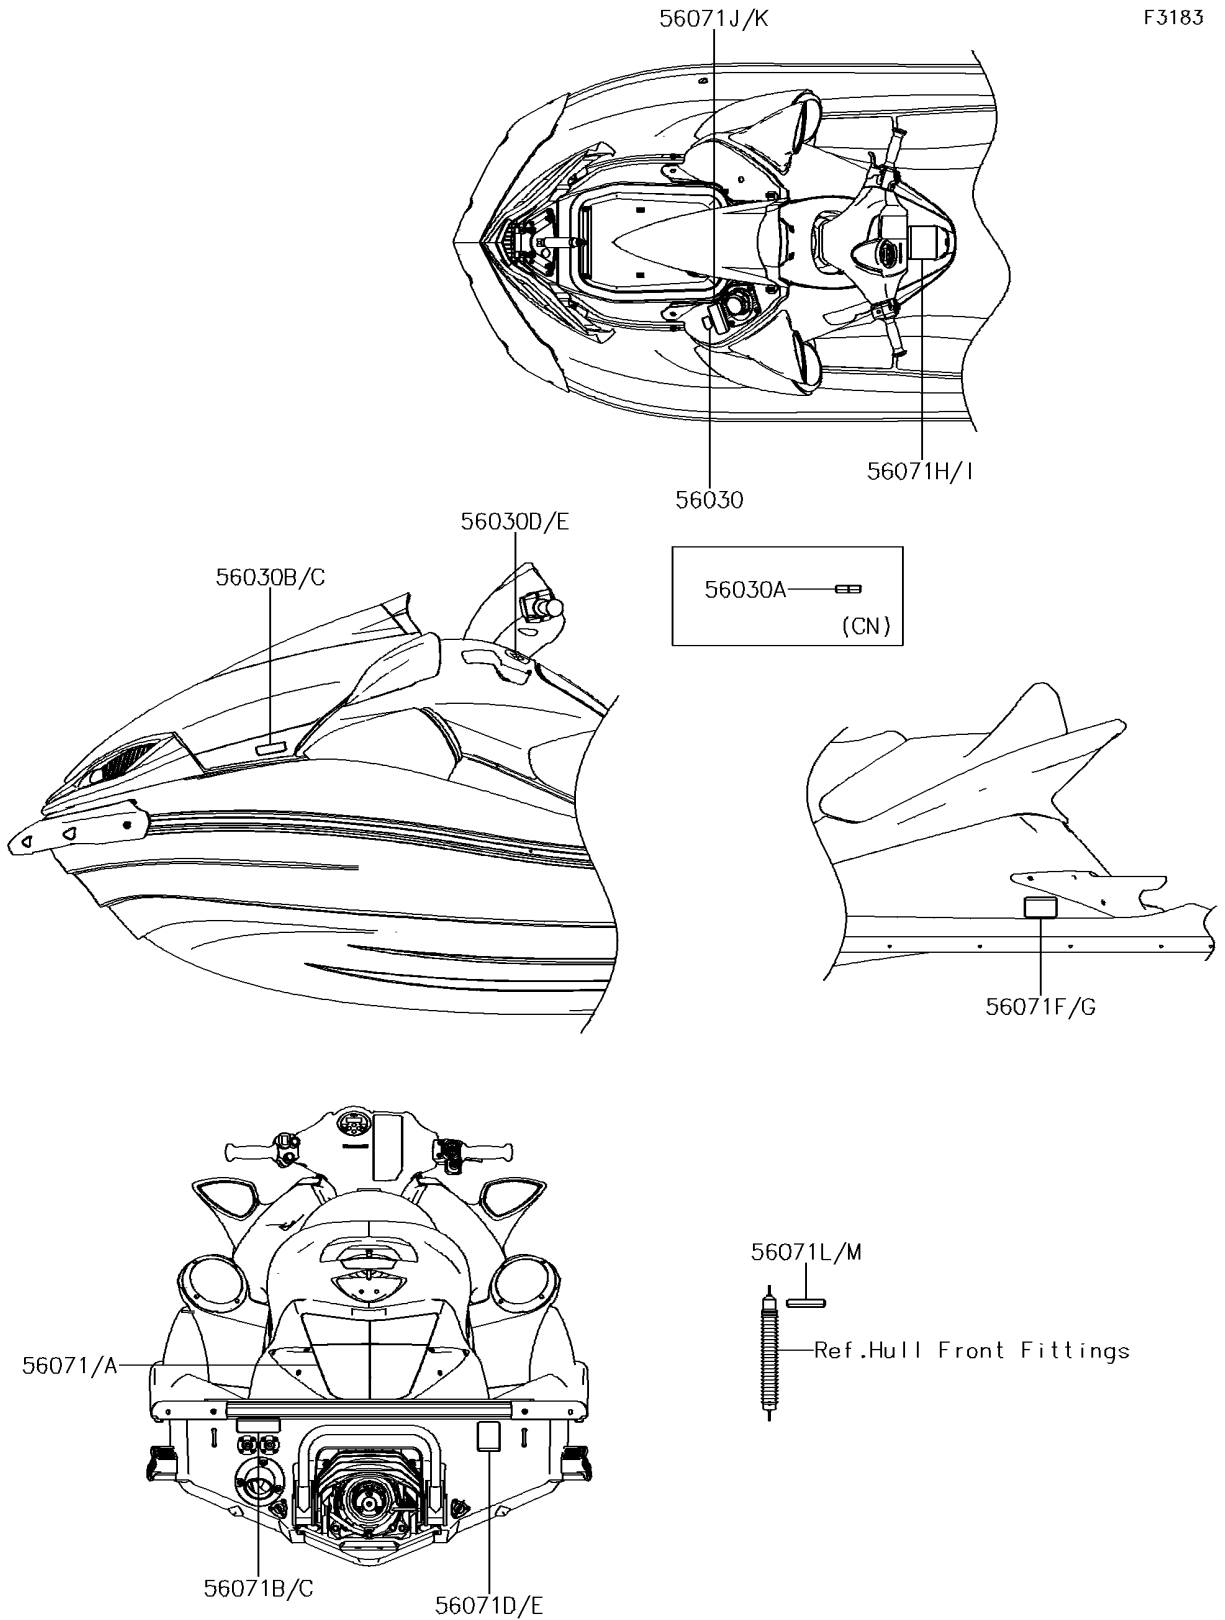

# 2015 JET SKI® ULTRA® 310LX PARTS DIAGRAM

Labels

F3183

## 2015 JET SKI® ULTRA® 310LX PARTS LIST

### Labels

ITEM NAME	PART NUMBER	QUANTITY
LABEL,GASOLINE (Ref # 56030)	56030-0357	1
LABEL,GASOLINE (Ref # 56030A)	56030-0358	1
LABEL,FIRE EXTINGUISHER (Ref # 56030B)	56030-3755	1
LABEL,FIRE EXTINGUISHER (Ref # 56030C)	56030-3757	1
LABEL,REVERSE (Ref # 56030D)	56030-3815	1
LABEL,REVERSE (Ref # 56030E)	56030-3816	1
LABEL-WARNING,IMPORTANT SAFETY (Ref # 56071)	56071-0385	1
LABEL-WARNING,IMPORTANT SAFETY (Ref # 56071A)	56071-0386	1
LABEL-WARNING,FLUSHING (Ref # 56071B)	56071-0392	1
LABEL-WARNING,FLUSHING (Ref # 56071C)	56071-0393	1
LABEL-WARNING,RIGHTING (Ref # 56071D)	56071-0398	1
LABEL-WARNING,RIGHTING (Ref # 56071E)	56071-0399	1
LABEL-WARNING,GRAB,HANDLE,STEP (Ref # 56071F)	56071-0402	1
LABEL-WARNING,GRAB,HANDLE,STEP (Ref # 56071G)	56071-0403	1
LABEL-WARNING,READ AND FOLLOW (Ref # 56071H)	56071-0406	1
LABEL-WARNING,READ AND FOLLOW (Ref # 56071I)	56071-0407	1
LABEL-WARNING,FUEL SUPPLY (Ref # 56071J)	56071-0424	1
LABEL-WARNING,FUEL SUPPLY (Ref # 56071K)	56071-0425	1
LABEL-WARNING,DAMPER (Ref # 56071L)	56071-0568	1
LABEL-WARNING,DAMPER (Ref # 56071M)	56071-3737	1