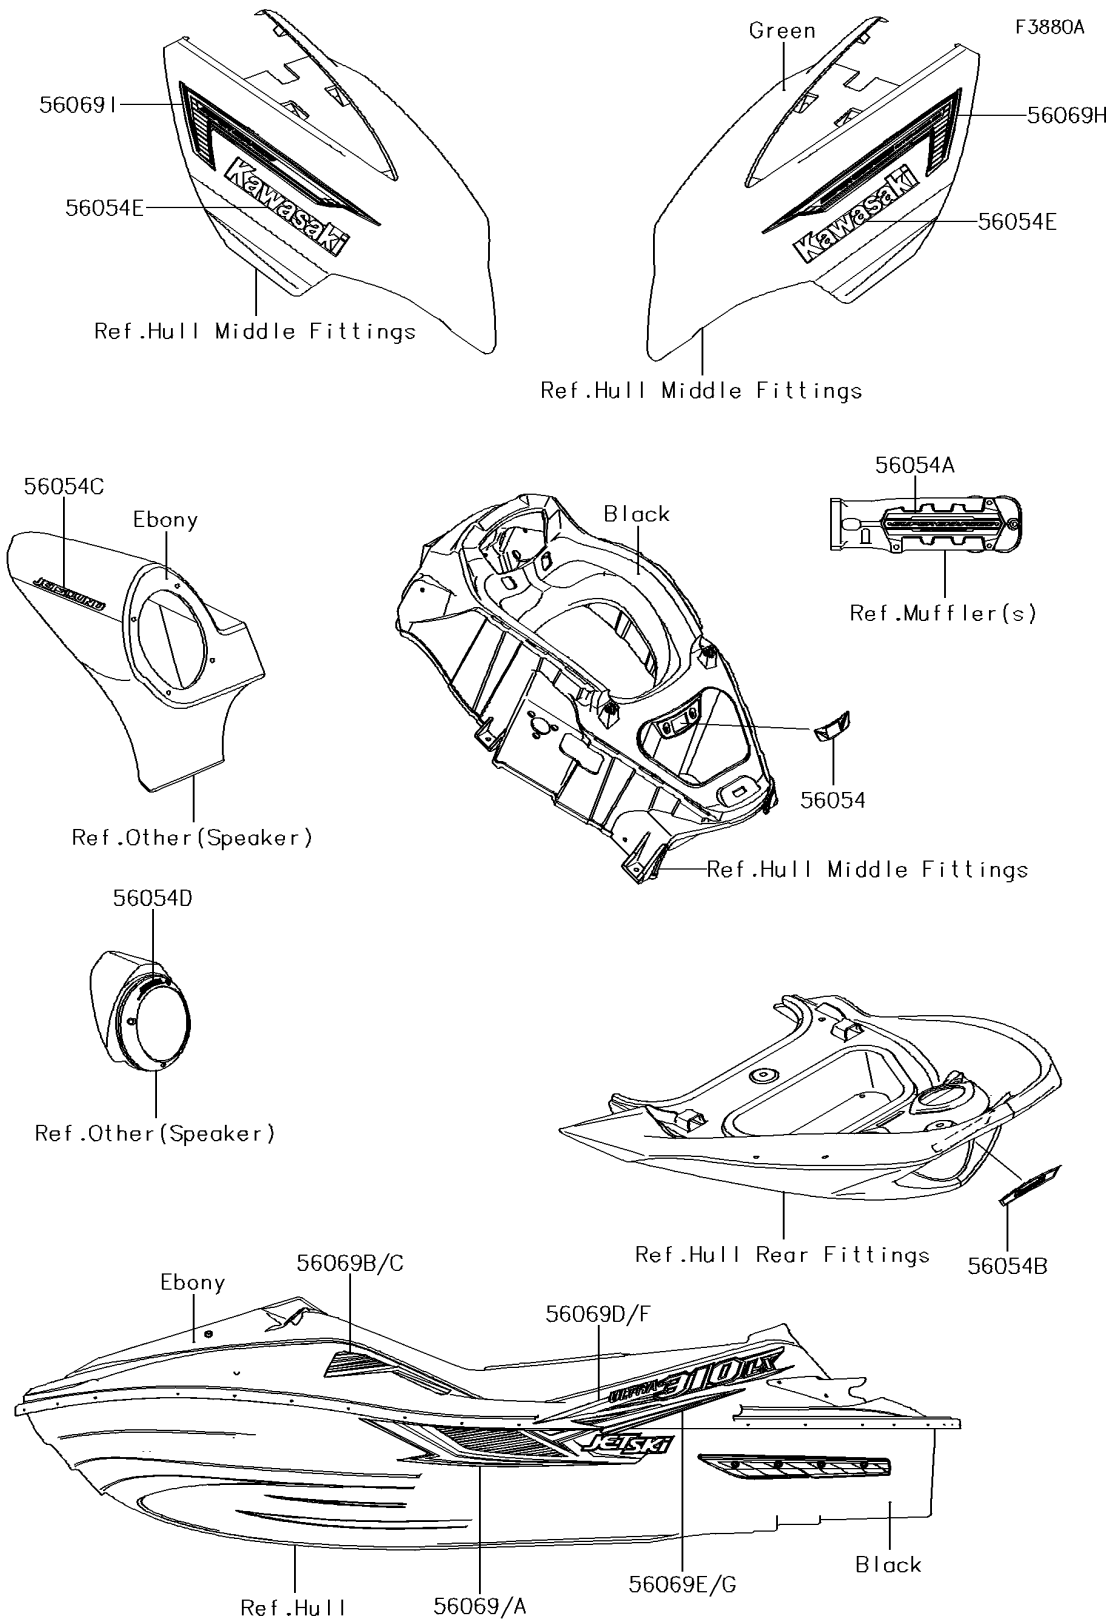

2015 JET SKI® ULTRA® 310LX PARTS DIAGRAM

Decals(MFF)

2015 JET SKI® ULTRA® 310LX PARTS LIST

Decals(MFF)

ITEM NAME	PART NUMBER	QUANTITY
MARK,IMMOBILIZER (Ref # 56054)	56054-1333	1
MARK,SUPER CHARGED (Ref # 56054A)	56054-1334	1
MARK,GRIP,KAWASAKI (Ref # 56054B)	56054-1335	1
MARK,CASE,JETSOUND (Ref # 56054C)	56054-1368	2
MARK,SPEAKER,JETSOUND (Ref # 56054D)	56054-1369	2
MARK,HATCH COVER,KAWASAKI (Ref # 56054E)	56054-3750	2
PATTERN,HULL,LH (Ref # 56069)	56069-7523	1
PATTERN,HULL,RH (Ref # 56069A)	56069-7524	1
PATTERN,DECK,FR,LH (Ref # 56069B)	56069-7525	1
PATTERN,DECK,FR,RH (Ref # 56069C)	56069-7526	1
PATTERN,DECK,RR,LH,UPP (Ref # 56069D)	56069-7527	1
PATTERN,DECK,RR,LH,LWR (Ref # 56069E)	56069-7528	1
PATTERN,DECK,RR,RH,UPP (Ref # 56069F)	56069-7529	1
PATTERN,DECK,RR,RH,LWR (Ref # 56069G)	56069-7530	1
PATTERN,HATCH COVER,LH (Ref # 56069H)	56069-7531	1
PATTERN,HATCH COVER,RH (Ref # 56069I)	56069-7532	1