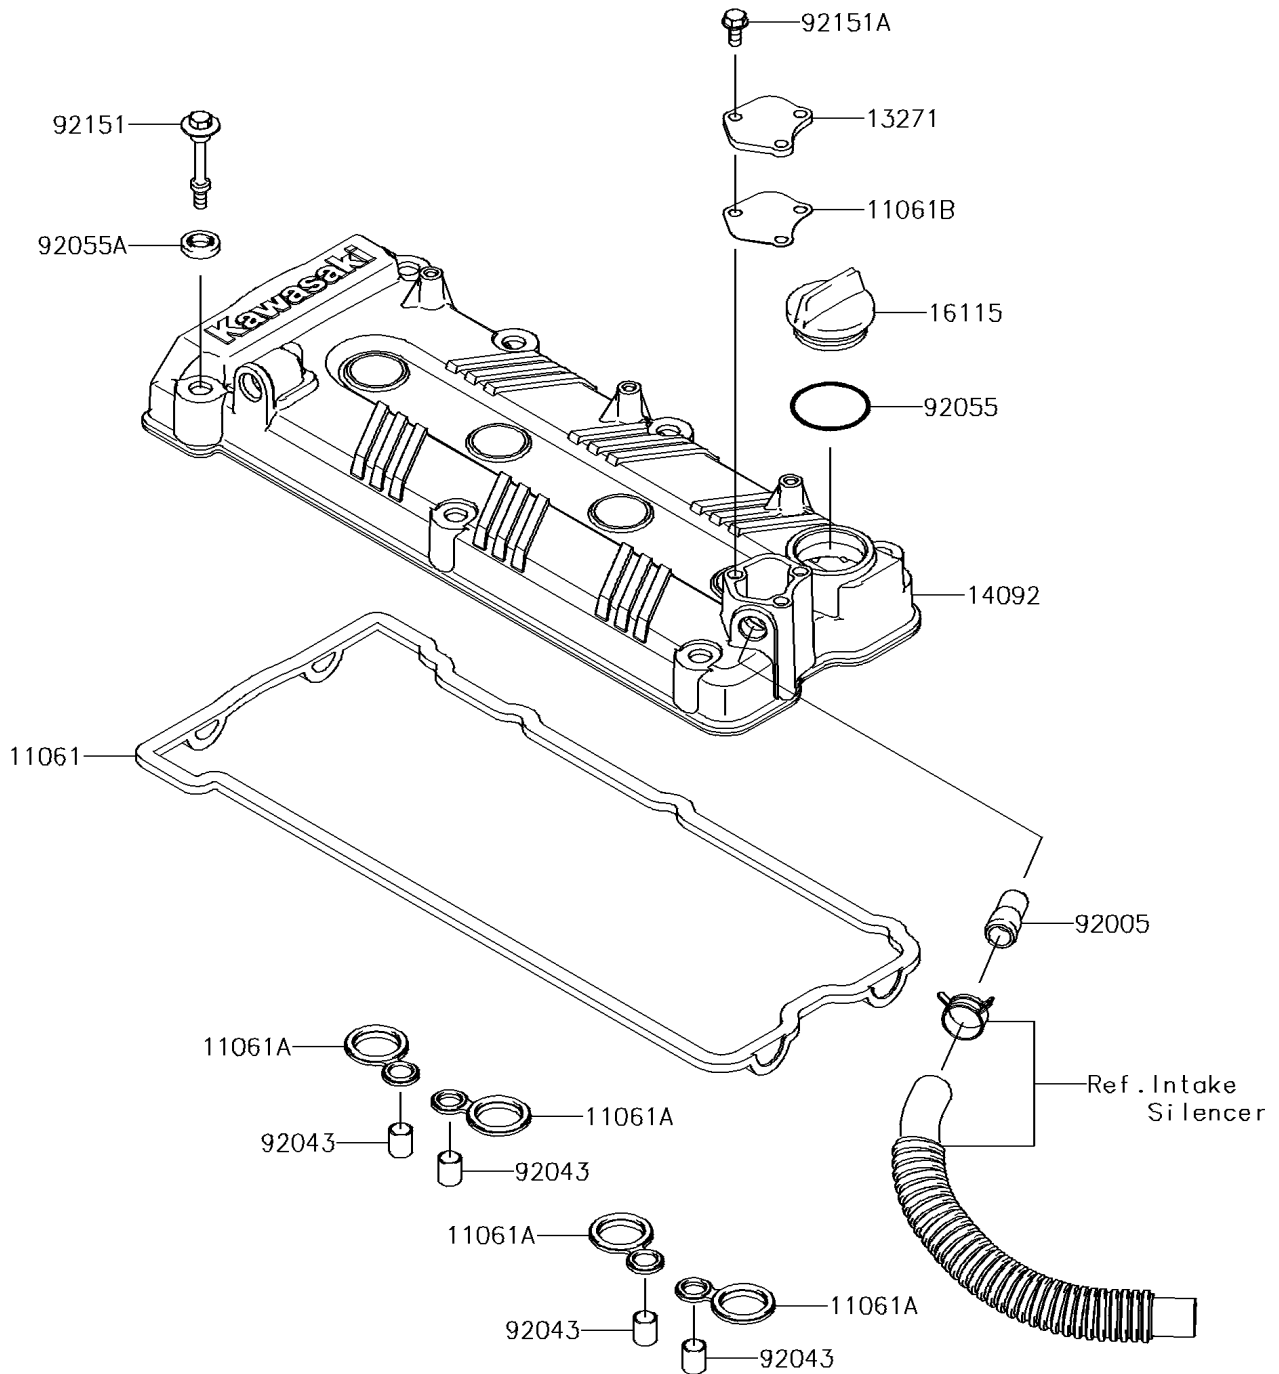

# 2015 JET SKI® ULTRA® 310R PARTS DIAGRAM

Cylinder Head Cover

E1112

## 2015 JET SKI® ULTRA® 310R PARTS LIST

### Cylinder Head Cover

ITEM NAME	PART NUMBER	QUANTITY
GASKET,HEAD COVER (Ref # 11061)	11061-0090	1
GASKET,SPARK PLUG HOLE (Ref # 11061A)	11061-0105	4
GASKET,PLATE (Ref # 11061B)	11061-0814	1
PLATE (Ref # 13271)	13271-3898	1
COVER,HEAD (Ref # 14092)	14092-0836	1
CAP-OIL FILLER (Ref # 16115)	16115-1064	1
FITTING (Ref # 92005)	92005-3741	1
PIN,10.1X12X14 (Ref # 92043)	92043-4009	4
RING-O,38X1.9 (Ref # 92055)	92055-1295	1
RING-O,HEAD COVER BOLT (Ref # 92055A)	92055-1352	7
BOLT,HEAD COVER (Ref # 92151)	92151-1221	7
BOLT,6X14 (Ref # 92151A)	92151-3788	3