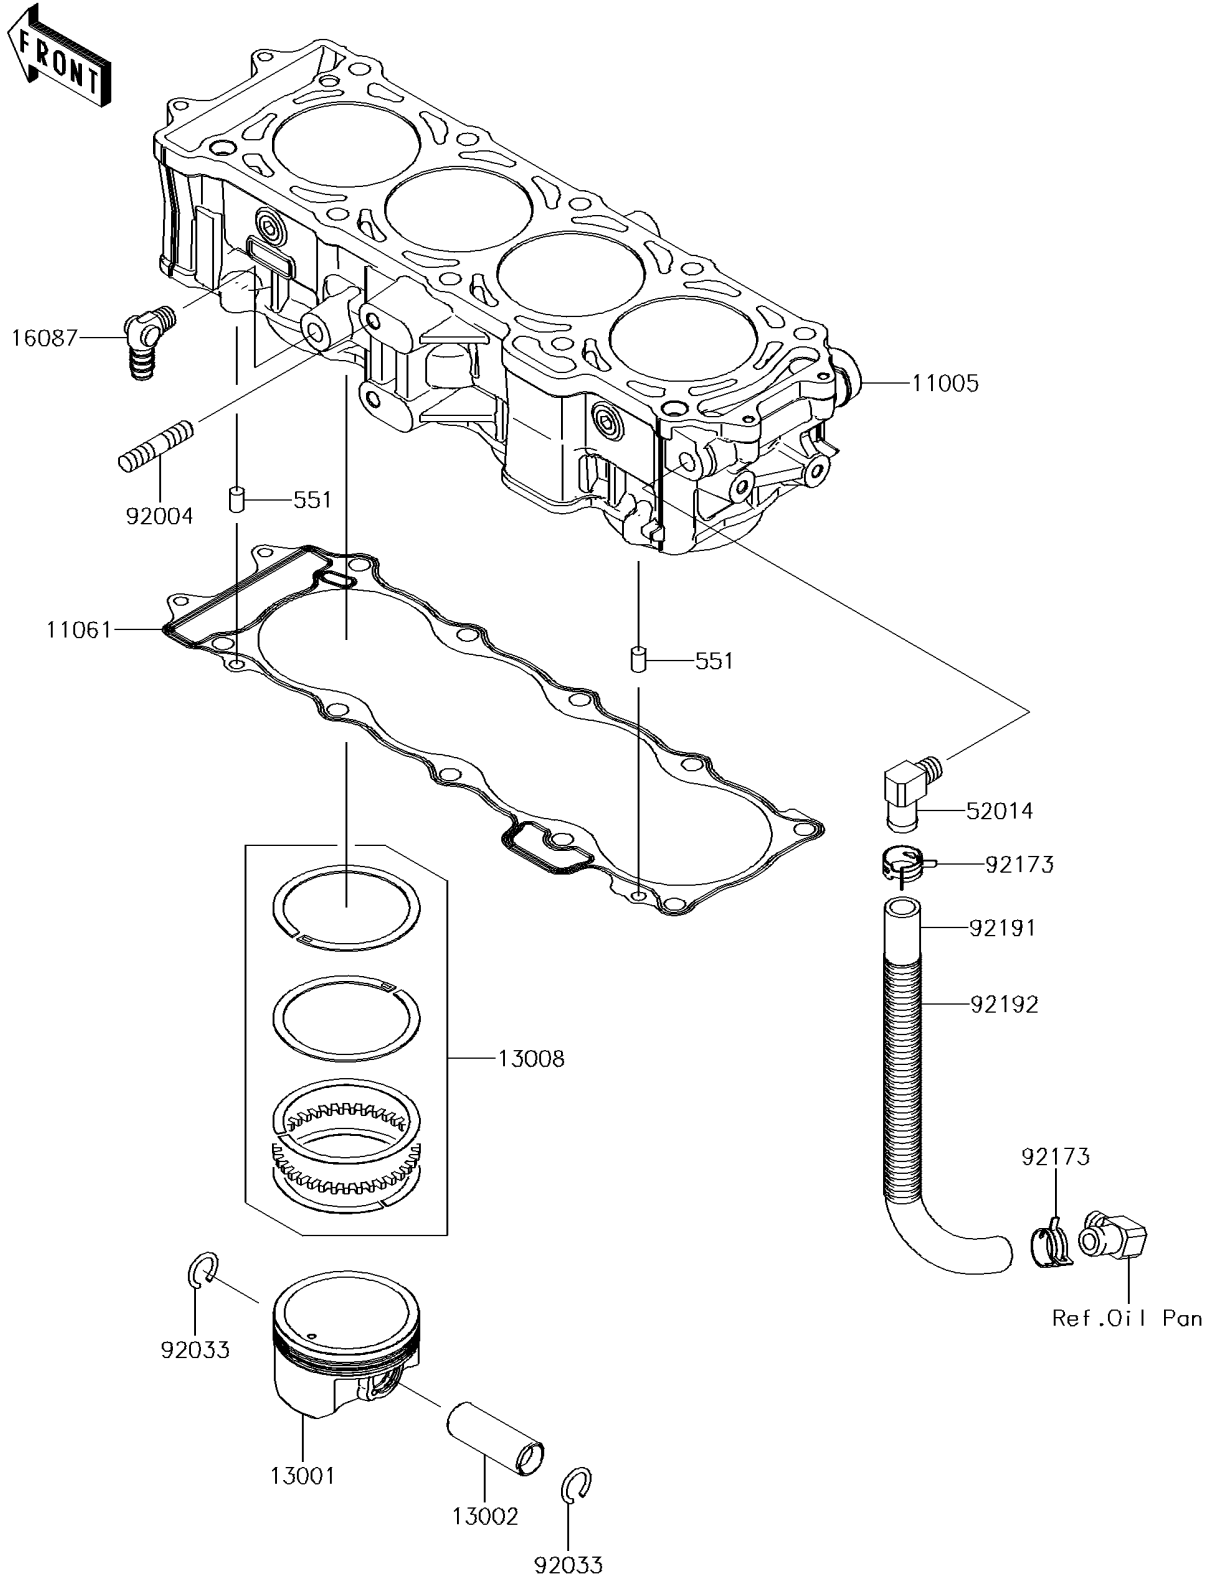

# 2018 JET SKI® ULTRA® 310R PARTS DIAGRAM

Cylinder/Piston(s)

E1120

## 2018 JET SKI® ULTRA® 310R PARTS LIST

Cylinder/Piston(s)

ITEM NAME	PART NUMBER	QUANTITY
CYLINDER-ENGINE (Ref # 11005)	11005-0630	1
GASKET,CYLINDER BASE (Ref # 11061)	11061-3770	1
PISTON-ENGINE (Ref # 13001)	13001-0787	4
PIN-PISTON (Ref # 13002)	13002-1131	4
RING-SET-PISTON (Ref # 13008)	13008-0564	4
VALVE-CHECK (Ref # 16087)	16087-3714	1
ELBOW (Ref # 52014)	52014-3717	1
PIN-DOWEL (Ref # 551)	551R0812	2
STUD,10X32 (Ref # 92004)	92004-3759	1
RING-SNAP (Ref # 92033)	92033-1188	8
CLAMP (Ref # 92173)	92173-1039	2
TUBE,BREATHER (Ref # 92191)	92191-3983	1
TUBE,CORRUGATED,L=265 (Ref # 92192)	92192-1083	1