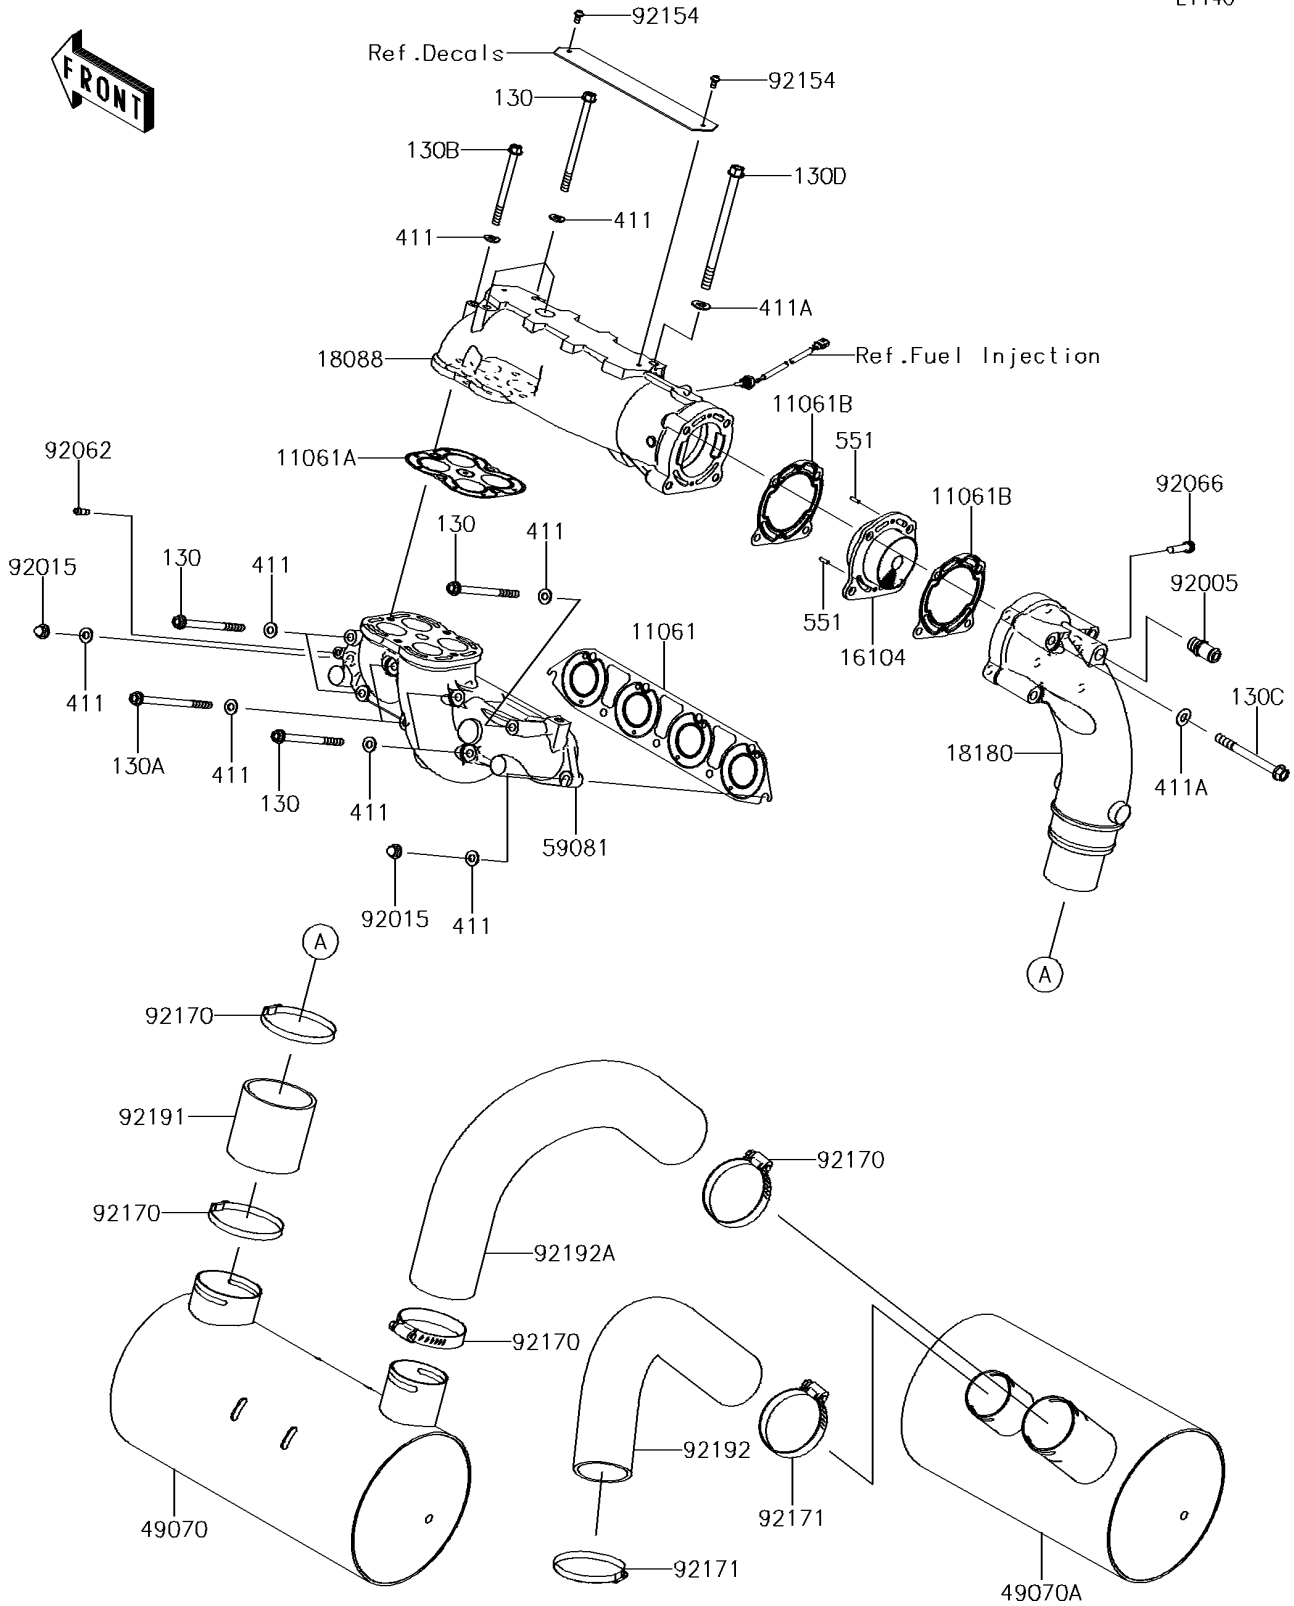

2015 JET SKI® ULTRA® 310R PARTS DIAGRAM

Muffler(s)

E1140

2015 JET SKI® ULTRA® 310R PARTS LIST

Muffler(s)

ITEM NAME	PART NUMBER	QUANTITY
GASKET,MANIFOLD EXHAUST (Ref # 11061)	11061-3742	1
GASKET,PIPE EXHAUST (Ref # 11061A)	11061-3762	1
GASKET,MUFFLER (Ref # 11061B)	11061-3768	2
BOLT-FLANGED,8X120 (Ref # 130)	130CD08120	8
BOLT-FLANGED,8X140 (Ref # 130A)	130CD08140	2
BOLT-FLANGED,8X95 (Ref # 130B)	130CD0895	1
BOLT-FLANGED,10X100 (Ref # 130C)	130CD10100	4
BOLT-FLANGED,10X150 (Ref # 130D)	130CD10150	1
FILTER-COMP,MUFFLER (Ref # 16104)	16104-0012	1
PIPE-EXHAUST (Ref # 18088)	18088-3730	1
BODY-MUFFLER (Ref # 18180)	18180-0825	1
WASHER-PLAIN,8MM (Ref # 411)	411S0800	13
WASHER-PLAIN,10MM (Ref # 411A)	411S1000	5
MUFFLER-COMP,1ST (Ref # 49070)	49070-0749	1
MUFFLER-COMP,2ND (Ref # 49070A)	49070-0750	1
PIN-DOWEL (Ref # 551)	551R0412	2
MANIFOLD-EXHAUST (Ref # 59081)	59081-3744	1
FITTING (Ref # 92005)	92005-0728	1
NUT,CAP,8MM (Ref # 92015)	92015-1371	2
NOZZLE (Ref # 92062)	92062-0562	1
PLUG,FILTER STOPPER (Ref # 92066)	92066-0764	1
BOLT,SOCKET,5X10 (Ref # 92154)	92154-0211	2
CLAMP (Ref # 92170)	92170-3764	4
CLAMP (Ref # 92171)	92171-3715	2
TUBE,PIPE EX-MUFFLER (Ref # 92191)	92191-3986	1
TUBE,2ND-TAIL PIPE (Ref # 92192)	92192-3762	1
TUBE,1ST-2ND (Ref # 92192A)	92192-3860	1