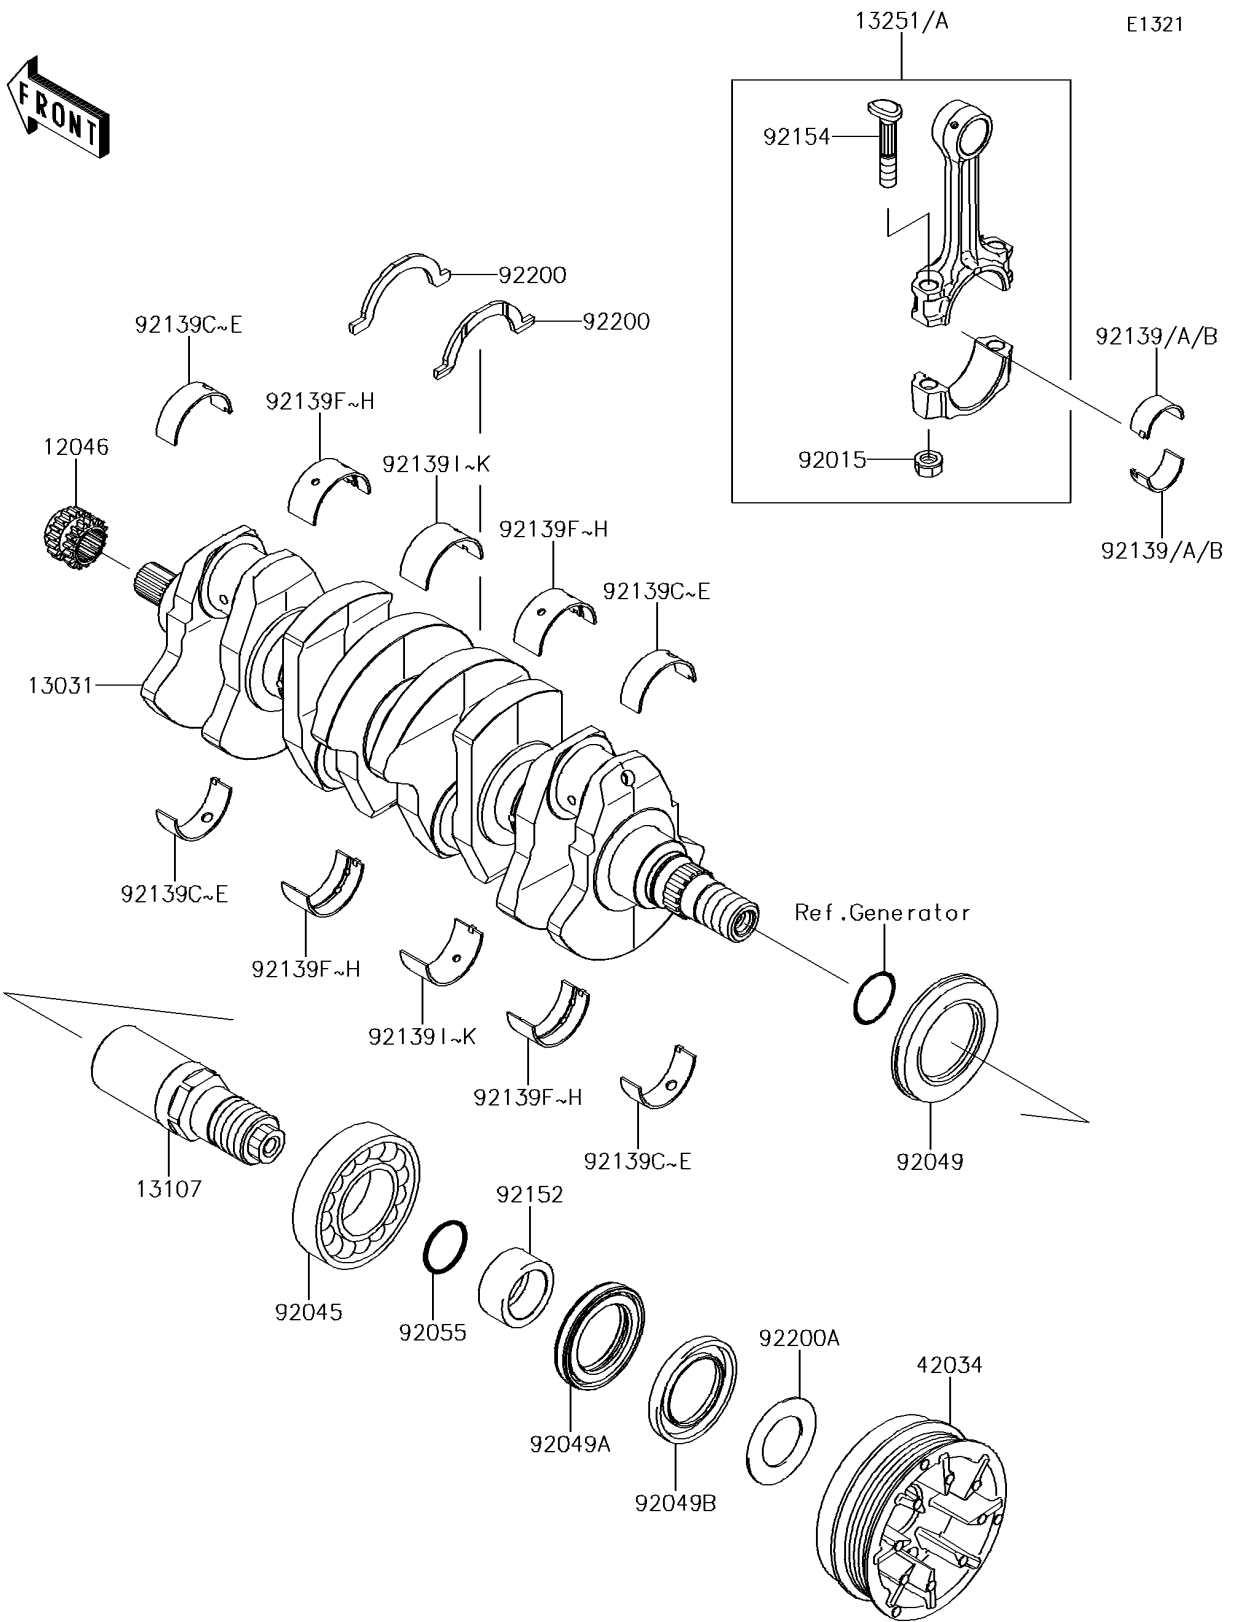

2015 JET SKI® ULTRA® 310R PARTS DIAGRAM

Crankshaft

2015 JET SKI® ULTRA® 310R PARTS LIST

Crankshaft

ITEM NAME	PART NUMBER	QUANTITY
SPROCKET,17T (Ref # 12046)	12046-3711	1
CRANKSHAFT-COMP (Ref # 13031)	13031-3743	1
SHAFT (Ref # 13107)	13107-3810	1
ROD-ASSY-CONNECTING,I (Ref # 13251)	13251-3703-II	4
ROD-ASSY-CONNECTING,J (Ref # 13251A)	13251-3703-JJ	4
COUPLING (Ref # 42034)	42034-3723	1
NUT,CONNECTING ROD (Ref # 92015)	92015-1559	8
BEARING-BALL,6208ZZ AS2S (Ref # 92045)	92045-3739	1
SEAL-OIL,SD347626LHS (Ref # 92049)	92049-3736	1
SEAL-OIL,FPJ740628.5ZS (Ref # 92049A)	92049-3737	1
SEAL-OIL,S40626NS (Ref # 92049B)	92049-3738	1
RING-O,27.7X2.4 (Ref # 92055)	92055-091	1
BUSHING,CONNECTING ROD,GREEN (Ref # 92139)	92139-0722	8
BUSHING,CONNECTING ROD,YELLOW (Ref # 92139A)	92139-0723	AR
BUSHING,CONNECTING ROD,PINK (Ref # 92139B)	92139-0724	AR
BUSHING,CRANKSHAFT,#1,GREEN (Ref # 92139C)	92139-0725	4
BUSHING,CRANKSHAFT,#1,YEL (Ref # 92139D)	92139-0726	AR
BUSHING,CRANKSHAFT,#1,PINK (Ref # 92139E)	92139-0727	AR
BUSHING,CRANKSHAFT,#2,GREEN (Ref # 92139F)	92139-0728	4
BUSHING,CRANKSHAFT,#2,YEL (Ref # 92139G)	92139-0729	AR
BUSHING,CRANKSHAFT,#2,PINK (Ref # 92139H)	92139-0730	AR
BUSHING,CRANKSHAFT,#3,GREEN (Ref # 92139I)	92139-0731	2
BUSHING,CRANKSHAFT,#3,YELLOW (Ref # 92139J)	92139-0732	AR
BUSHING,CRANKSHAFT,#3,PINK (Ref # 92139K)	92139-0733	AR
COLLAR,30X40X18 (Ref # 92152)	92152-3759	1
BOLT,CONNECTING ROD,9MM (Ref # 92154)	92154-3720	8
WASHER (Ref # 92200)	92200-3789	2
WASHER,30.5X52X1.5 (Ref # 92200A)	92200-3808	1