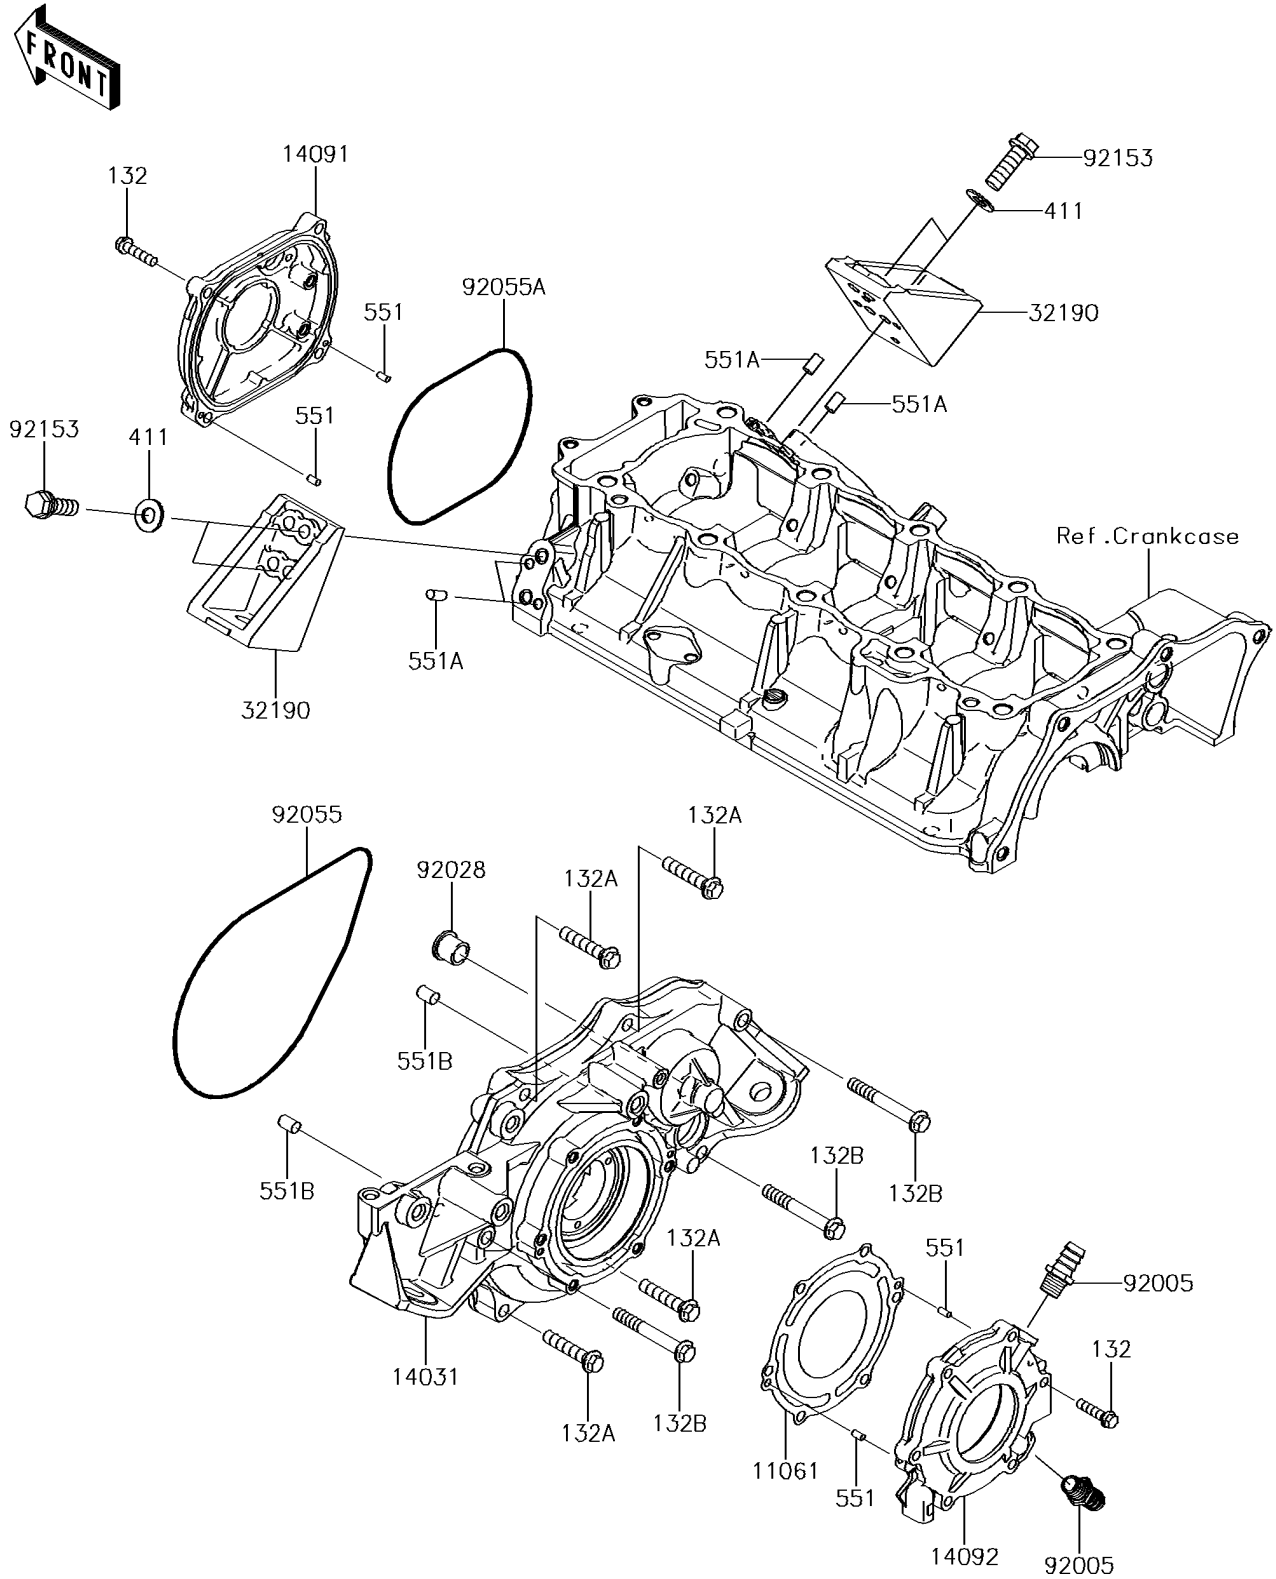

# 2015 JET SKI® ULTRA® 310R PARTS DIAGRAM

Engine Cover(s)

E1431

## 2015 JET SKI® ULTRA® 310R PARTS LIST

### Engine Cover(s)

ITEM NAME	PART NUMBER	QUANTITY
GASKET,OUTPUT COVER (Ref # 11061)	11061-0812	1
BOLT-FLANGED-SMALL,6X25 (Ref # 132)	132BD0625	10
BOLT-FLANGED-SMALL,8X40 (Ref # 132A)	132BD0840	4
BOLT-FLANGED-SMALL,8X60 (Ref # 132B)	132BD0860	3
COVER-GENERATOR (Ref # 14031)	14031-3738	1
COVER,PULS (Ref # 14091)	14091-3763	1
COVER,OUTPUT (Ref # 14092)	14092-1048	1
BRACKET-ENGINE (Ref # 32190)	32190-3703	2
WASHER-PLAIN,8MM (Ref # 411)	411S0800	4
PIN-DOWEL (Ref # 551)	551R0408	4
PIN-DOWEL (Ref # 551A)	551R0612	4
PIN-DOWEL (Ref # 551B)	551R0812	2
FITTING (Ref # 92005)	92005-3714	2
BUSHING (Ref # 92028)	92028-3718	1
RING-O,196X3 (Ref # 92055)	92055-3761	1
RING-O,120X3 (Ref # 92055A)	92055-3762	1
BOLT,FLANGED,8X30 (Ref # 92153)	92153-3722	4