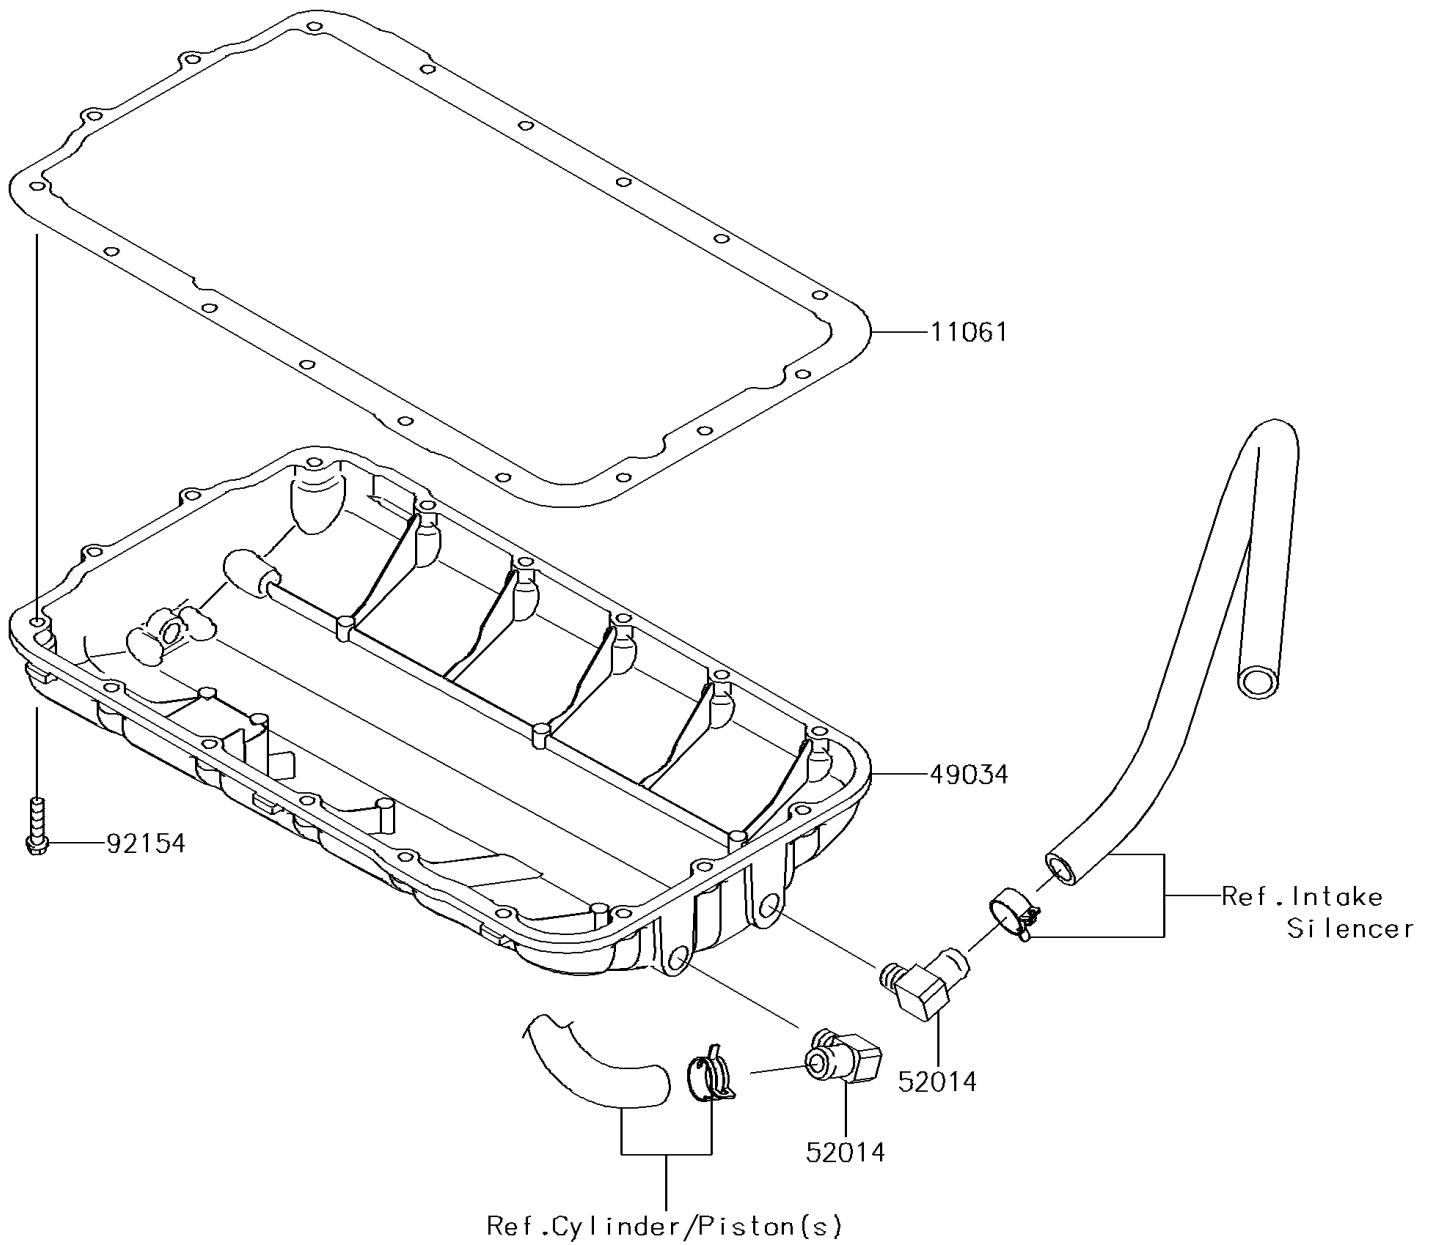

2017 JET SKI® ULTRA® 310R PARTS DIAGRAM

Oil Pan

E1434

2017 JET SKI® ULTRA® 310R PARTS LIST

Oil Pan

ITEM NAME	PART NUMBER	QUANTITY
GASKET,OIL PAN (Ref # 11061)	11061-3710	1
PAN-OIL (Ref # 49034)	49034-3702	1
ELBOW (Ref # 52014)	52014-3717	2
BOLT,FLANGED,6X25 (Ref # 92154)	92154-0823	17