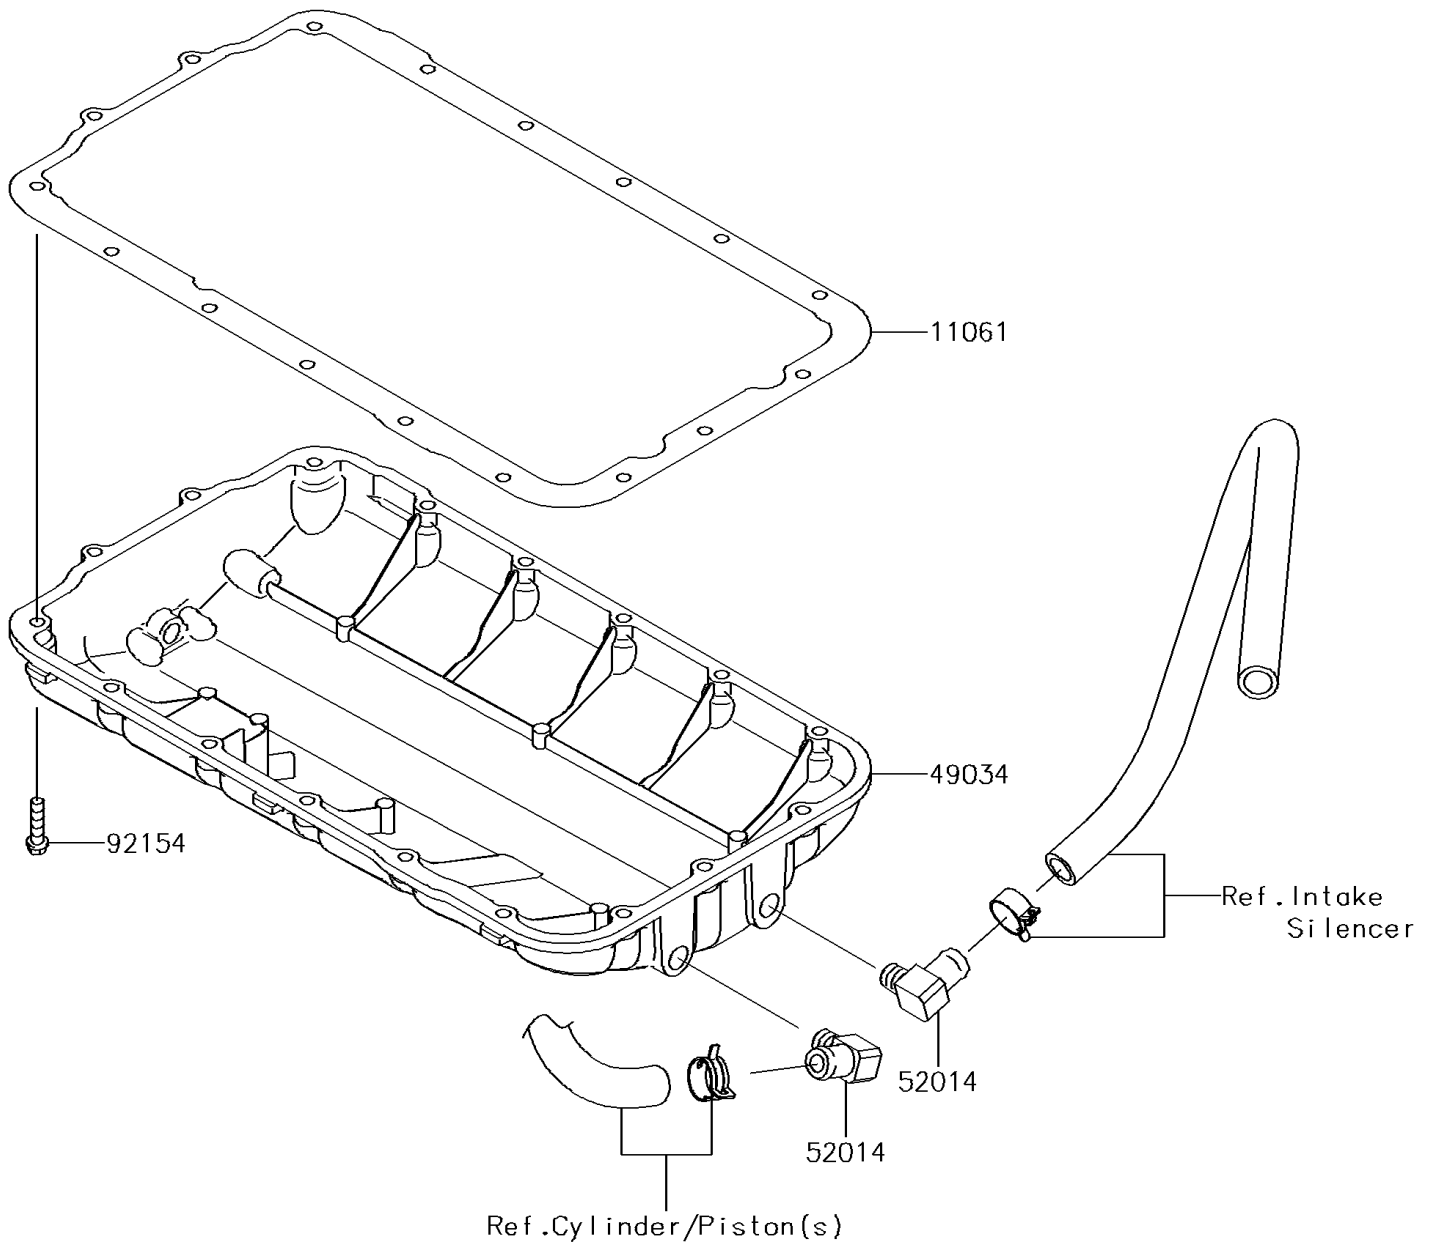

# 2018 JET SKI® ULTRA® 310R PARTS DIAGRAM

Oil Pan

E1434

# 2018 JET SKI® ULTRA® 310R PARTS LIST

Oil Pan

ITEM NAME	PART NUMBER	QUANTITY
-----------	-------------	----------