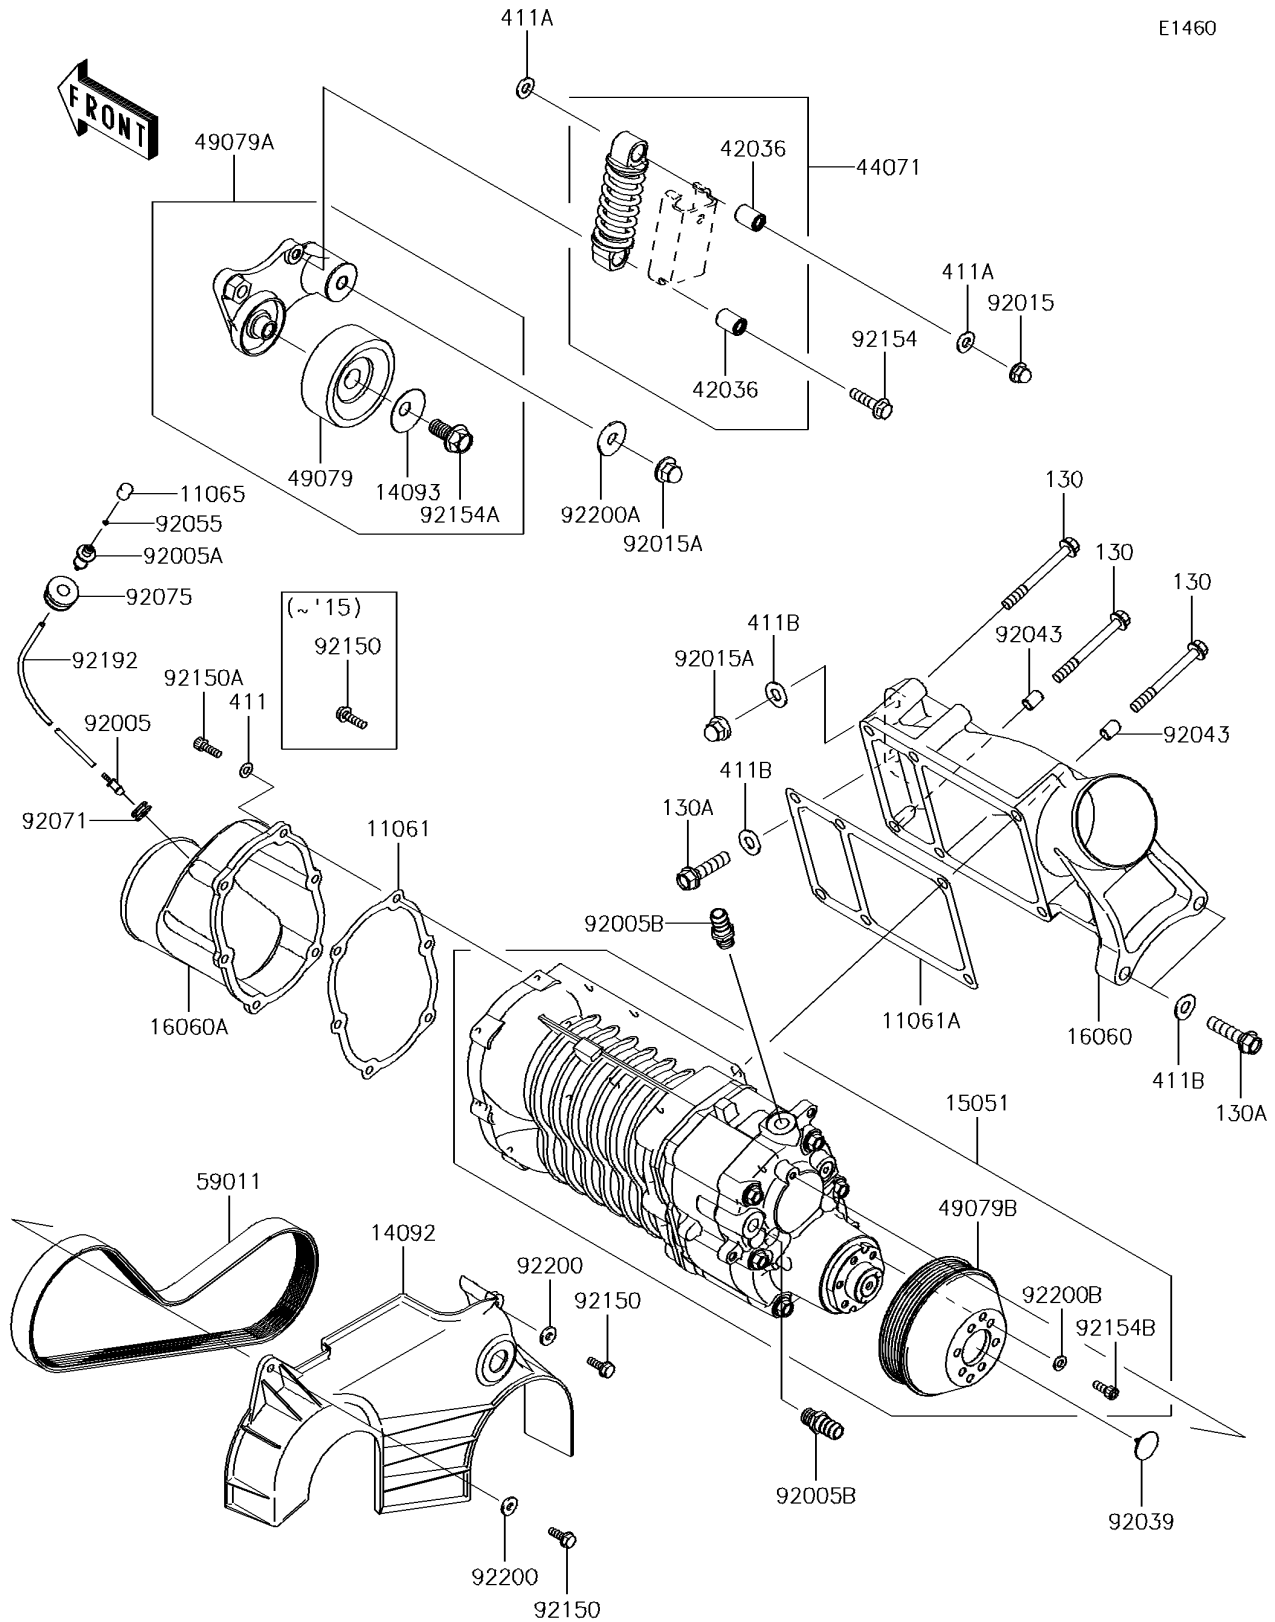

2015 JET SKI® ULTRA® 310R PARTS DIAGRAM

Super Charger

E1460

2015 JET SKI® ULTRA® 310R PARTS LIST

Super Charger

ITEM NAME	PART NUMBER	QUANTITY
GASKET,COMPRESSOR INLET (Ref # 11061)	11061-0760	1
GASKET,COMPRESSOR OUT (Ref # 11061A)	11061-3763	1
CAP (Ref # 11065)	11065-0156	1
BOLT-FLANGED,8X75 (Ref # 130)	130CD0875	6
BOLT-FLANGED,10X40 (Ref # 130A)	130CD1040	3
COVER,BELT (Ref # 14092)	14092-0838	1
COVER (Ref # 14093)	14093-0222	1
COMPRESSOR-AIR,SUPER CHARGER (Ref # 15051)	15051-3704	1
PIPE-INTAKE,COMPRESSOR OUT (Ref # 16060)	16060-0028	1
PIPE-INTAKE,COMPRESSOR INLET (Ref # 16060A)	16060-0738	1
WASHER-PLAIN,8MM (Ref # 411A)	411S0800	2
WASHER-PLAIN,10MM (Ref # 411B)	411S1000	4
SLEEVE (Ref # 42036)	42036-0713	2
DAMPER-ASSY (Ref # 44071)	44071-0776	1
PULLEY-BELT (Ref # 49079)	49079-0025	1
PULLEY-BELT (Ref # 49079A)	49079-0703	1
PULLEY-BELT (Ref # 49079B)	49079-3704	1
BELT,6PK845 (Ref # 59011)	59011-0032	1
FITTING (Ref # 92005)	92005-0722	1
FITTING (Ref # 92005A)	92005-0723	1
FITTING (Ref # 92005B)	92005-3714	2
NUT,CAP,8MM (Ref # 92015)	92015-1371	1
NUT,10MM (Ref # 92015A)	92015-1649	2
RIVET (Ref # 92039)	92039-3795	1
PIN,8.2X10.5X14 (Ref # 92043)	92043-3764	2
RING-O,2X1 (Ref # 92055)	92055-0718	1
GROMMET (Ref # 92071)	92071-3733	1
DAMPER,FUEL TANK (Ref # 92075)	92075-1424	1
BOLT,6X18 (Ref # 92150)	92150-3729	8

2015 JET SKI® ULTRA® 310R PARTS LIST

Super Charger

ITEM NAME	PART NUMBER	QUANTITY
BOLT (Ref # 92154)	92154-0865	1
BOLT (Ref # 92154A)	92154-1626	1
BOLT,SOCKET,6X16 (Ref # 92154B)	92154-3714	6
TUBE,3X4X600 (Ref # 92192)	92192-1004	1
WASHER,6.5X16X2.0 (Ref # 92200)	92200-1543	2
WASHER (Ref # 92200A)	92200-3762	1
WASHER,6.5X13X1.5 (Ref # 92200B)	92200-3814	6