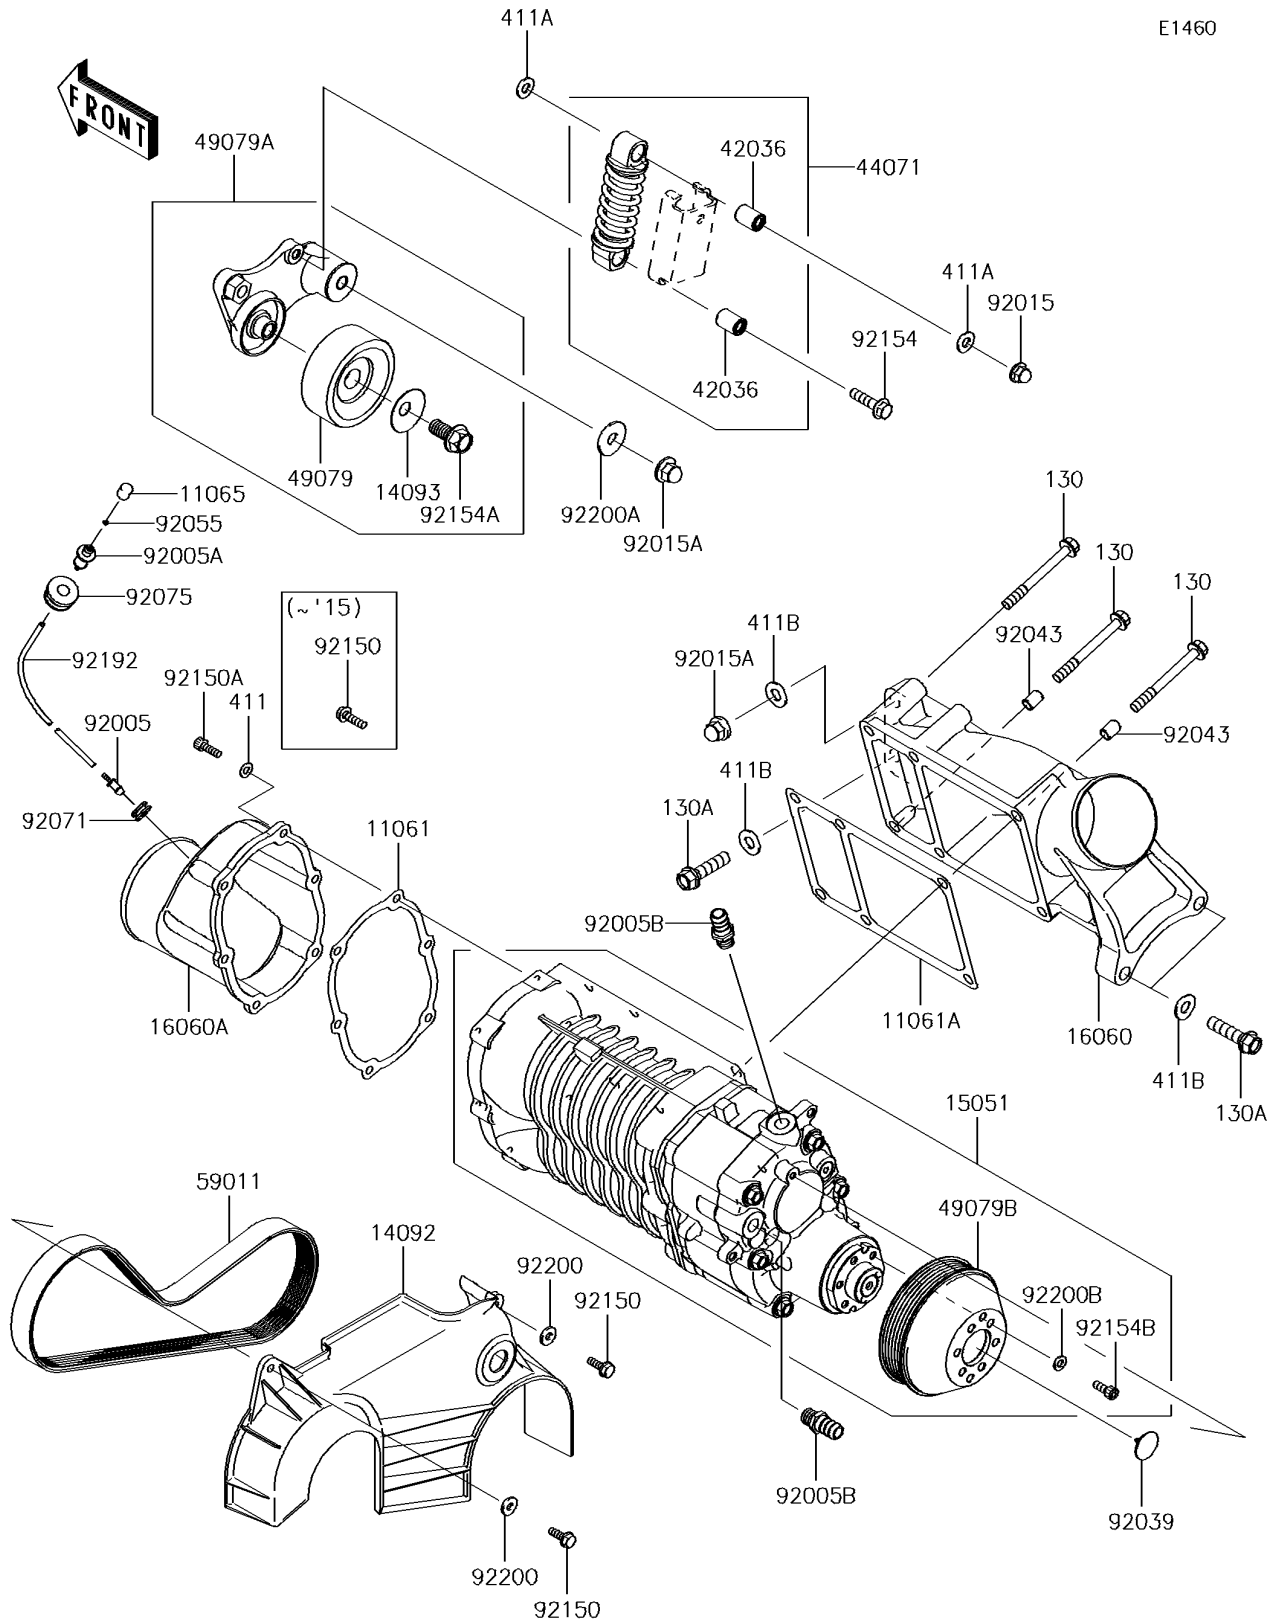

2018 JET SKI® ULTRA® 310R PARTS DIAGRAM

Super Charger

E1460

2018 JET SKI® ULTRA® 310R PARTS LIST

Super Charger

ITEM NAME	PART NUMBER	QUANTITY
GASKET,COMPRESSOR INLET (Ref # 11061)	11061-0760	1
GASKET,COMPRESSOR OUT (Ref # 11061A)	11061-3763	1
CAP (Ref # 11065)	11065-0156	1
BOLT-FLANGED,8X75 (Ref # 130)	130CD0875	6
BOLT-FLANGED,10X40 (Ref # 130A)	130CD1040	3
COVER,BELT (Ref # 14092)	14092-0838	1
COVER (Ref # 14093)	14093-0222	1
COMPRESSOR-AIR,SUPER CHARGER (Ref # 15051)	15051-3704	1
PIPE-INTAKE,COMPRESSOR OUT (Ref # 16060)	16060-0028	1
PIPE-INTAKE,COMPRESSOR INLET (Ref # 16060A)	16060-0738	1
WASHER-PLAIN,6MM (Ref # 411)	411S0600	6
WASHER-PLAIN,8MM (Ref # 411A)	411S0800	2
WASHER-PLAIN,10MM (Ref # 411B)	411S1000	4
SLEEVE (Ref # 42036)	42036-0713	2
DAMPER-ASSY (Ref # 44071)	44071-0776	1
PULLEY-BELT (Ref # 49079)	49079-0025	1
PULLEY-BELT (Ref # 49079A)	49079-0703	1
PULLEY-BELT (Ref # 49079B)	49079-3704	1
BELT,6PK845 (Ref # 59011)	59011-0032	1
FITTING (Ref # 92005)	92005-0722	1
FITTING (Ref # 92005A)	92005-0723	1
FITTING (Ref # 92005B)	92005-3714	2
NUT,CAP,8MM (Ref # 92015)	92015-1371	1
NUT,10MM (Ref # 92015A)	92015-1649	2
RIVET (Ref # 92039)	92039-3795	1
PIN,8.2X10.5X14 (Ref # 92043)	92043-3764	2
RING-O,2X1 (Ref # 92055)	92055-0718	1
GROMMET (Ref # 92071)	92071-3733	1
DAMPER,FUEL TANK (Ref # 92075)	92075-1424	1

2018 JET SKI® ULTRA® 310R PARTS LIST

Super Charger

ITEM NAME	PART NUMBER	QUANTITY
BOLT,6X18 (Ref # 92150)	92150-3729	2
BOLT,SOCKET,6X18 (Ref # 92150A)	92150-3775	6
BOLT (Ref # 92154)	92154-0865	1
BOLT (Ref # 92154A)	92154-1626	1
BOLT,SOCKET,6X16 (Ref # 92154B)	92154-3714	6
TUBE,3X4X600 (Ref # 92192)	92192-1004	1
WASHER,6.5X16X2.0 (Ref # 92200)	92200-1543	2
WASHER (Ref # 92200A)	92200-3762	1
WASHER,6.5X13X1.5 (Ref # 92200B)	92200-3814	6