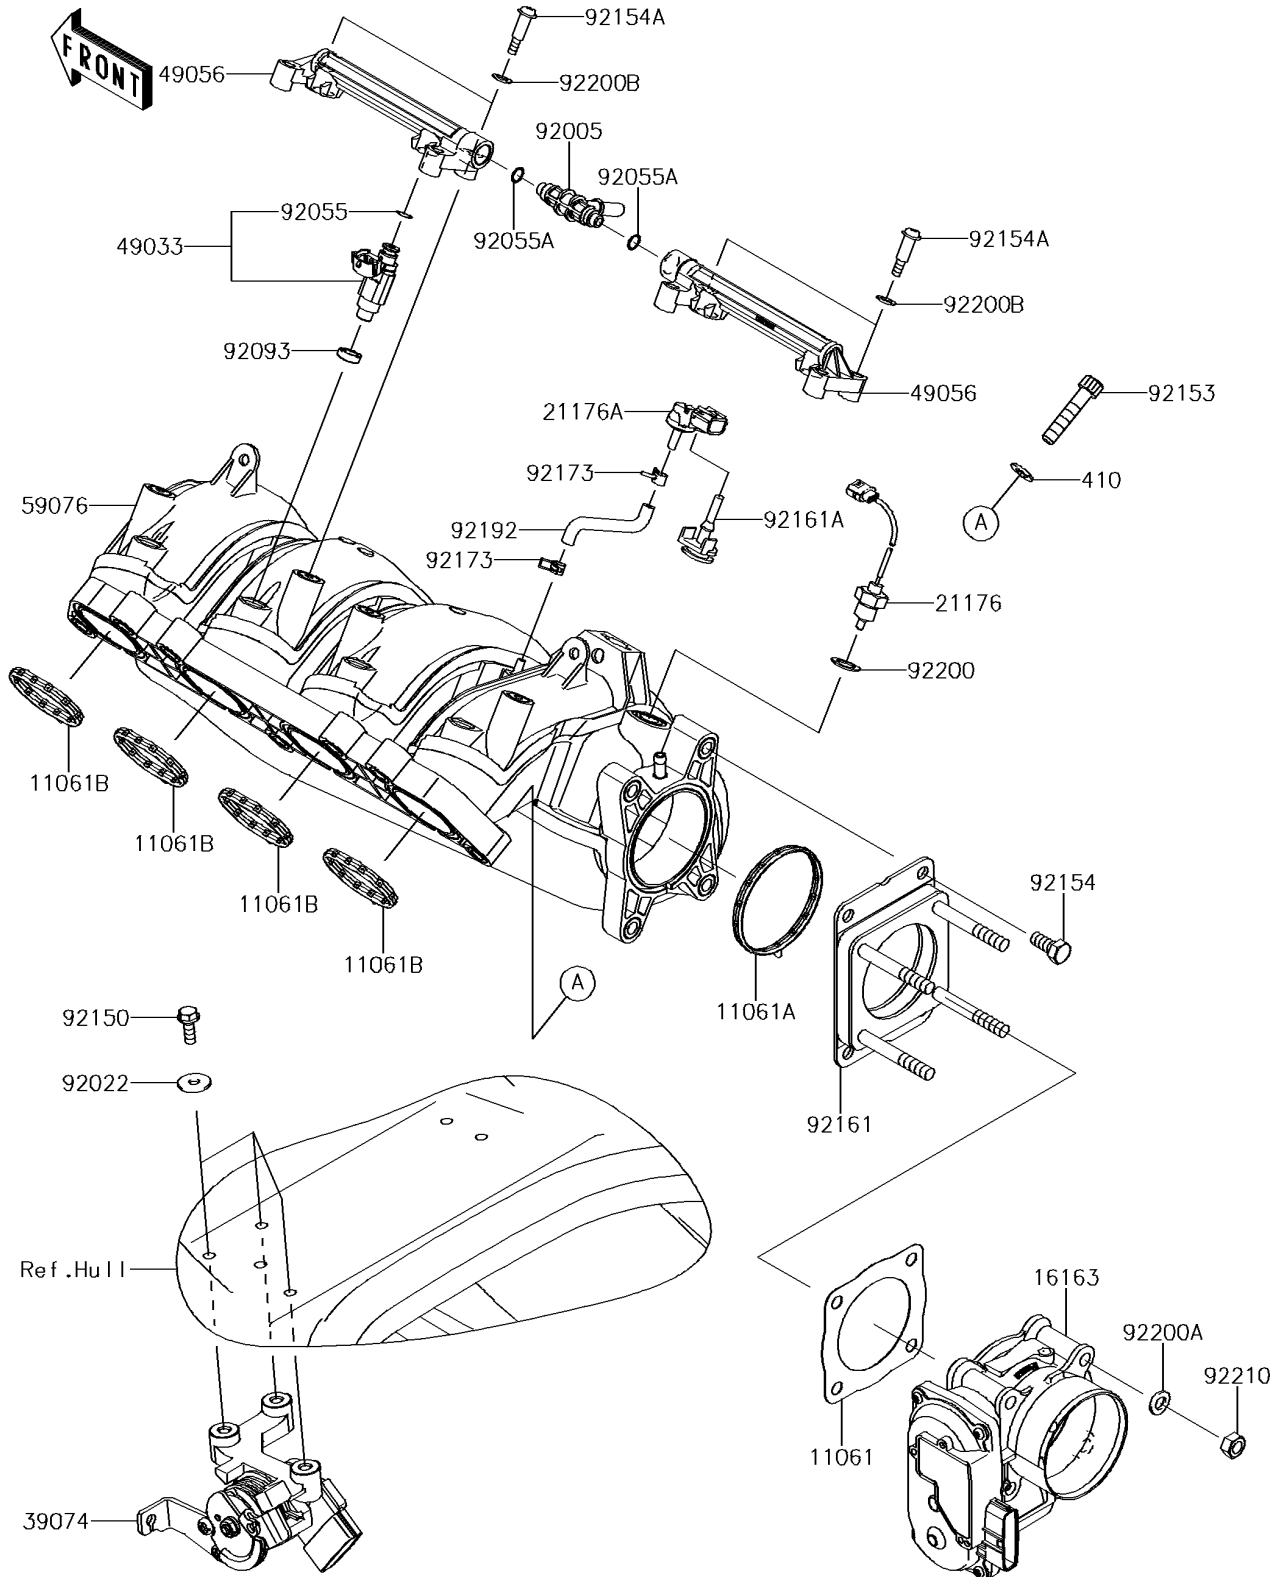

2015 JET SKI® ULTRA® 310R PARTS DIAGRAM

Throttle

E1510

2015 JET SKI® ULTRA® 310R PARTS LIST

Throttle

ITEM NAME	PART NUMBER	QUANTITY
GASKET,THROTTLE (Ref # 11061)	11061-0824	1
GASKET,MANIFOLD (Ref # 11061A)	11061-3766	1
GASKET,THROTTLE (Ref # 11061B)	11061-3767	4
THROTTLE-ASSY (Ref # 16163)	16163-3717	1
SENSOR,AIR TEMPERATURE (Ref # 21176)	21176-3767	1
SENSOR,BOOST (Ref # 21176A)	21176-3777	1
LEVER-ASSY-THROTTLE (Ref # 39074)	39074-3730	1
WASHER-PLAIN-SMALL,8MM (Ref # 410)	410S0800	7
NOZZLE-INJECTION (Ref # 49033)	49033-3709	4
PIPE-INJECTION,FUEL (Ref # 49056)	49056-3705	2
MANIFOLD-INTAKE (Ref # 59076)	59076-0006	1
FITTING,FUEL PIPE (Ref # 92005)	92005-3766	1
WASHER,6.5X20X1.5 (Ref # 92022)	92022-3710	3
RING-O,INJECTION NOZZLE (Ref # 92055)	92055-1622	4
RING-O (Ref # 92055A)	92055-3782	2
SEAL (Ref # 92093)	92093-0127	4
BOLT,6X18 (Ref # 92150)	92150-3729	3
BOLT,SOCKET,8X40 (Ref # 92153)	92153-0517	7
BOLT (Ref # 92154)	92154-1389	4
BOLT (Ref # 92154A)	92154-3713	4
DAMPER (Ref # 92161)	92161-1635	1
DAMPER (Ref # 92161A)	92161-3796	1
CLAMP (Ref # 92173)	92173-3702	2
TUBE (Ref # 92192)	92192-1361	1
WASHER,12X18X1 (Ref # 92200)	92200-0712	1
WASHER (Ref # 92200A)	92200-3806	4
WASHER (Ref # 92200B)	92200-3807	4
NUT (Ref # 92210)	92210-0897	4