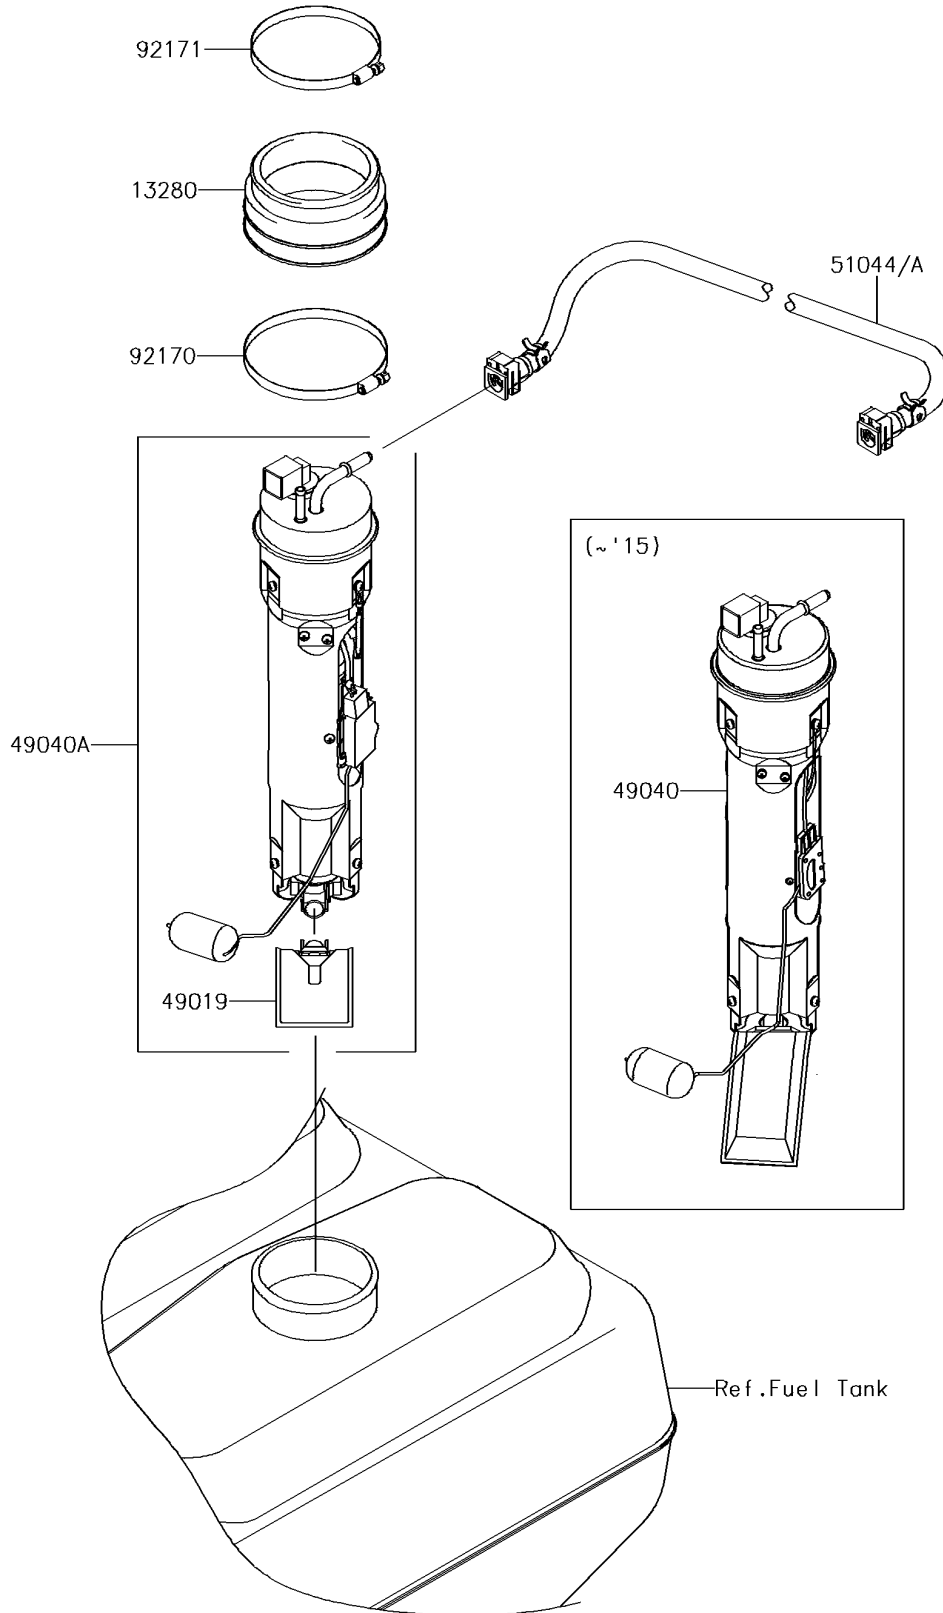

2015 JET SKI® ULTRA® 310R PARTS DIAGRAM

Fuel Pump

E1520

2015 JET SKI® ULTRA® 310R PARTS LIST

Fuel Pump

| ITEM NAME | PART NUMBER | QUANTITY |
|-------------------------------|-------------|----------|
| HOLDER (Ref # 13280) | 13280-0729 | 1 |
| PUMP-FUEL (Ref # 49040) | 49040-0712 | 1 |
| TUBE-ASSY,FUEL (Ref # 51044A) | 51044-3707 | 1 |
| CLAMP (Ref # 92170) | 92170-3760 | 1 |
| CLAMP (Ref # 92171) | 92171-3716 | 1 |