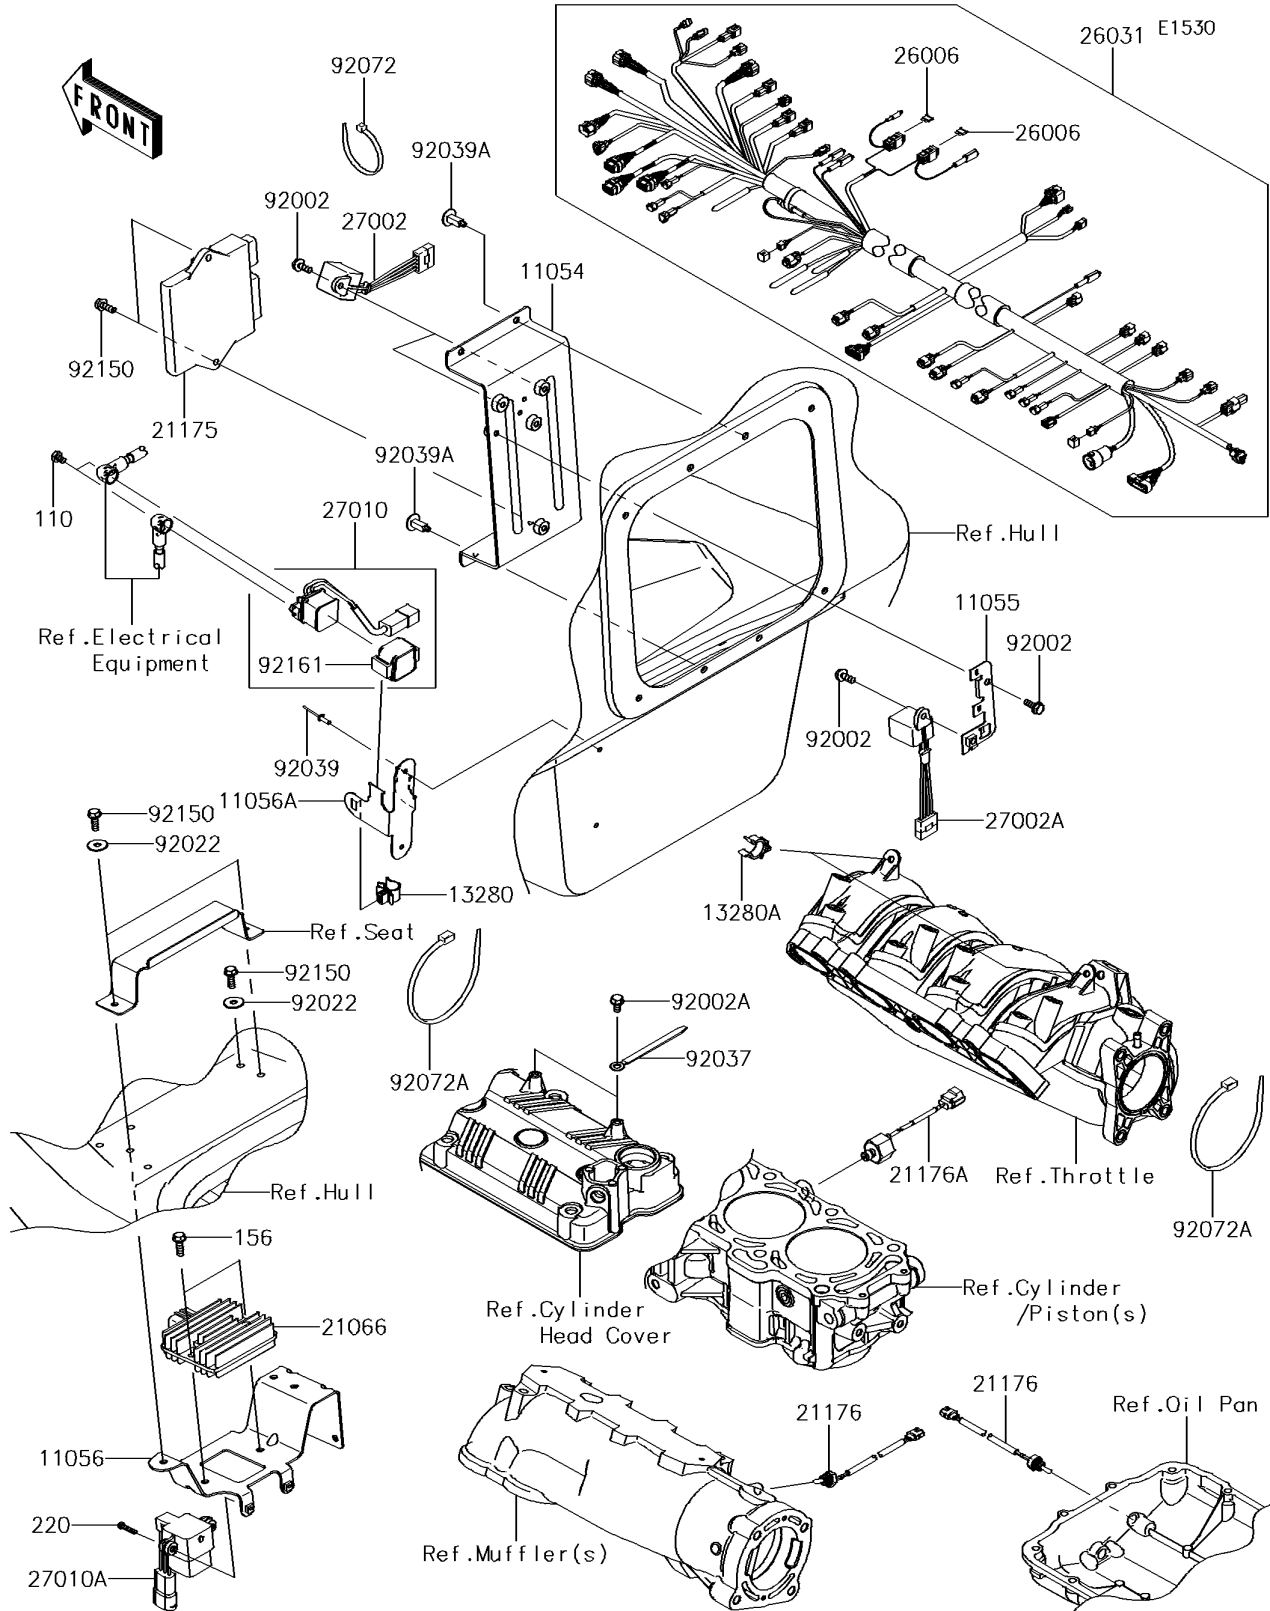

2015 JET SKI® ULTRA® 310R PARTS DIAGRAM

Fuel Injection

2015 JET SKI® ULTRA® 310R PARTS LIST

Fuel Injection

ITEM NAME	PART NUMBER	QUANTITY
BOLT,6X8 (Ref # 110)	110R0608	2
BRACKET,ECU&RELAY (Ref # 11054)	11054-3743	1
BRACKET,FUSE (Ref # 11055)	11055-3713	1
BRACKET,REGULATOR&VDS (Ref # 11056)	11056-3702	1
BRACKET,SWITCH (Ref # 11056A)	11056-3855	1
HOLDER (Ref # 13280)	13280-0789	1
HOLDER,HARNESS (Ref # 13280A)	13280-3760	2
BOLT-WP,6X20 (Ref # 156)	156R0620	2
REGULATOR-VOLTAGE (Ref # 21066)	21066-3718	1
CONTROL UNIT-ELECTRONIC (Ref # 21175)	21175-0954	1
SENSOR,TEMP (Ref # 21176)	21176-0741	2
SENSOR,KNOCK (Ref # 21176A)	21176-0770	1
SCREW-PAN-CROS,4X20 (Ref # 220)	220R0420	2
FUSE,MINI BLADE,20A,YELLOW (Ref # 26006)	26006-3704	2
HARNESS,MAIN (Ref # 26031)	26031-1698	1
RELAY-ASSY (Ref # 27002)	27002-3703	2
RELAY-ASSY (Ref # 27002A)	27002-3704	1
SWITCH (Ref # 27010)	27010-0710	1
SWITCH,VDS (Ref # 27010A)	27010-3785	1
BOLT,6X16 (Ref # 92002)	92002-3728	4
BOLT,6X12 (Ref # 92002A)	92002-3763	2
WASHER,6.5X20X1.5 (Ref # 92022)	92022-3710	3
CLAMP,L=100 (Ref # 92037)	92037-3736	2
RIVET (Ref # 92039)	92039-3714	2
RIVET (Ref # 92039A)	92039-3788	4
BAND,L=188.85 (Ref # 92072)	92072-0105	1
BAND,L=372.24 (Ref # 92072A)	92072-3883	2
BOLT,6X18 (Ref # 92150)	92150-3729	5
DAMPER,SWITCH (Ref # 92161)	92161-1625	1