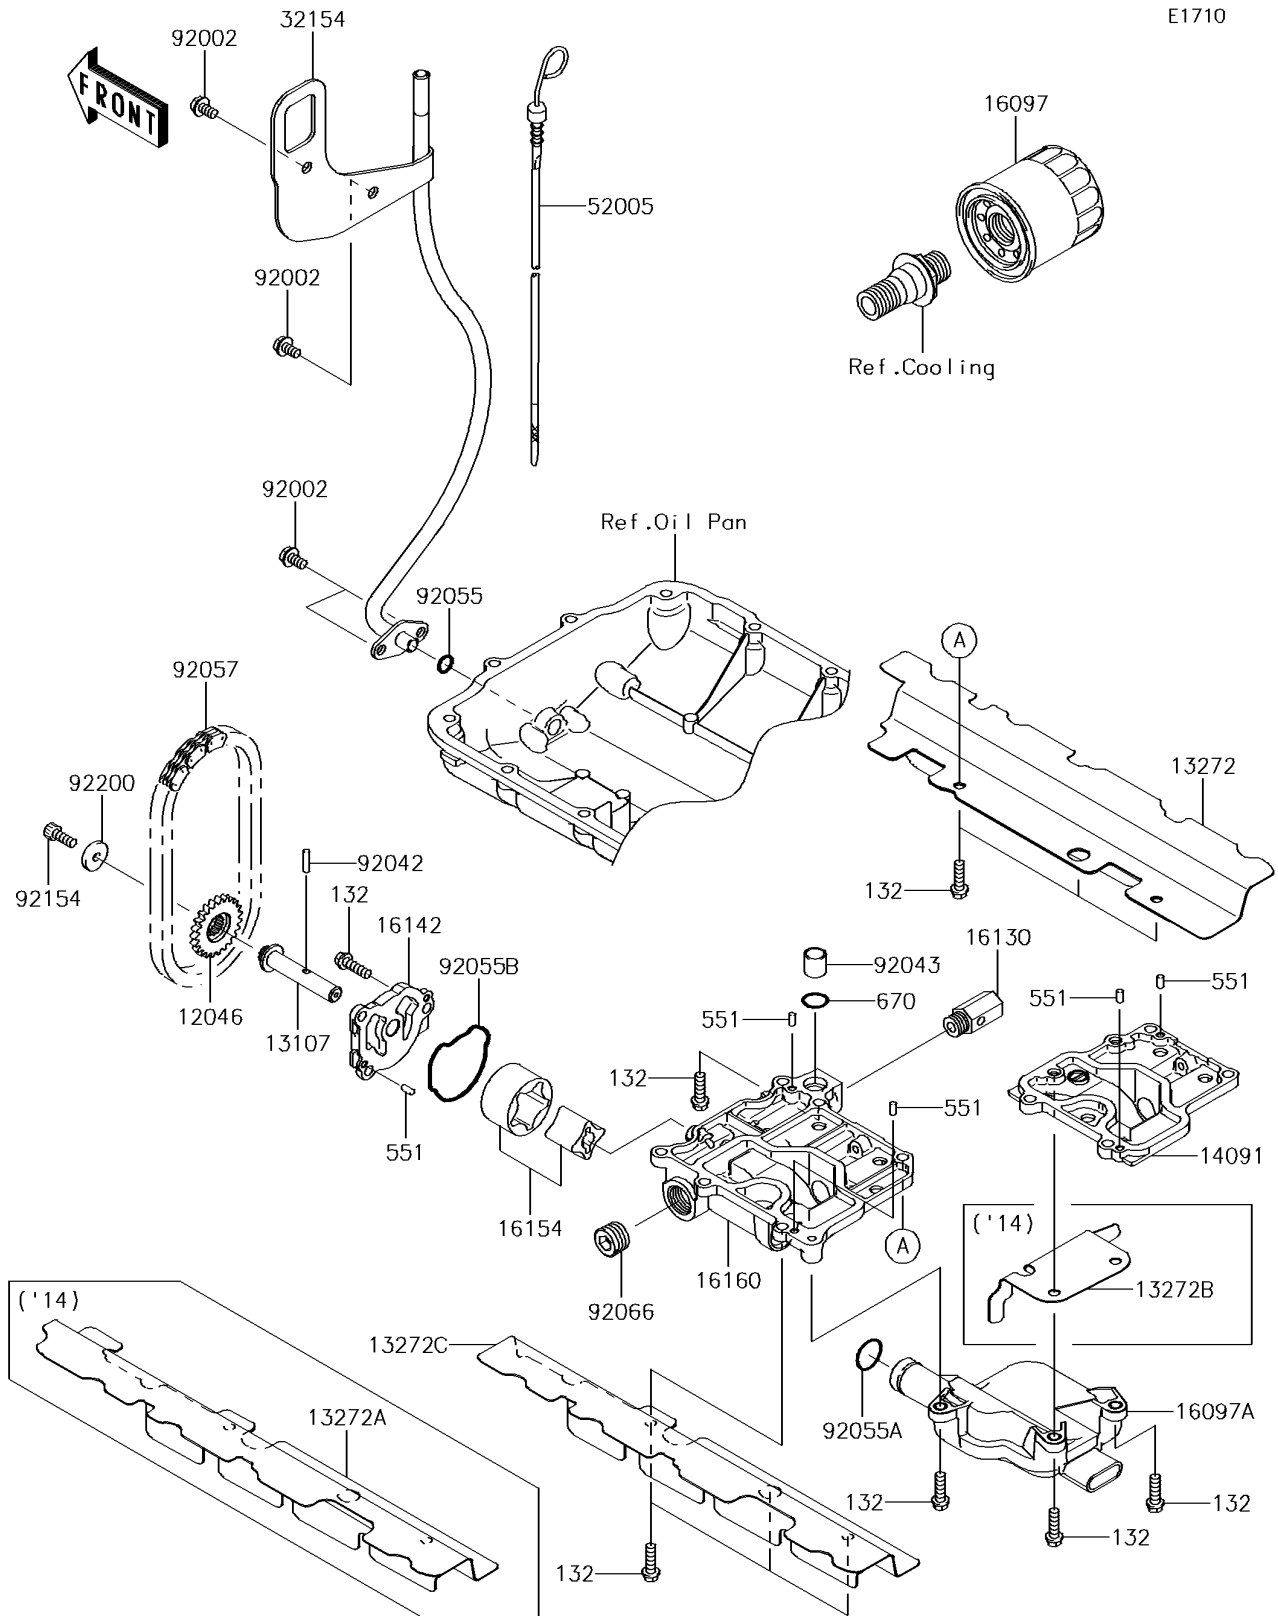

2017 JET SKI® ULTRA® 310R PARTS DIAGRAM

Oil Pump

E1710

2017 JET SKI® ULTRA® 310R PARTS LIST

Oil Pump

ITEM NAME	PART NUMBER	QUANTITY
SPROCKET,23T (Ref # 12046)	12046-3708	1
SHAFT (Ref # 13107)	13107-0730	1
BOLT-FLANGED-SMALL,6X20 (Ref # 132)	132BD0620	16
PLATE,RH (Ref # 13272)	13272-1563	1
PLATE,LH (Ref # 13272C)	13272-1798	1
COVER (Ref # 14091)	14091-3767	1
FILTER-ASSY-OIL (Ref # 16097)	16097-0007	1
FILTER-ASSY-OIL (Ref # 16097A)	16097-3702	1
VALVE-ASSY-RELIEF (Ref # 16130)	16130-3701	1
COVER-PUMP (Ref # 16142)	16142-3703	1
ROTOR-PUMP (Ref # 16154)	16154-1124	1
BODY,OIL PUMP (Ref # 16160)	16160-0705	1
PIPE,OIL LEVEL (Ref # 32154)	32154-3721	1
GAUGE,OIL LEVEL (Ref # 52005)	52005-0729	1
PIN-DOWEL (Ref # 551)	551R0408	5
O RING,14MM (Ref # 670)	670D2014	1
BOLT,6X12 (Ref # 92002)	92002-3763	4
PIN,DOWEL,4X15.8 (Ref # 92042)	92042-014	1
PIN,11.5X14X14 (Ref # 92043)	92043-1279	1
RING-O,9.8X2.4 (Ref # 92055)	92055-1150	1
RING-O,19.8X1.9 (Ref # 92055A)	92055-1332	1
RING-O (Ref # 92055B)	92055-3764	1
CHAIN,OIL PUMP,98XRH2010-52L (Ref # 92057)	92057-3713	1
PLUG,PT1/2X12.5 (Ref # 92066)	92066-0002	1
BOLT,SOCKET,6X16 (Ref # 92154)	92154-3709	1
WASHER,6X20X3.2 (Ref # 92200)	92200-0120	1